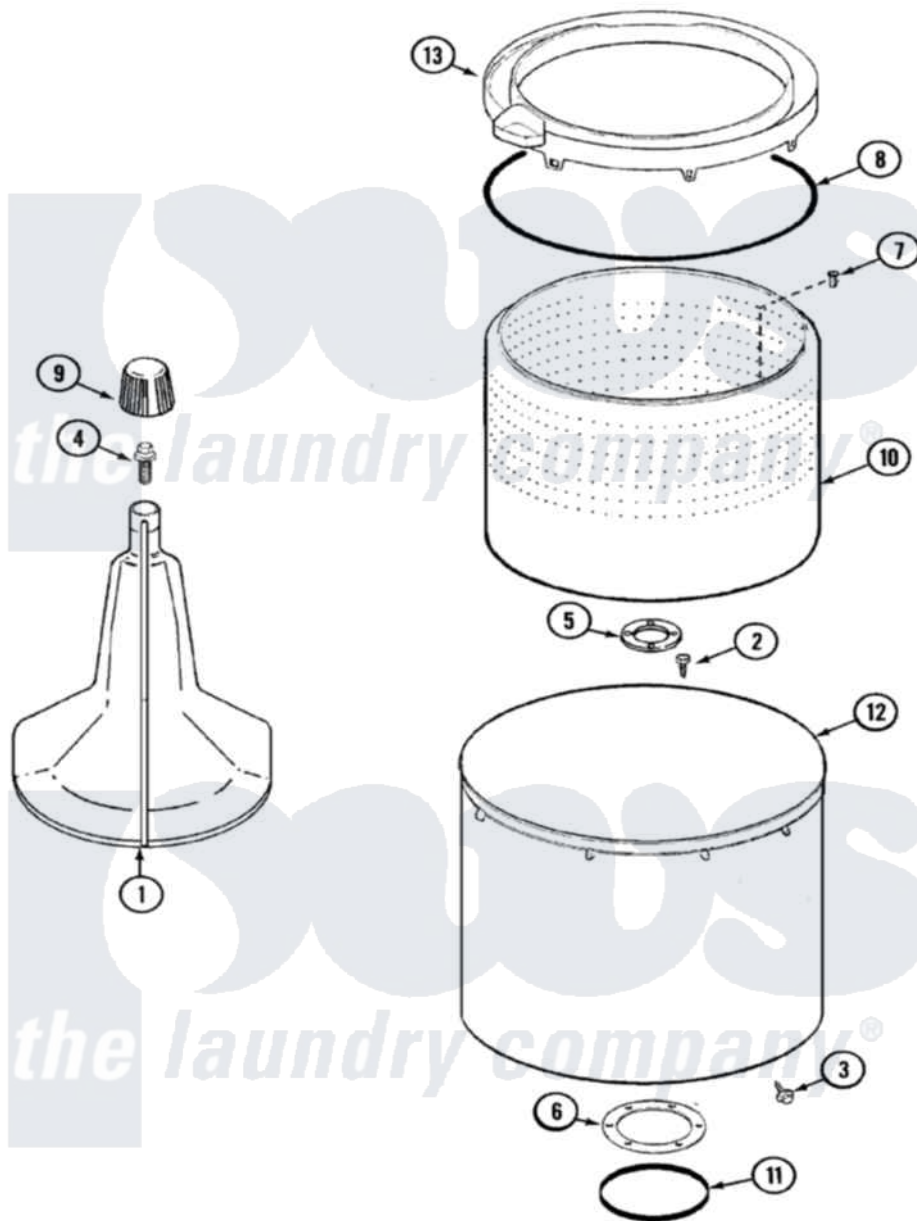

Admiral LATA200AJM 05 - TUB

Admiral [Residential Admiral LATA200AJM Washer Parts](#) Parts Diagram 05 - TUB
 Click on the part number to view part

Item	Original Part Number	Replaced By	Status	Part Description
1	35-3580			Agitator
2	25-7947	21001063		Screw, Shoulder
3	25-7953	22002933		Screw
4	25-7948	W10309247		Screw
5	35-3685			Gasket, Basket To Centerpost
6	35-3686			Gasket, Tub To Housing
7	25-7965	3400504		Screw
8	35-2328			Seal, Tub Top
9	35-2733			Cap, Agitator
10	35-3687		Not Available	BASKET, SPIN
11	35-2978			Seal, Tub/Housing
12	35-3700			Tub Assembly
13	35-3578		Not Available	TOP, TUB