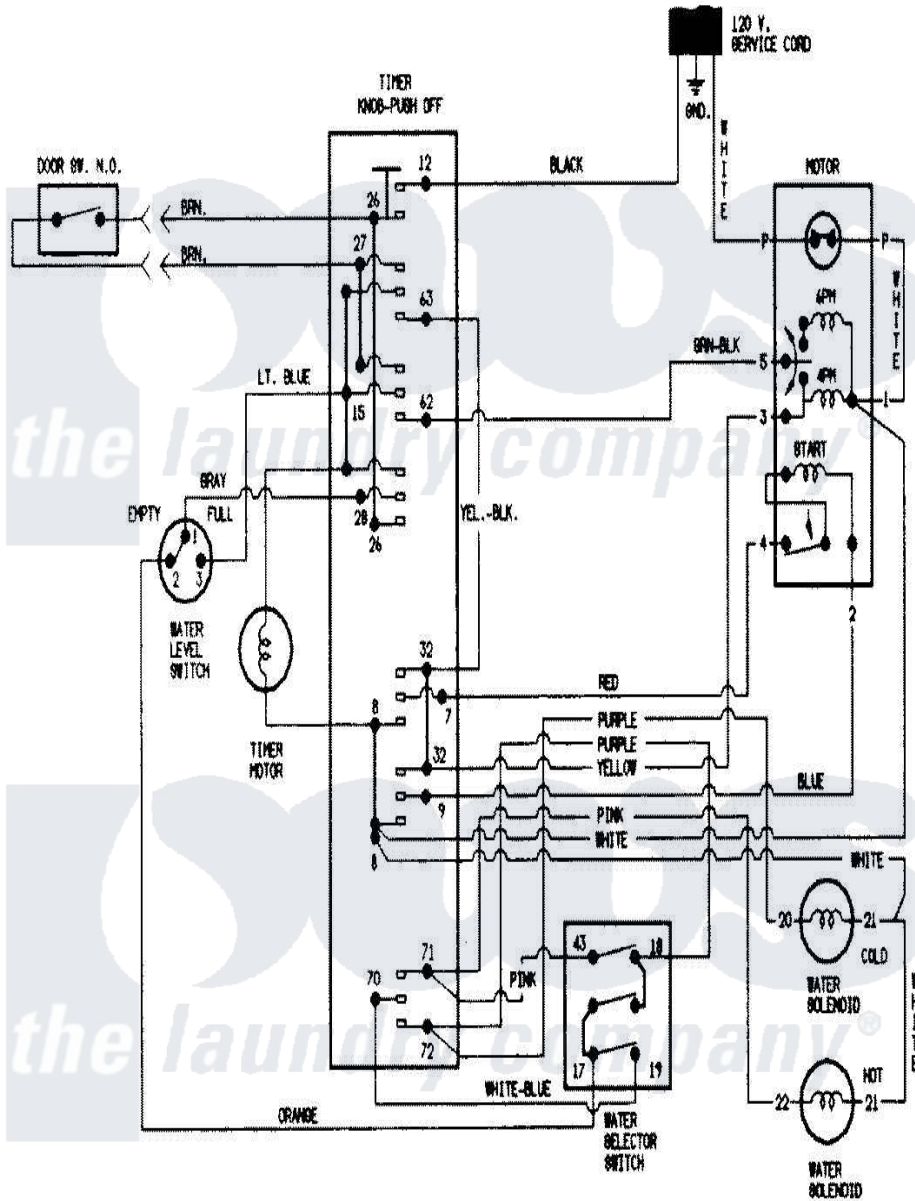

# Admiral LATA200AJM 06 - WIRING INFORMATION

Admiral [Residential Admiral LATA200AJM Washer Parts](#) Parts Diagram 06 - WIRING INFORMATION  
 Click on the part number to view part

Item	Original Part Number	Replaced By	Status	Part Description
NI	15001897		Not Available	WIRING INFORMATION
"	15001235		Not Available	WIRING INFORMATION