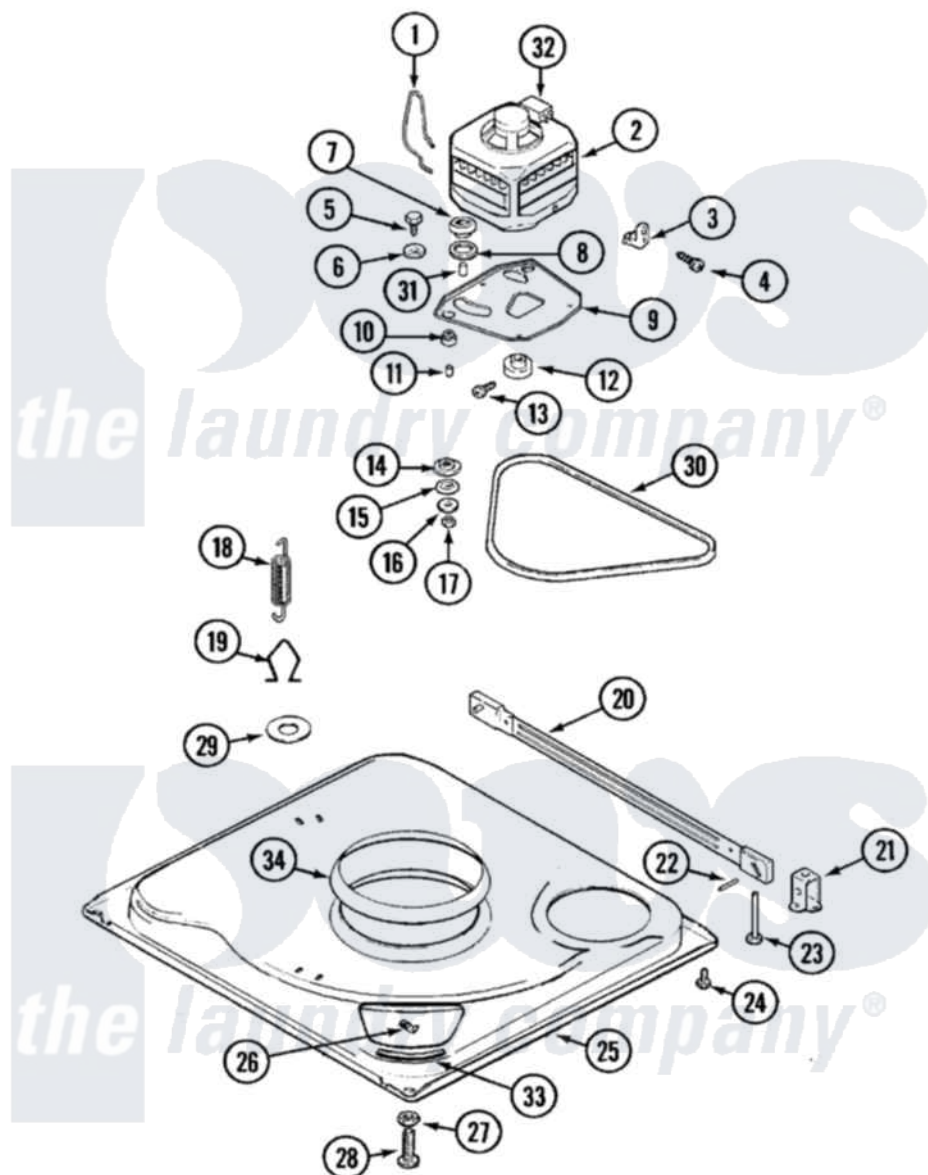

# Admiral LATA300AAE 01 - BASE

Admiral [Residential Admiral LATA300AAE Washer Parts](#) Parts Diagram 01 - BASE  
 Click on the part number to view part

Item	Original Part Number	Replaced By	Status	Part Description
1	<a href="#">35-0235</a>			Spring, Motor Pivot
"	21001110	<a href="#">22004376</a>		Spring, Motor Pivot
2	<a href="#">21001170</a>			Motor And Pulley/Plate Assembly
"	<a href="#">21001400</a>			Motor/Plate Assembly
"	LA-2002		Not Available	MOTOR KIT
3	<a href="#">33-9945</a>			Slide, Foot
"	21001109	<a href="#">21001486</a>		Foot Slide, Isolator
4	25-7418	<a href="#">33001178</a>		Back, Tumbler
5	25-7833	<a href="#">21001977</a>		Screw
6	<a href="#">25-7834</a>			Washer, Motor/Base Screw
7	<a href="#">33-9946</a>			Isolator, Motor
8	<a href="#">35-3570</a>			Washer, Motor Pivot
9	21001111	<a href="#">21001783</a>		Plate And Screw Assembly
"	35-2810	<a href="#">21001783</a>		Plate And Screw Assembly
10	<a href="#">35-3646</a>			Isolator, Motor Plate
"	<a href="#">35-3646</a>			Isolator, Motor Plate