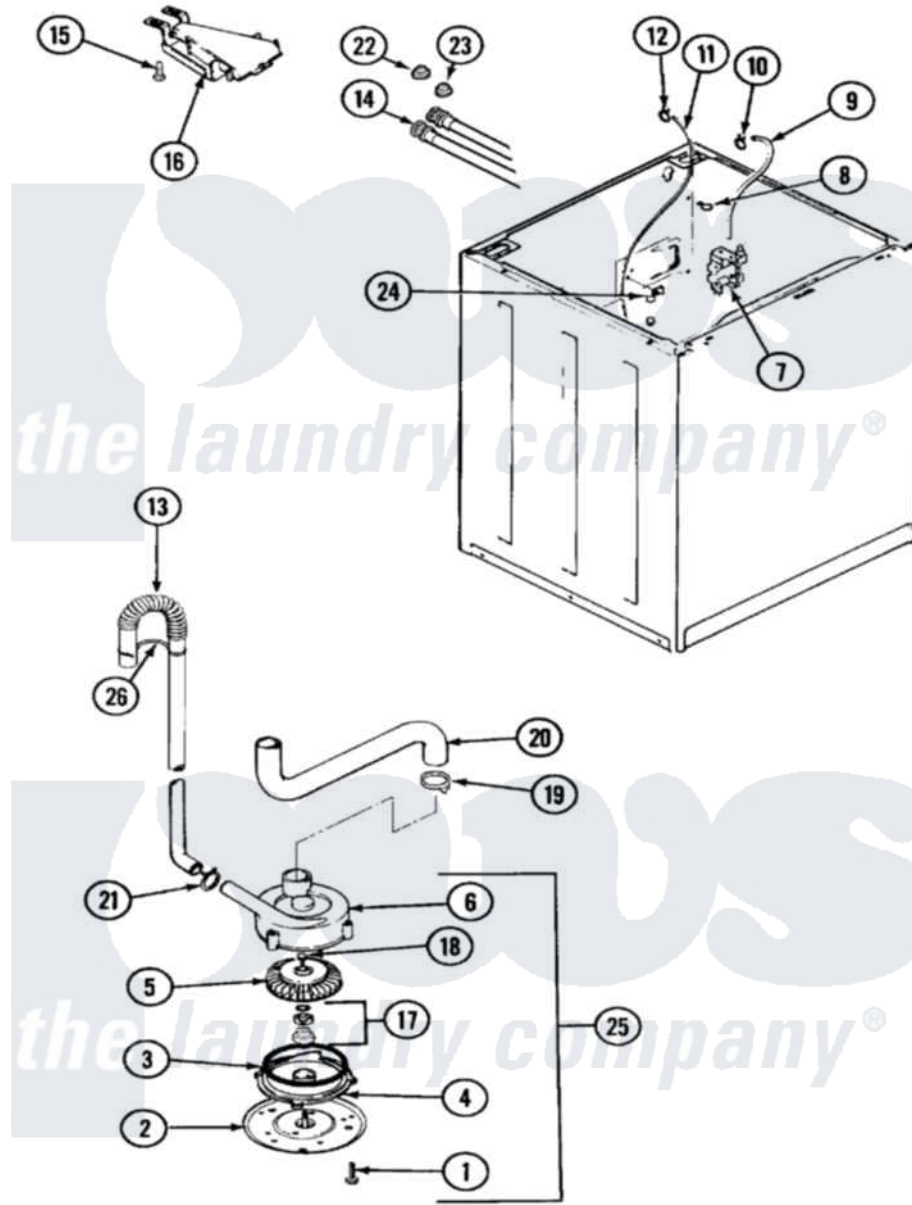

Admiral LATA300AAE 03 - MOTOR & PUMP

Admiral [Residential Admiral LATA300AAE Washer Parts](#) Parts Diagram 03 - MOTOR & PUMP
 Click on the part number to view part

Item	Original Part Number	Replaced By	Status	Part Description
1	25-7405	3196164		Screw
2	33-6035		Not Available	PLATE & PULLEY ASSY.
3	33-6032			Gasket
4	35-2058			Base, Pump
5	35-2057	35-6465		Pump Assem
6	35-2056		Not Available	HOUSING, PUMP
7	21001378	35-2374N		Valve, Water
"	21001396	35-2374N		Valve, Water
"	35-2374	35-2374N		Valve, Water
"	25-7220			Clip, Cabinet Top
8	25-7867	596669		Clamp, Manifold
9	35-2378	12002749		Hose, Flume Kit
10	25-7867	596669		Clamp, Manifold
11	35-2261		Not Available	PAD, PRESSURE SWITCH HOSE
"	21001060	21001748		Hose, Pressure Switch
12	25-7796	596669		Clamp, Manifold

13	35-3538	21001872	Hose, Drain
"	35-3539	21001872	Hose, Drain
14	33-7891	89503	Hose-Inlet
"	35-0874	76313	Hosefill
15	25-3092	90767	Screw, 8A X 3/8 HeX Washer Head Tapping
16	35-2051	21001760	Flume Assembly / Water Diverter
17	35-0707		Seal, Seat And "O" Ring
18	25-7894	W10001180	Screw
19	25-6068	285655	Clamp, Hose
20	35-3584	21001915	Hose, Tub To Pump
21	25-7080	285655	Clamp, Hose
22	25-7048		Washer
23	33-7313	33-4264N	Strainer And Washer Kit
24	33-6099		Clamp
25	35-2099	35-6465	Pump Assem
"	35-2344		Restrictor, Flow
26	33-9537	22003814	Retainer, Drain Hose