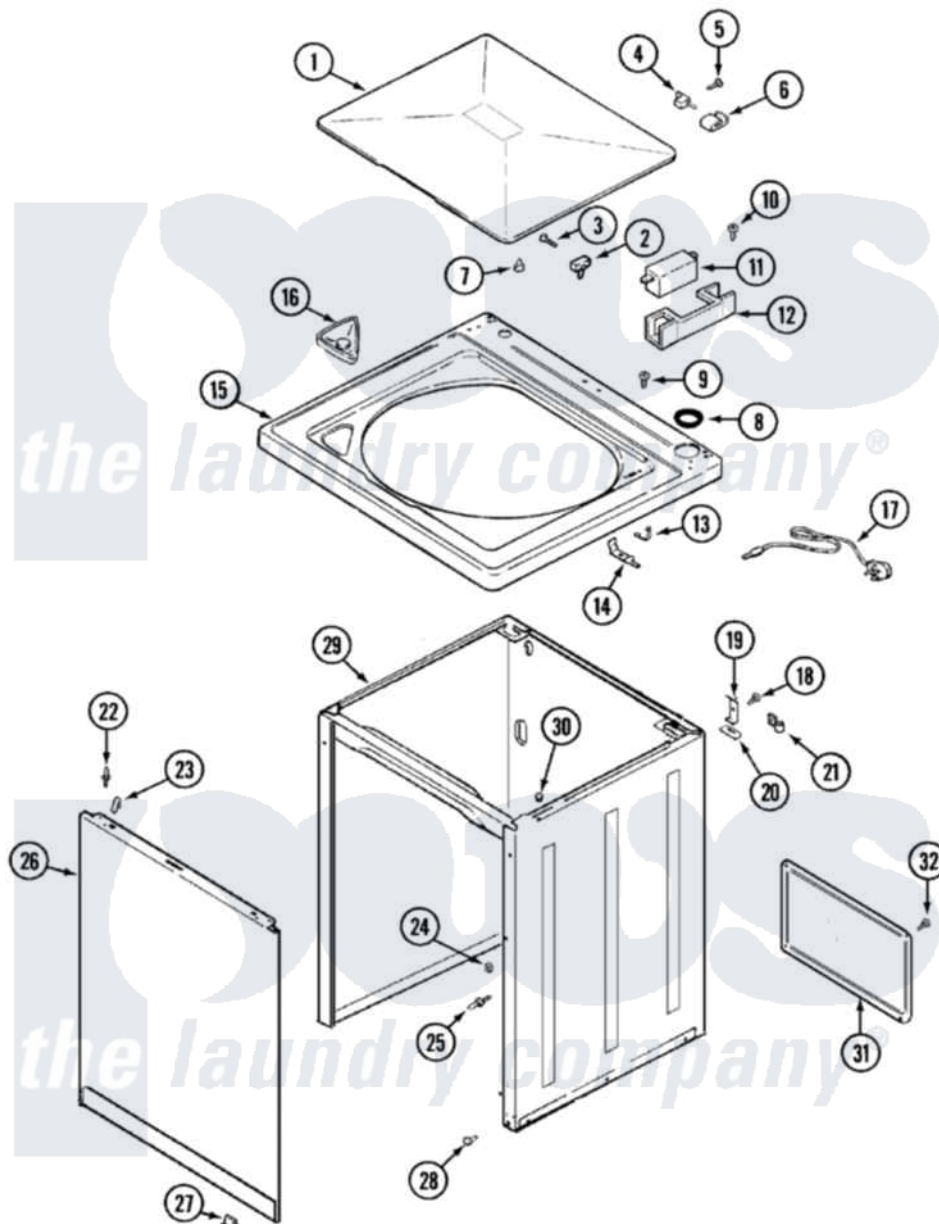

# Admiral LATA300AAE 04 - TOP

Admiral [Residential Admiral LATA300AAE Washer Parts](#) Parts Diagram 04 - TOP  
 Click on the part number to view part

| Item | Original Part Number    | Replaced By                 | Status        | Part Description         |
|------|-------------------------|-----------------------------|---------------|--------------------------|
| 1    | <a href="#">35-2026</a> |                             |               | Lid                      |
| 2    | <a href="#">25-7436</a> |                             |               | Nylite Washer            |
| "    | <a href="#">43-0057</a> |                             |               | Actuator, Door Switch    |
| 3    | <a href="#">25-7438</a> |                             |               | Screw                    |
| 4    | <a href="#">35-2045</a> |                             |               | Pin, Hinge               |
| 5    | <a href="#">25-7893</a> |                             |               | Screw                    |
| 6    | <a href="#">35-2044</a> |                             |               | Hinge, Lid               |
| 7    | <a href="#">35-0581</a> |                             |               | Bumper, Door             |
| 8    | <a href="#">35-2063</a> |                             |               | Bushing, Insulator       |
| 9    | 25-7463                 | <a href="#">7101P012-60</a> |               | Screw                    |
| 10   | 25-7437                 | <a href="#">40040701</a>    |               | Screw, Tapping No.6b-20  |
| "    | 21001136                | <a href="#">3400872</a>     |               | Screw, 8-18 X 3/8        |
| 11   | 21001137                | <a href="#">12001187</a>    |               | Kit, Lid Switch Assembly |
| "    | 35-2904                 |                             | Not Available | PAD, LID SWITCH          |
| "    | 21001148                | <a href="#">12001187</a>    |               | Kit, Lid Switch Assembly |
| "    | 35-3382                 | <a href="#">12001187</a>    |               | Kit, Lid Switch Assembly |