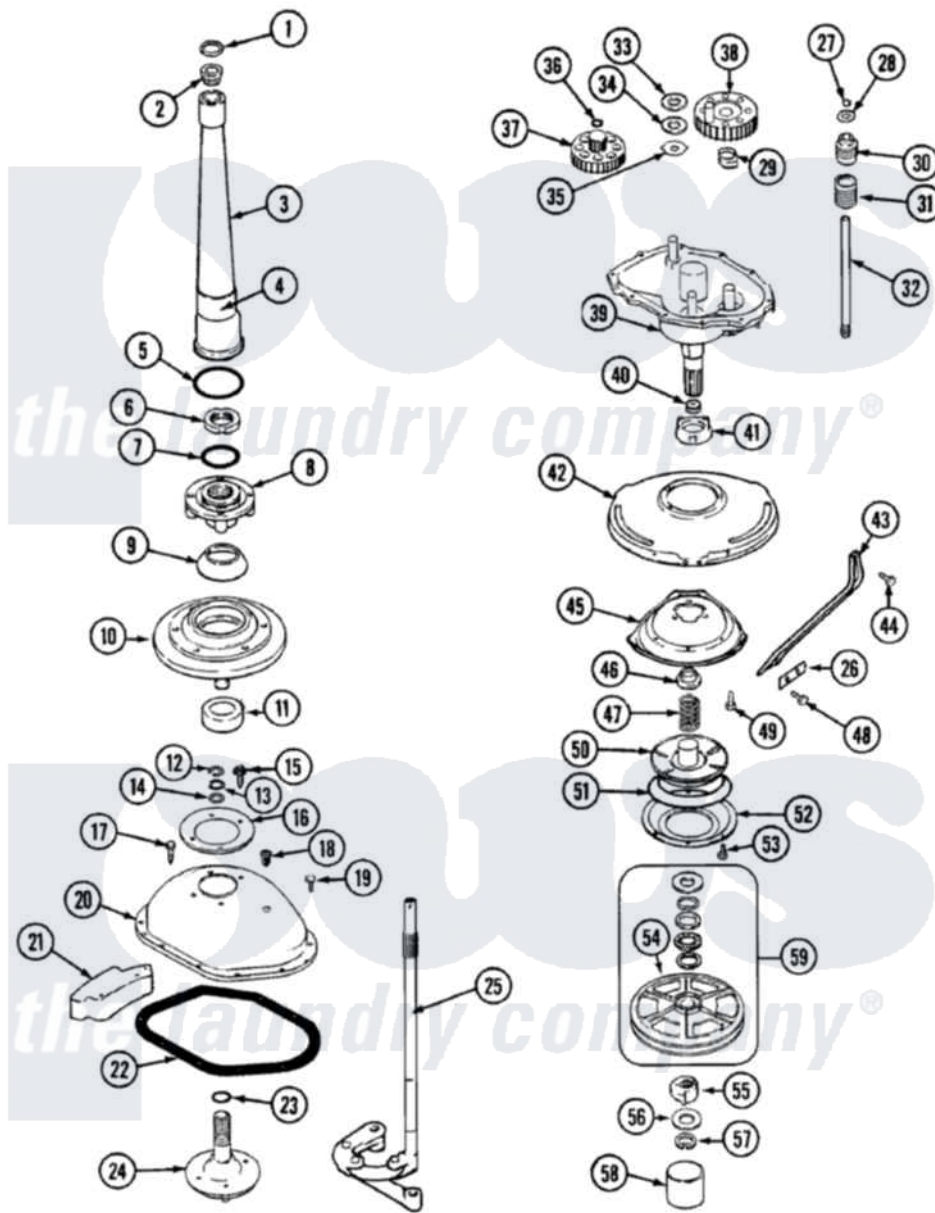

Admiral LATA300AAE 05 - TRANSMISSION (LATA300AAE/M SERIES 10-16)

Admiral Residential Admiral LATA300AAE Washer Parts Parts Diagram 05 - TRANSMISSION (LATA300AAE/M SERIES 10-16)

Click on the part number to view part

Item	Original Part Number	Replaced By	Status	Part Description
1	25-7941			"O" Ring, Agr Drive Shaft
2	21001066			Bearing, Centerpost
3	35-2792	21001401		Center Pos
"	35-2792	21001401		Center Pos
4	35-3214	33-6790		Bearing, Agitator
5	35-2906			Seal, Centerpost Bottom
6	35-2791			Nut, Spin Tube
7	25-7938			"O" Ring, Basket Drive Hub
8	35-3647	W10219156		Tub Seal
9	35-2974			Tub Seal/Hub Assembly
10	35-2716	12001561		Bearing And Seal Housing Assembly
11	35-2205			Bearing, Spin
"	35-2972	12001561		Bearing And Seal Housing Assembly