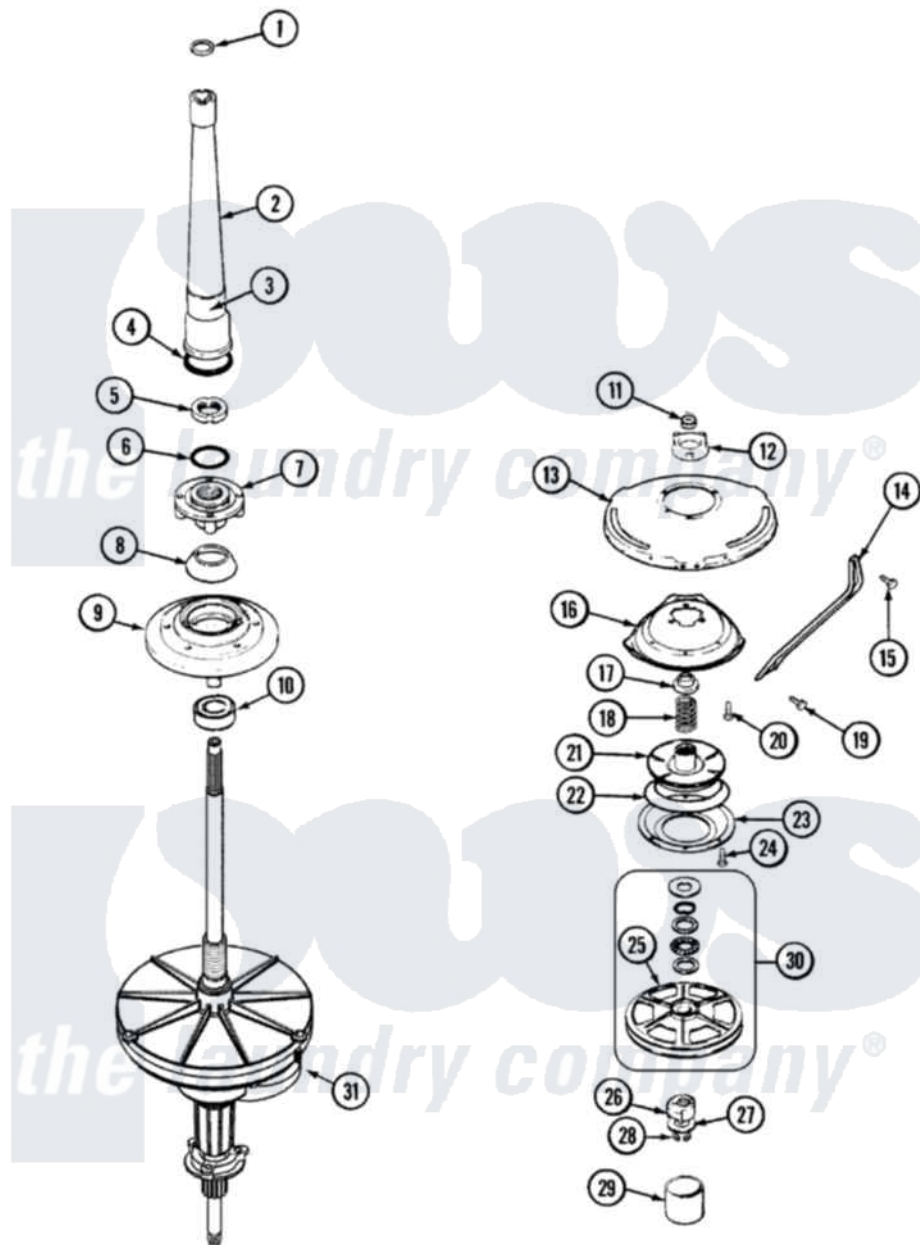

Admiral LATA300AAE 06 - TRANSMISSION (LATA300AAE/M SERIES 17)

Admiral [Residential Admiral LATA300AAE Washer Parts](#) Parts Diagram 06 - TRANSMISSION (LATA300AAE/M SERIES 17)

[Click on the part number to view part](#)

Item	Original Part Number	Replaced By	Status	Part Description
1	25-7941			"O" Ring, Agtr Drive Shaft
2	35-2792	21001401		Center Pos
3	33-6790			Bearing, Agitator
"	35-2983		Not Available	CENTERPOST ASSY.
4	35-2906			Seal, Centerpost Bottom
5	35-2791			Nut, Spin Tube
6	25-7938			"O" Ring, Basket Drive Hub
7	35-3647	W10219156		Tub Seal
8	35-2974			Tub Seal/Hub Assembly
9	35-2716	12001561		Bearing And Seal Housing Assembly
10	35-2972	12001561		Bearing And Seal Housing Assembly
"	35-2205			Bearing, Spin
"	12001561			Bearing And Seal Housing Assembly
11	35-2010	207843		Lip Seal Repair Kit

12	35-2973	35-6680	Transmission
"	12001562		Bearing Assembly
"	35-2730	12001562	Bearing Assembly
13	21001162	21001518	Support, Tub
14	21001164	Not Available	BRACE, TUB
15	25-7895	21001858	Screw 5/16-18 x 1/2
16	21001163		Housing, Suspension
17	35-2017		Retainer, Brake Spring
18	35-2112	21001910	Spring, Brake
19	25-7930	21001858	Screw 5/16-18 x 1/2
20	25-7895	21001858	Screw 5/16-18 x 1/2
21	35-2948	35-6714	Brake Roto
22	21001161	21002026	Snubber
23	35-2018	35-6918	Stator, Brake
24	21001065		Screw, No.10-24 x .50 Hxnibhd
25	35-3829	12002213	Thrust Bearing Kit
26	LA-2007	12002213	Thrust Bearing Kit
27	35-2132		Washer, 1.25ODX.530IDX.032
"	35-2082		Washer, 1.25ODX.530IDX.062
28	25-7854		Ring, Retaining
29	35-2007		Cap, Dust
30	12500036	12002213	Thrust Bearing Kit
31	21001394	35-6680	Transmission