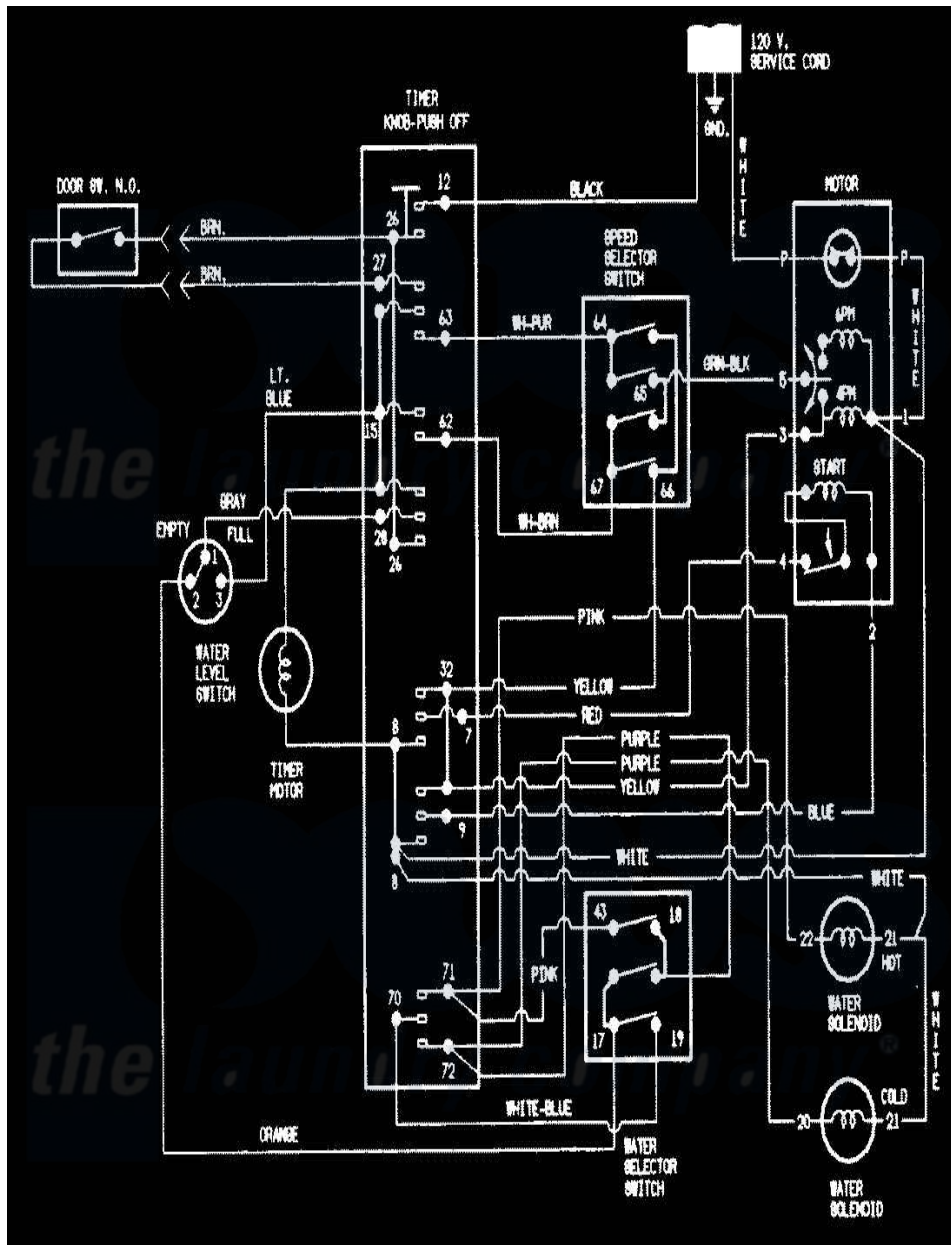

Admiral LATA300AAE 08 - WIRING INFORMATION

Admiral Residential Admiral LATA300AAE Washer Parts Parts Diagram 08 - WIRING INFORMATION
 Click on the part number to view part

Item	Original Part Number	Replaced By	Status	Part Description
NI	15001898		Not Available	WIRING INFORMATION
"	15001239		Not Available	WIRING INFORMATION