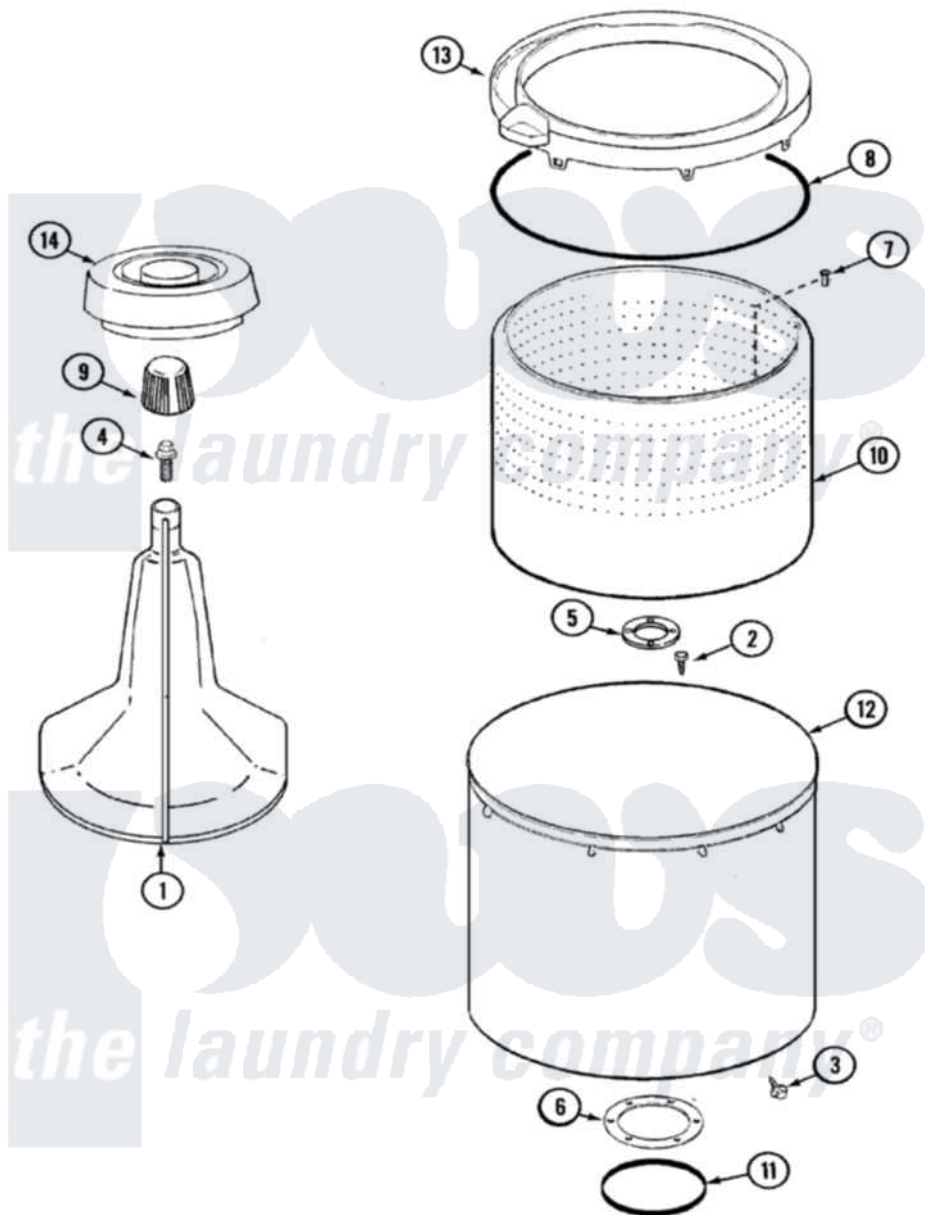

Admiral LATA300AAL 05 - TUB

Admiral [Residential Admiral LATA300AAL Washer Parts](#) Parts Diagram 05 - TUB
 Click on the part number to view part

Item	Original Part Number	Replaced By	Status	Part Description
1	35-3580			Agitator
2	25-7947	21001063		Screw, Shoulder
3	25-7953	22002933		Screw
4	25-7948	W10309247		Screw
5	35-3685			Gasket, Basket To Centerpost
6	35-3686			Gasket, Tub To Housing
7	25-7965	3400504		Screw
8	35-2328			Seal, Tub Top
9	35-2733			Cap, Agitator
10	35-3687		Not Available	BASKET, SPIN
11	35-2978			Seal, Tub/Housing
12	35-3700			Tub Assembly
13	35-3578		Not Available	TOP, TUB
"	35-2262		Not Available	SHIELD, TUB TOP
14	35-2550			Dispenser, Rinse