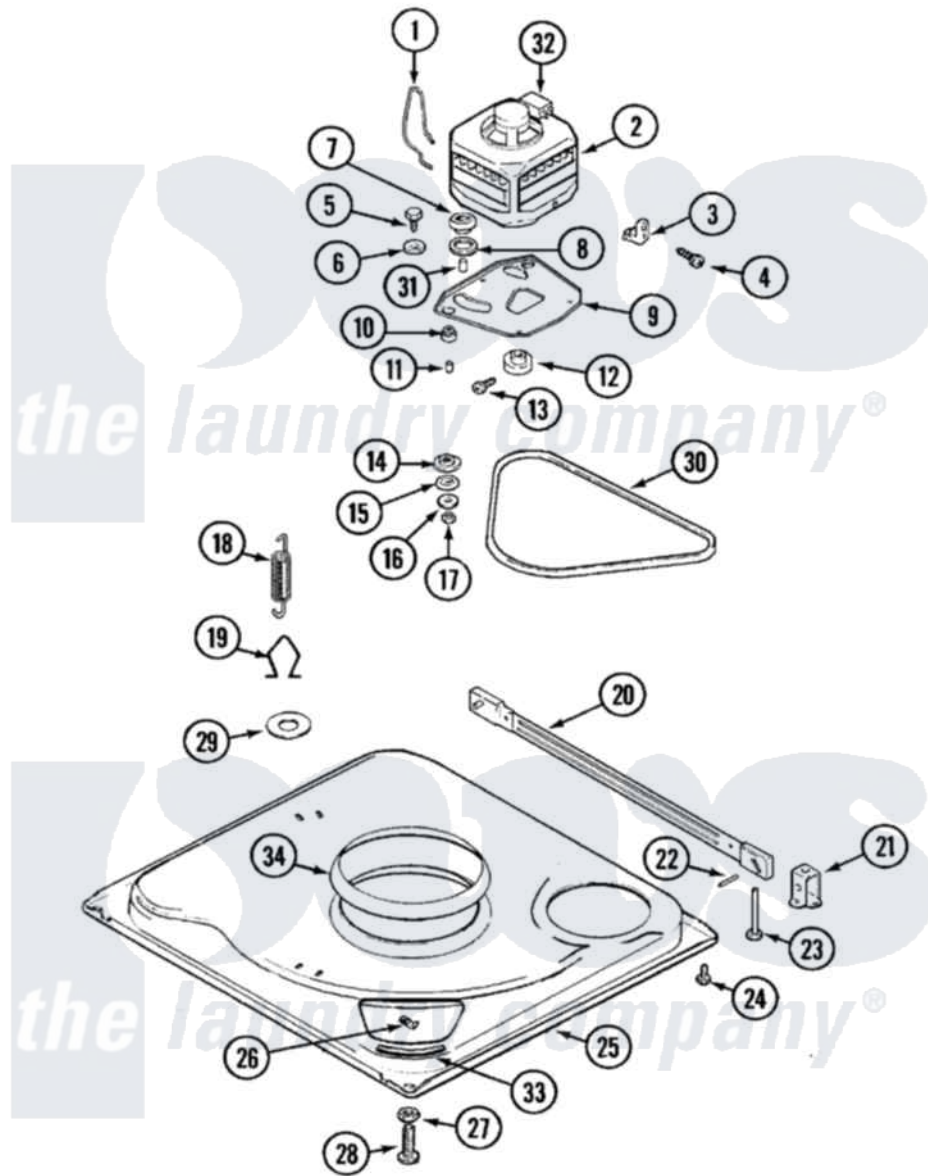

# Admiral LATA300AAM 01 - BASE

Admiral [Residential Admiral LATA300AAM Washer Parts](#) Parts Diagram 01 - BASE  
 Click on the part number to view part

Item	Original Part Number	Replaced By	Status	Part Description
1	<a href="#">35-0235</a>			Spring, Motor Pivot
"	21001110	<a href="#">22004376</a>		Spring, Motor Pivot
2	<a href="#">21001170</a>			Motor And Pulley/Plate Assembly
"	<a href="#">21001400</a>			Motor/Plate Assembly
"	LA-2002		Not Available	MOTOR KIT
3	<a href="#">33-9945</a>			Slide, Foot
"	21001109	<a href="#">21001486</a>		Foot Slide, Isolator
4	25-7418	<a href="#">33001178</a>		Back, Tumbler
5	25-7833	<a href="#">21001977</a>		Screw
6	<a href="#">25-7834</a>			Washer, Motor/Base Screw
7	<a href="#">33-9946</a>			Isolator, Motor
8	<a href="#">35-3570</a>			Washer, Motor Pivot
9	21001111	<a href="#">21001783</a>		Plate And Screw Assembly
"	35-2810	<a href="#">21001783</a>		Plate And Screw Assembly
10	<a href="#">35-3646</a>			Isolator, Motor Plate
"	<a href="#">35-3646</a>			Isolator, Motor Plate