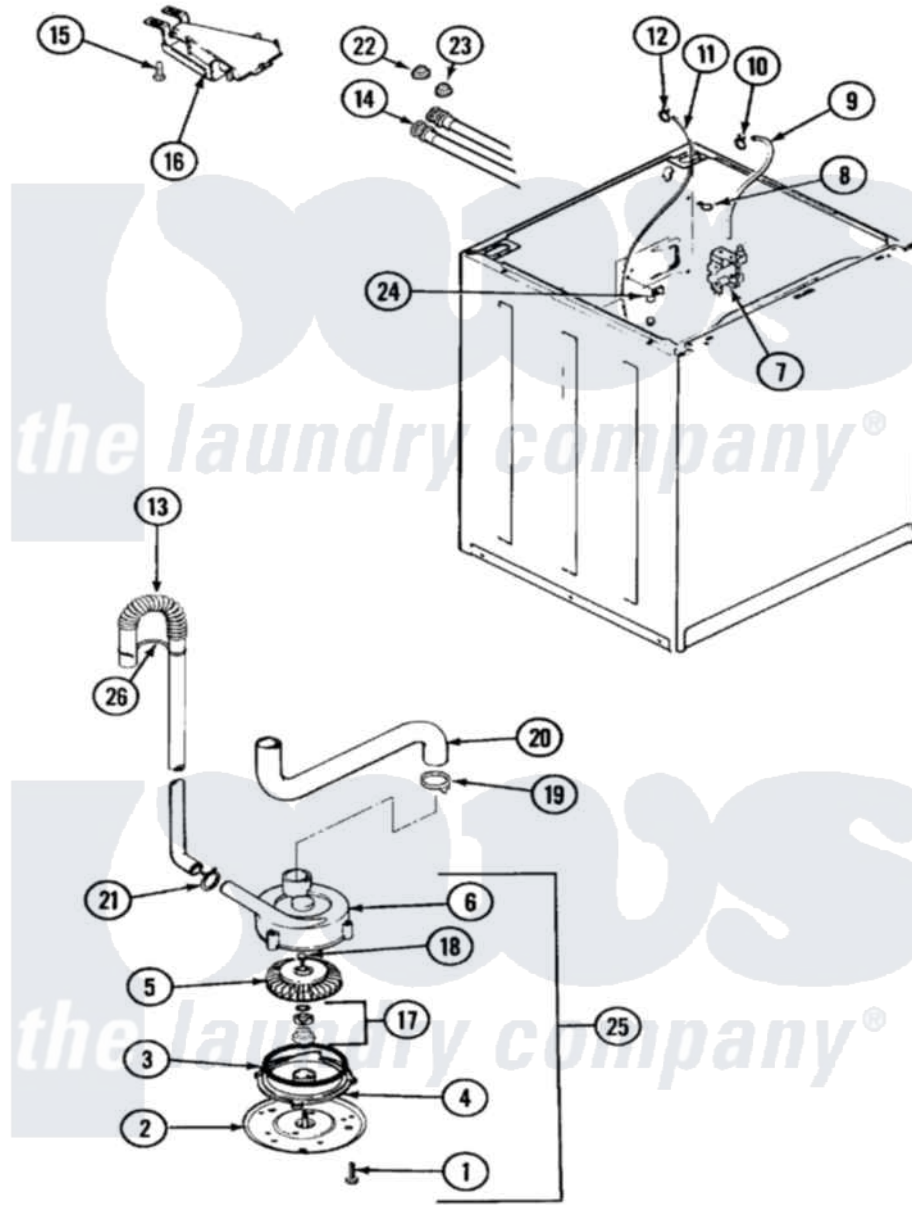

Admiral LATA300AAM 02 - MOTOR & PUMP

Admiral [Residential Admiral LATA300AAM Washer Parts](#) Parts Diagram 02 - MOTOR & PUMP
 Click on the part number to view part

Item	Original Part Number	Replaced By	Status	Part Description
1	25-7405	3196164		Screw
2	33-6035		Not Available	PLATE & PULLEY ASSY.
3	33-6032			Gasket
4	35-2058			Base, Pump
5	35-2057	35-6465		Pump Assem
6	35-2056		Not Available	HOUSING, PUMP
7	21001378	35-2374N		Valve, Water
"	21001396	35-2374N		Valve, Water
"	35-2374	35-2374N		Valve, Water
"	25-7220			Clip, Cabinet Top
8	25-7867	596669		Clamp, Manifold
9	35-2378	12002749		Hose, Flume Kit
10	25-7867	596669		Clamp, Manifold
11	35-2261		Not Available	PAD, PRESSURE SWITCH HOSE
"	21001060	21001748		Hose, Pressure Switch
12	25-7796	596669		Clamp, Manifold

13	35-3538	21001872	Hose, Drain
"	35-3539	21001872	Hose, Drain
14	33-7891	89503	Hose-Inlet
"	35-0874	76313	Hosefill
15	25-3092	90767	Screw, 8A X 3/8 HeX Washer Head Tapping
16	35-2051	21001760	Flume Assembly / Water Diverter
17	35-0707		Seal, Seat And "O" Ring
18	25-7894	W10001180	Screw
19	25-6068	285655	Clamp, Hose
20	35-3584	21001915	Hose, Tub To Pump
21	25-7080	285655	Clamp, Hose
22	25-7048		Washer
23	33-7313	33-4264N	Strainer And Washer Kit
24	33-6099		Clamp
25	35-2099	35-6465	Pump Assem
"	35-2344		Restrictor, Flow
26	33-9537	22003814	Retainer, Drain Hose