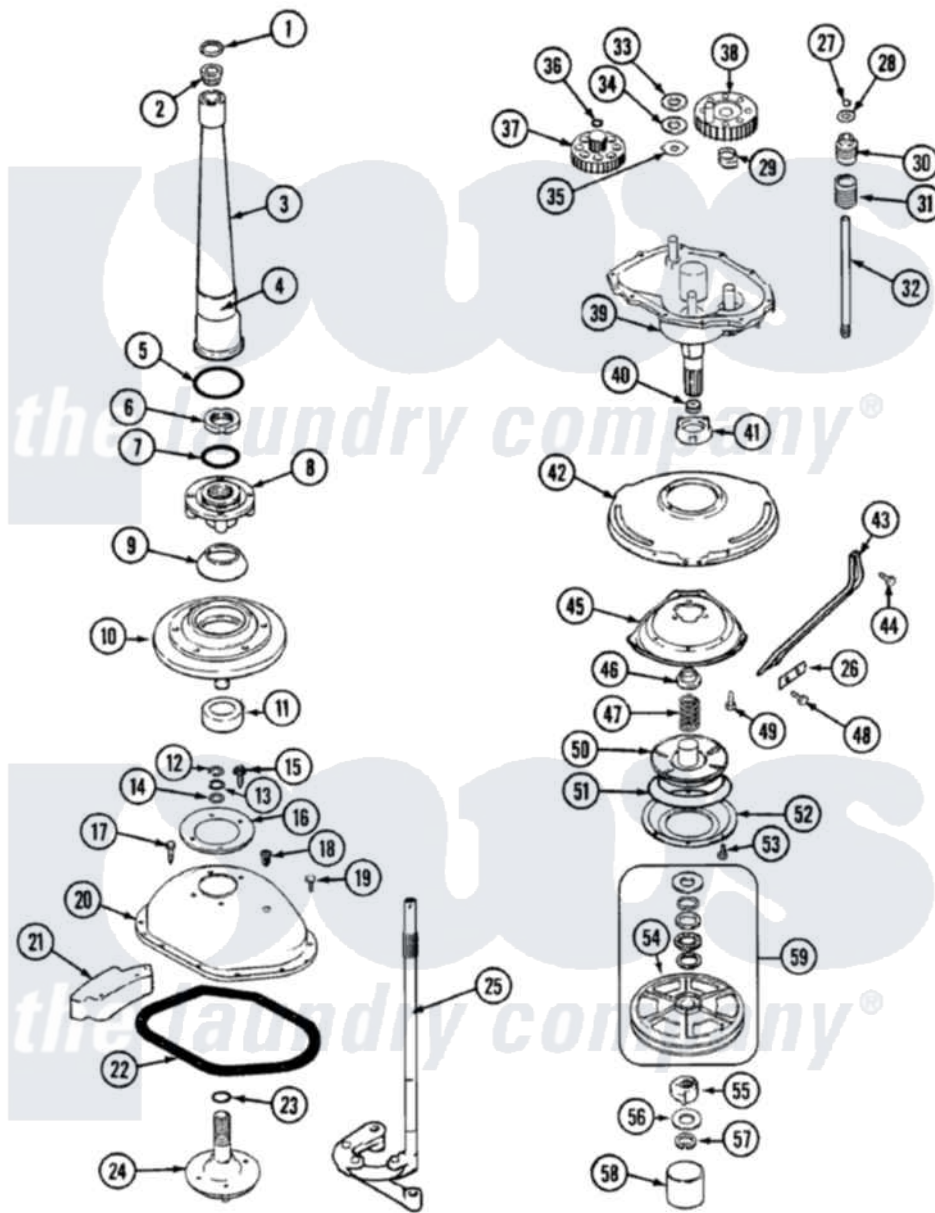

Admiral LATA300AAM 03 - TRANSMISSION (LATA300AAE/M SERIES 10-16)

Admiral Residential Admiral LATA300AAM Washer Parts Parts Diagram 03 - TRANSMISSION (LATA300AAE/M SERIES 10-16)

Click on the part number to view part

Item	Original Part Number	Replaced By	Status	Part Description
1	25-7941			"O" Ring, Agr Drive Shaft
2	21001066			Bearing, Centerpost
3	35-2792	21001401		Center Pos
"	35-2792	21001401		Center Pos
4	35-3214	33-6790		Bearing, Agitator
5	35-2906			Seal, Centerpost Bottom
6	35-2791			Nut, Spin Tube
7	25-7938			"O" Ring, Basket Drive Hub
8	35-3647	W10219156		Tub Seal
9	35-2974			Tub Seal/Hub Assembly
10	35-2716	12001561		Bearing And Seal Housing Assembly
11	35-2205			Bearing, Spin
"	35-2972	12001561		Bearing And Seal Housing Assembly