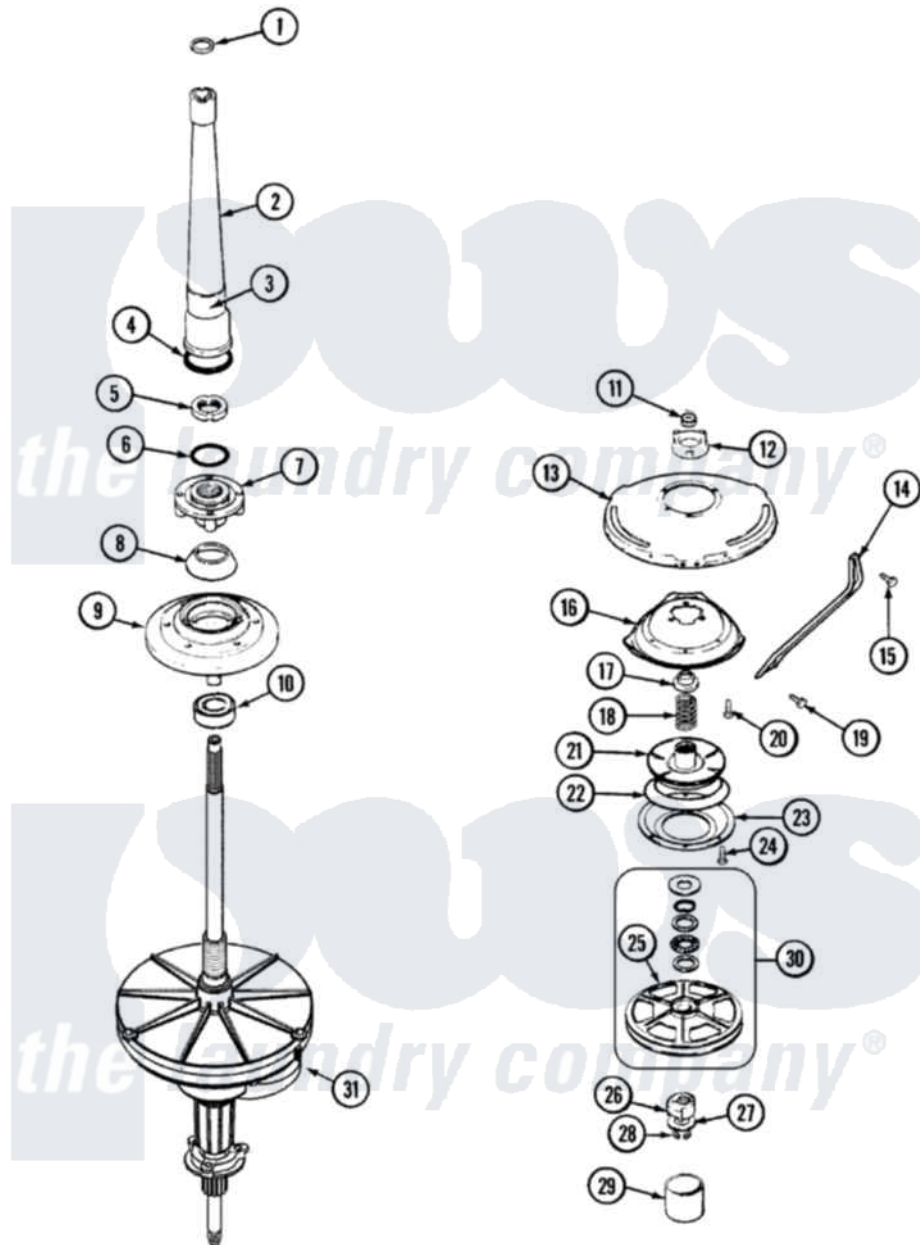

# Admiral LATA300AAM 04 - TRANSMISSION (LATA300AAE/M SERIES 17)

Admiral [Residential Admiral LATA300AAM Washer Parts](#) Parts Diagram 04 - TRANSMISSION (LATA300AAE/M SERIES 17)

[Click on the part number to view part](#)

Item	Original Part Number	Replaced By	Status	Part Description
1	<a href="#">25-7941</a>			"O" Ring, Agtr Drive Shaft
2	35-2792	<a href="#">21001401</a>		Center Pos
3	<a href="#">33-6790</a>			Bearing, Agitator
"	35-2983		Not Available	CENTERPOST ASSY.
4	<a href="#">35-2906</a>			Seal, Centerpost Bottom
5	<a href="#">35-2791</a>			Nut, Spin Tube
6	<a href="#">25-7938</a>			"O" Ring, Basket Drive Hub
7	35-3647	<a href="#">W10219156</a>		Tub Seal
8	<a href="#">35-2974</a>			Tub Seal/Hub Assembly
9	35-2716	<a href="#">12001561</a>		Bearing And Seal Housing Assembly
10	35-2972	<a href="#">12001561</a>		Bearing And Seal Housing Assembly
"	<a href="#">35-2205</a>			Bearing, Spin
"	<a href="#">12001561</a>			Bearing And Seal Housing Assembly
11	35-2010	<a href="#">207843</a>		Lip Seal Repair Kit