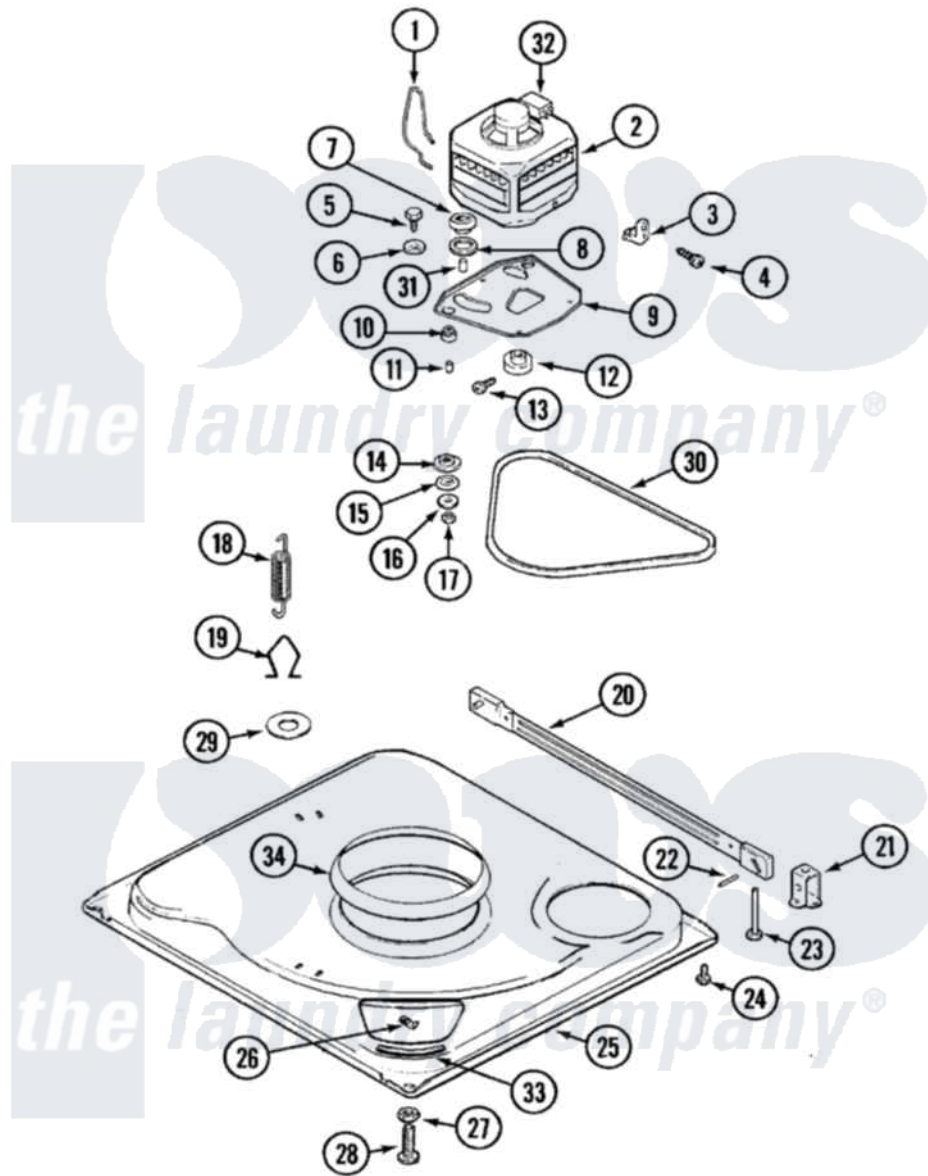

Admiral LATA300AAW 01 - BASE

Admiral [Residential Admiral LATA300AAW Washer Parts](#) Parts Diagram 01 - BASE
 Click on the part number to view part

Item	Original Part Number	Replaced By	Status	Part Description
1	21001110	22004376		Spring, Motor Pivot
"	35-0235			Spring, Motor Pivot
2	21001112		Not Available	MOTOR & PULLEY/PLATE ASSY.
"	LA-2002		Not Available	MOTOR KIT
3	33-9945			Slide, Foot
"	21001109	21001486		Foot Slide, Isolator
4	25-7418	33001178		Back, Tumbler
5	25-7833	21001977		Screw
6	25-7834			Washer, Motor/Base Screw
7	33-9946			Isolator, Motor
8	35-3570			Washer, Motor Pivot
9	21001111	21001783		Plate And Screw Assembly
"	35-2810	21001783		Plate And Screw Assembly
10	35-3646			Isolator, Motor Plate
"	35-3646			Isolator, Motor Plate
11	25-7831			Spacer, Mounting

12	21001108		Pulley, Motor
"	35-2124	W10143344	Pulley
13	25-7117		Set Screw
14	33-9943	35-3571	Slide, Motor Pivot
15	33-9967		Washer, Motor Isolator
16	25-7047		Washer, Flat
17	25-7325	Y707702	Locknut
18	35-3658		Spring, Suspension
19	35-2976	Not Available	HOOK, SUSPENSION SPRING
20	35-2049	21001881	Bar, Stabilizer
21	35-2046		Bracket, Stabilizer
22	35-2052		Pin, Stabilizer
23	35-3020	22004469	Leg And Foot Self Stabalizing
24	25-7828	489483	Screw 10-32 X 1/2
25	35-2984	Not Available	BASE
26	25-7838	25-7845	Speednut, Motor
27	25-7915		Hex Nut
28	35-0772	25001119	Foot And Pad Assembly
"	35-0837	25001119	Foot And Pad Assembly
29	Y25-7951		Washer, Suspension Hook
30	35-2320	21352320	Belt, Drive
31	25-7830		Spacer
32	33-9765		Switch, Motor
33	35-2065		Pad, Motor Plate
34	35-3788	21002026	Snubber