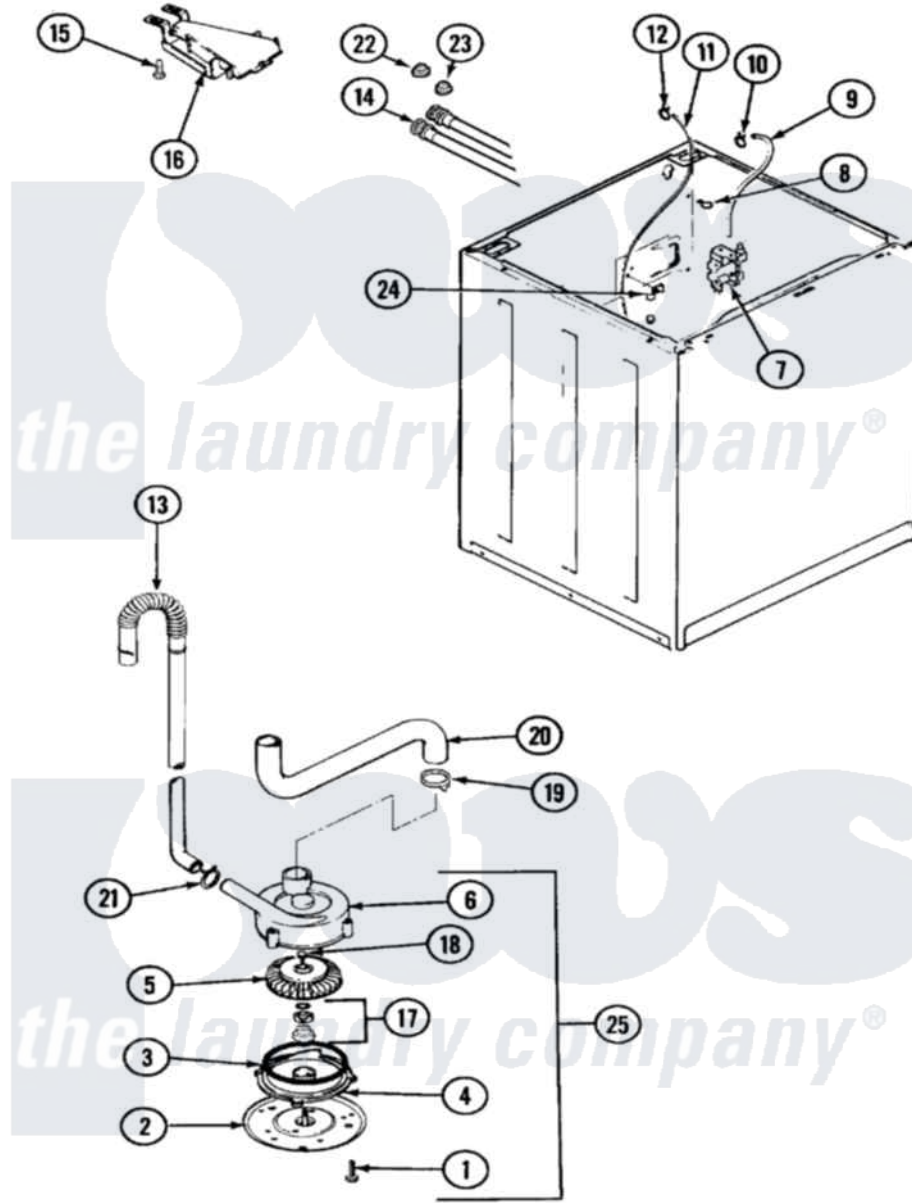

Admiral LATA300AAW 03 - MOTOR & PUMP

Admiral [Residential Admiral LATA300AAW Washer Parts](#) Parts Diagram 03 - MOTOR & PUMP
 Click on the part number to view part

Item	Original Part Number	Replaced By	Status	Part Description
1	25-7405	3196164		Screw
2	33-6035		Not Available	PLATE & PULLEY ASSY.
3	33-6032			Gasket
4	35-2058			Base, Pump
5	35-2057	35-6465		Pump Assem
6	35-2056		Not Available	HOUSING, PUMP
7	35-2374	35-2374N		Valve, Water
"	25-7220			Clip, Cabinet Top
8	25-7867	596669		Clamp, Manifold
9	35-3623	12002749		Hose, Flume Kit
10	25-7867	596669		Clamp, Manifold
11	35-2322	21001748		Hose, Pressure Switch
"	35-2261		Not Available	PAD, PRESSURE SWITCH HOSE
12	33-6099			Clamp
13	33-9537	22003814		Retainer, Drain Hose
"	35-3539	21001872		Hose, Drain

14	33-7891	89503	Hose-Inlet
"	35-0874	76313	Hosefill
15	25-3092	90767	Screw, 8A X 3/8 HeX Washer Head Tapping
16	35-2051	21001760	Flume Assembly / Water Diverter
17	35-0707		Seal, Seat And "O" Ring
18	25-7894	W10001180	Screw
19	25-6068	285655	Clamp, Hose
20	35-3584	21001915	Hose, Tub To Pump
21	25-7080	285655	Clamp, Hose
22	25-7048		Washer
23	33-7313	33-4264N	Strainer And Washer Kit
24	25-7796	596669	Clamp, Manifold
25	35-2099	35-6465	Pump Assem
"	35-2344		Restrictor, Flow