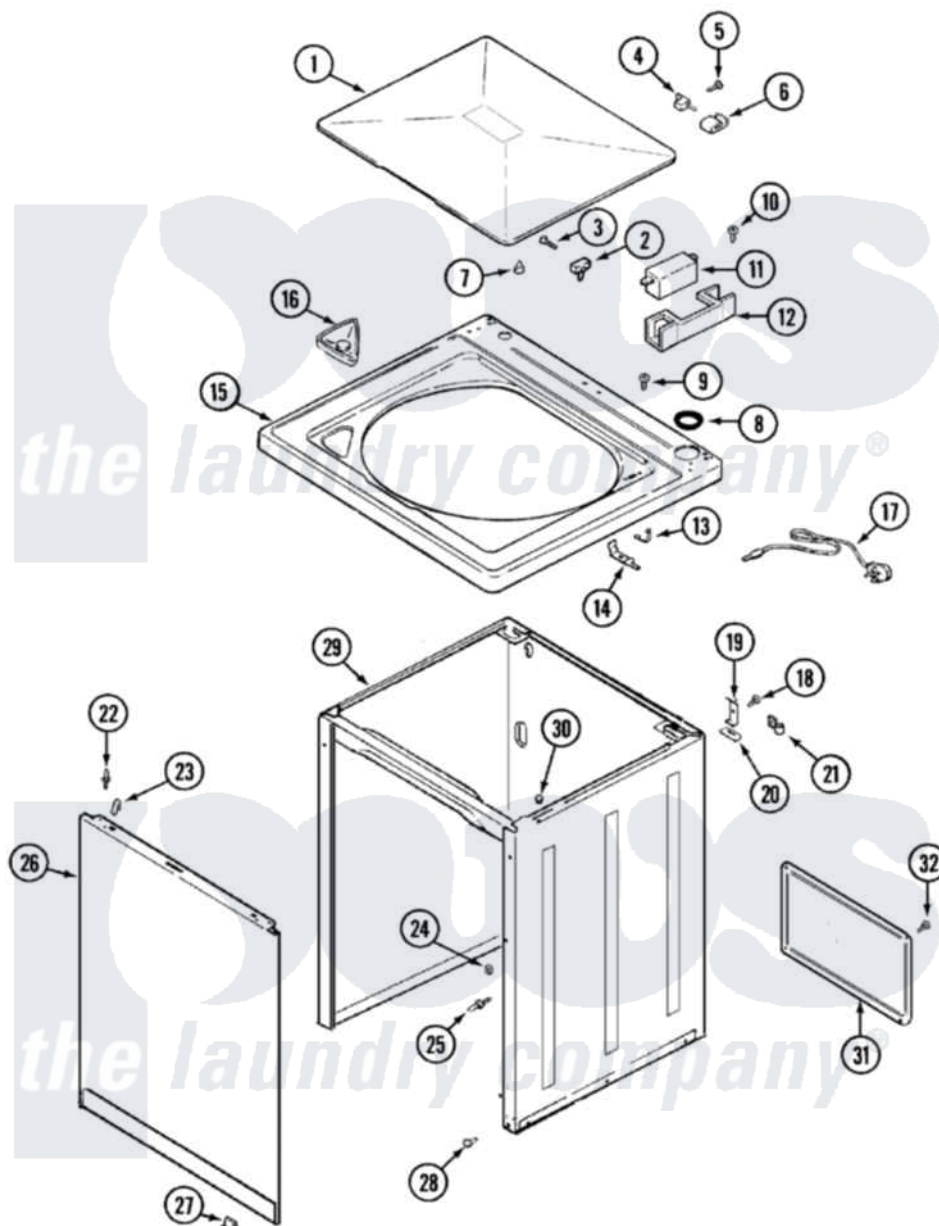

Admiral LATA300AAW 04 - TOP

Admiral [Residential Admiral LATA300AAW Washer Parts](#) Parts Diagram 04 - TOP
 Click on the part number to view part

Item	Original Part Number	Replaced By	Status	Part Description
1	35-2026			Lid
2	25-7436			Nylite Washer
"	43-0057			Actuator, Door Switch
3	25-7438			Screw
4	35-2045			Pin, Hinge
5	25-7893			Screw
6	35-2044			Hinge, Lid
7	35-0581			Bumper, Door
8	35-2063			Bushing, Insulator
9	25-7463	7101P012-60		Screw
10	25-7437	40040701		Screw, Tapping No.6b-20
11	35-2904		Not Available	PAD, LID SWITCH
"	35-3382	12001187		Kit, Lid Switch Assembly
12	35-2795	12001187		Kit, Lid Switch Assembly
13	25-7878			Clip
14	35-3076	12001187		Kit, Lid Switch Assembly

15	35-2739		Top, Cabinet
16	35-2731	21001167	Dispenser, Bleach
17	35-0680		Not Available CORD, POWER
18	25-7732	681414	Screw, 10AB X 1/2
19	35-2846		Hinge, Cabinet Top
20	35-4128		Pad, Hinge
21	25-7796	596669	Clamp, Manifold
22	53-0643		Pin, Locator
"	35-4129		Bumper, Cabinet
23	25-7220		Clip, Cabinet Top
24	25-0224	3400029	Nut, Adapter Plate
"	53-0200		Sleeve, Locator Pin
25	53-0643		Pin, Locator
26	35-2084		Panel, Front
27	53-0120		Clip, Front Panel
28	33-2653		Bumper, Cabinet
29	35-2106	21001871	Cabinet
30	33-2653		Bumper, Cabinet
31	35-2108	21001871	Cabinet
32	25-7733	681414	Screw, 10AB X 1/2