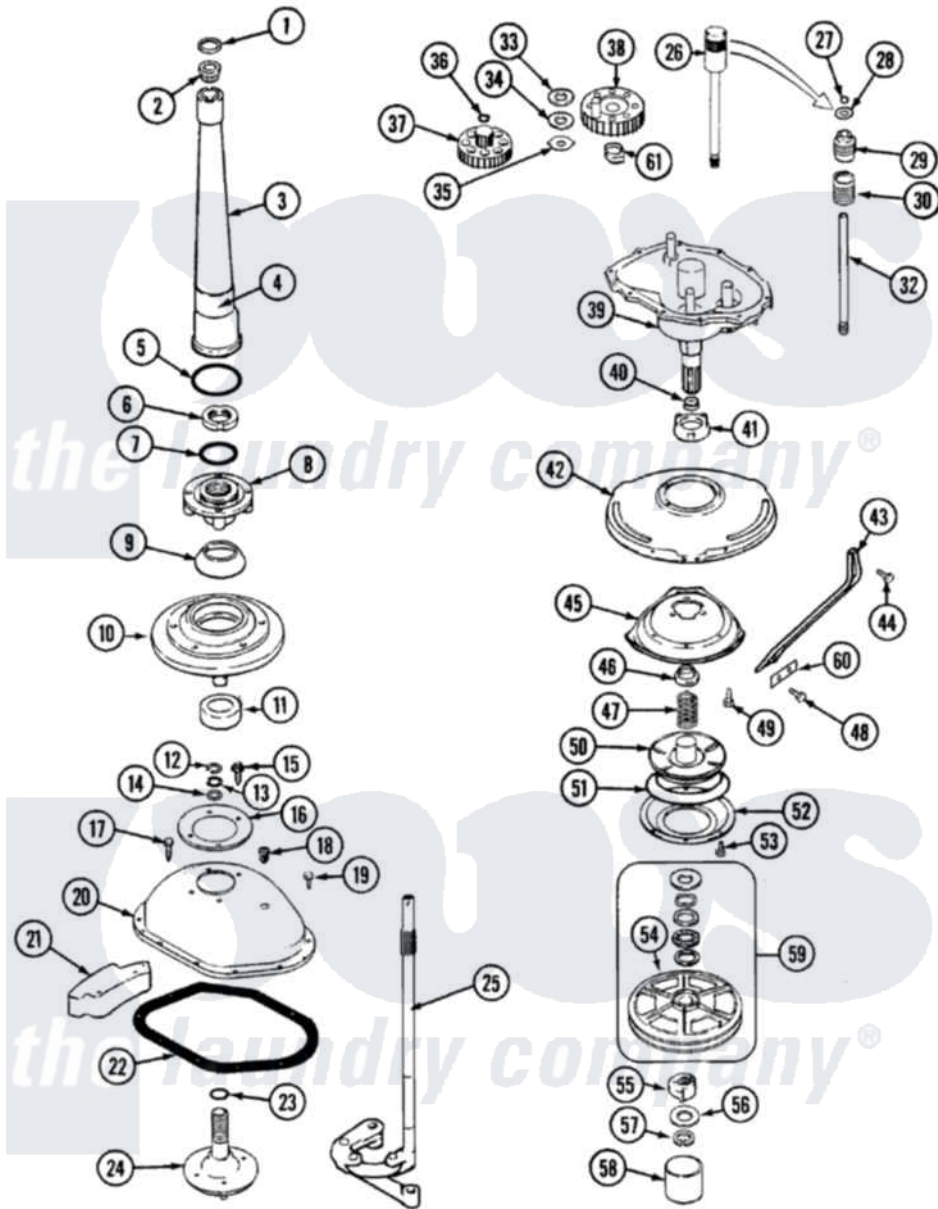

Admiral LATA300AAW 05 - TRANSMISSION

Admiral [Residential Admiral LATA300AAW Washer Parts](#) Parts Diagram 05 - TRANSMISSION
 Click on the part number to view part

Item	Original Part Number	Replaced By	Status	Part Description
1	25-7941			"O" Ring, Agr Drive Shaft
2	35-2835	21001066		Bearing, Centerpost
3	35-2792	21001401		Center Pos
4	35-2792	21001401		Center Pos
"	35-3214	33-6790		Bearing, Agitator
5	35-2906			Seal, Centerpost Bottom
6	35-2791			Nut, Spin Tube
7	25-7938			"O" Ring, Basket Drive Hub
8	35-3647	W10219156		Tub Seal
9	35-2974			Tub Seal/Hub Assembly
10	35-2716	12001561		Bearing And Seal Housing Assembly
11	35-2205			Bearing, Spin
"	35-2972	12001561		Bearing And Seal Housing Assembly
12	25-7949		Not Available	RING, RETAINING (AG. SHAFT)

51	35-3788	21002026	Snubber
52	35-2018	35-6918	Stator, Brake
53	25-7900	21001065	Screw, No.10-24 x .50 Hxnibhd
54	35-3829	12002213	Thrust Bearing Kit
55	35-2439	12002213	Thrust Bearing Kit
56	35-2132		Washer, 1.25ODX.530IDX.032
"	35-2082		Washer, 1.25ODX.530IDX.062
57	25-7854		Ring, Retaining
58	35-2007		Cap, Dust
59	12500036	12002213	Thrust Bearing Kit
60	35-2025	Not Available	PLATE, REINFORCEMENT
61	W10124350	Not Available	NOT REQUIRED PART OR SEE NOTE
"	35-3384	Not Available	STOP, ANTIBACKUP CAM
62	35-3748	35-6680	Transmission
"	21001091	35-6680	Transmission
"	35-3748	35-6680	Transmission