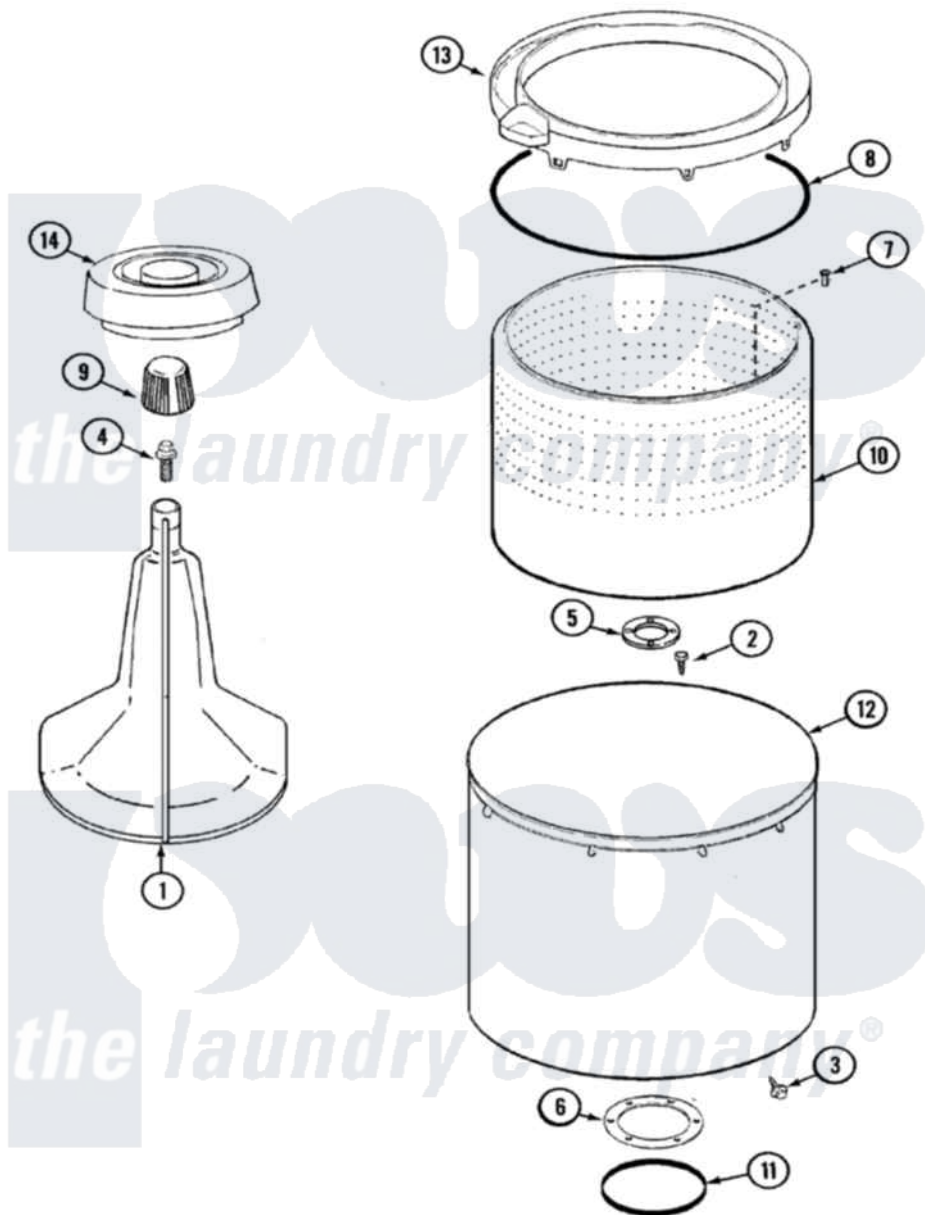

Admiral LATA300AAW 06 - TUB

Admiral [Residential Admiral LATA300AAW Washer Parts](#) Parts Diagram 06 - TUB
 Click on the part number to view part

Item	Original Part Number	Replaced By	Status	Part Description
1	35-3580			Agitator
2	25-7947	21001063		Screw, Shoulder
3	25-7953	22002933		Screw
4	25-7948	W10309247		Screw
5	35-3685			Gasket, Basket To Centerpost
6	35-3686			Gasket, Tub To Housing
7	25-7965	3400504		Screw
8	35-2328			Seal, Tub Top
9	35-2733			Cap, Agitator
10	35-3687		Not Available	BASKET, SPIN
11	35-2978			Seal, Tub/Housing
12	35-3700			Tub Assembly
13	35-3578		Not Available	TOP, TUB
"	35-2262		Not Available	SHIELD, TUB TOP
14	35-2550			Dispenser, Rinse