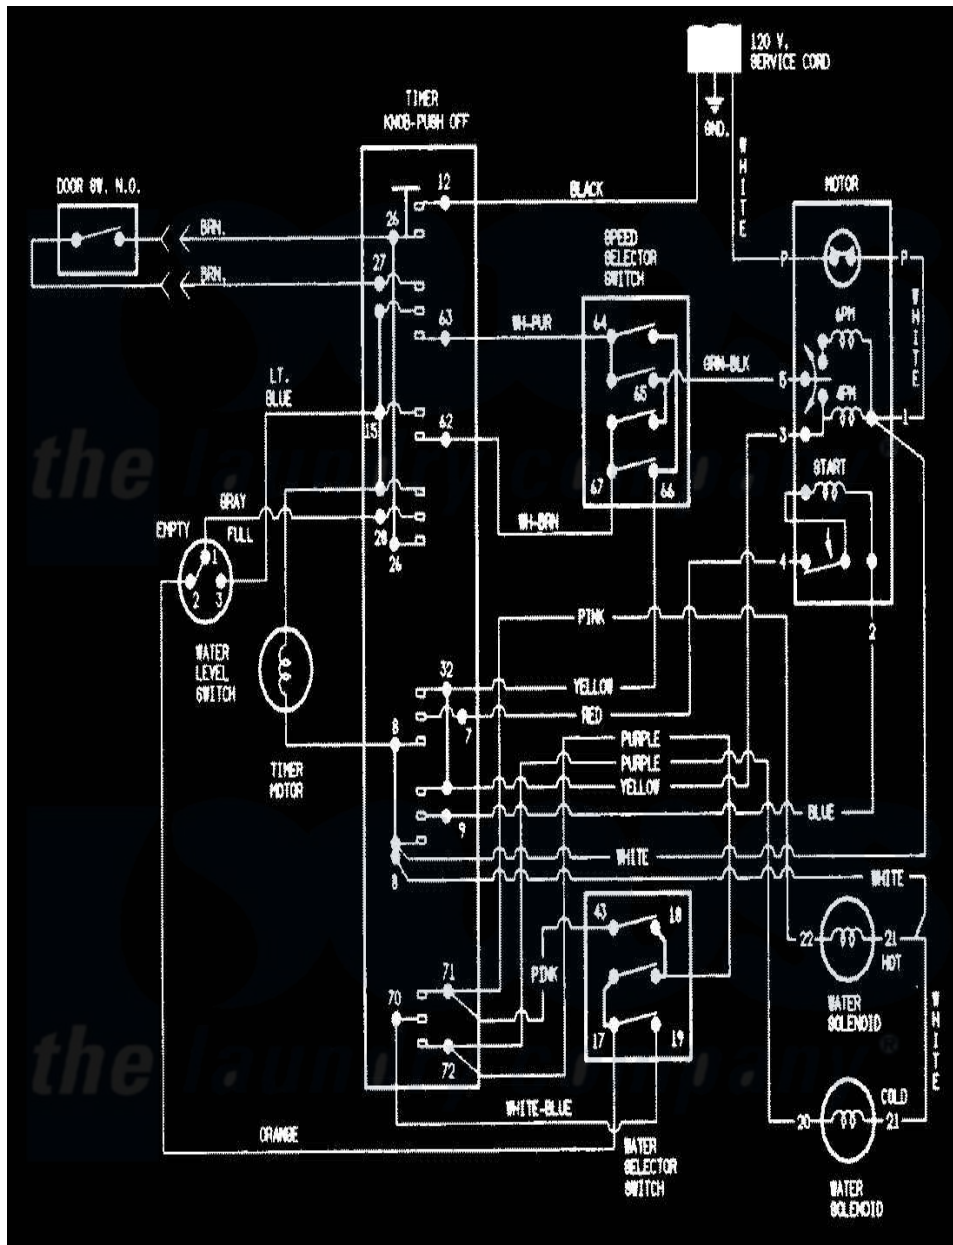

Admiral LATA300AAW 07 - WIRING INFORMATION

Admiral Residential Admiral LATA300AAW Washer Parts Parts Diagram 07 - WIRING INFORMATION
 Click on the part number to view part

Item	Original Part Number	Replaced By	Status	Part Description
NI	15001239		Not Available	WIRING INFORMATION