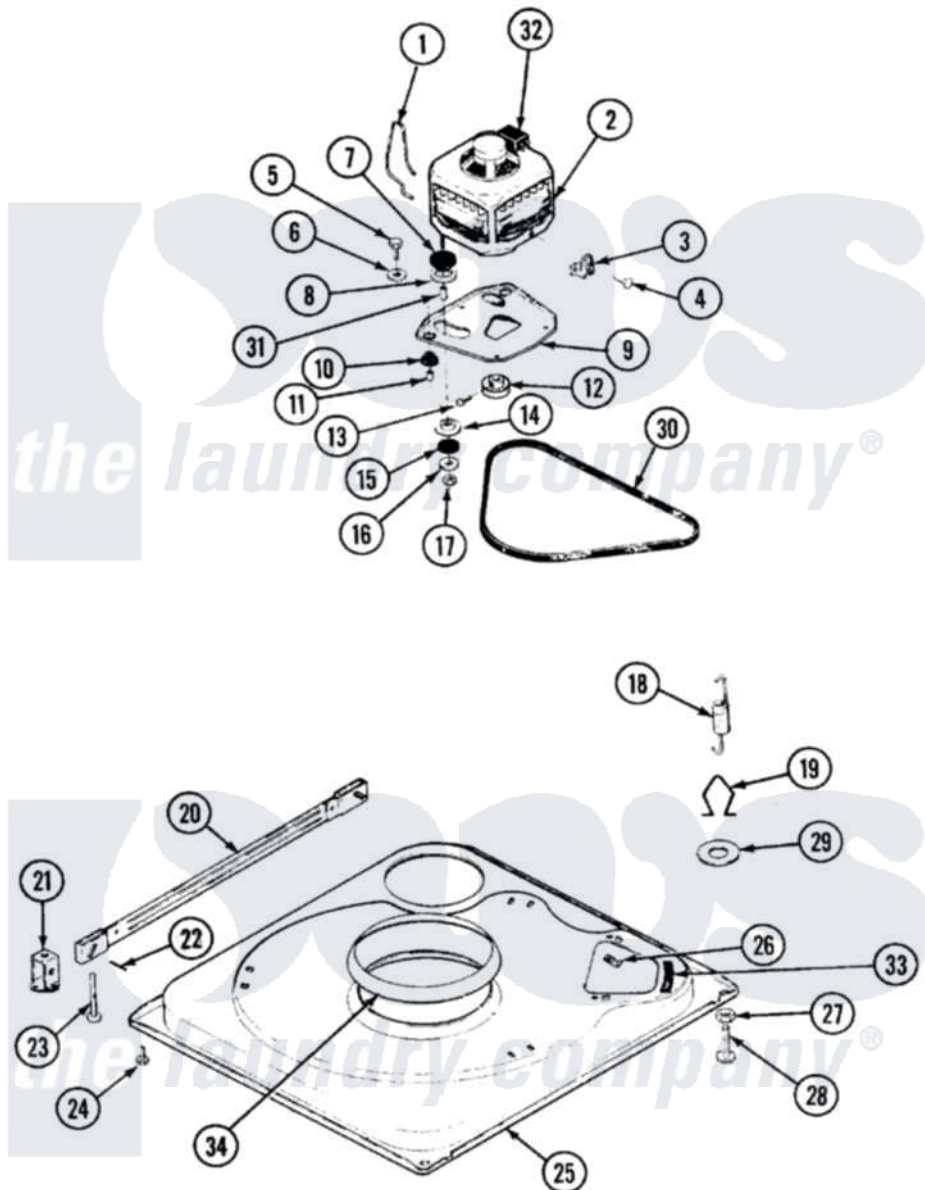

Admiral LATA300AGL 01 - BASE

Admiral Residential Admiral LATA300AGL Washer Parts Parts Diagram 01 - BASE
 Click on the part number to view part

Item	Original Part Number	Replaced By	Status	Part Description
1	35-0235			Spring, Motor Pivot
2	LA-2003			Motor Replacement Kit
"	35-3649	LA-2003		Motor Replacement Kit
3	33-9945			Slide, Foot
4	25-7418	33001178		Back, Tumbler
5	25-7833	21001977		Screw
6	25-7834			Washer, Motor/Base Screw
7	33-9946			Isolator, Motor
8	35-3570			Washer, Motor Pivot
9	35-2810	21001783		Plate And Screw Assembly
10	35-3646			Isolator, Motor Plate
11	25-7831			Spacer, Mounting
12	33-1171	21001833		Pulley, Motor
13	25-7117			Set Screw
14	35-3571			Slide, Motor Pivot
15	33-9967			Washer, Motor Isolator

16	25-7047		Washer, Flat
17	25-7325	Y707702	Locknut
18	35-3658		Spring, Suspension
19	35-2976	Not Available	HOOK, SUSPENSION SPRING
20	35-2049	21001881	Bar, Stabilizer
21	35-2046		Bracket, Stabilizer
22	35-2052		Pin, Stabilizer
23	35-2050	22004469	Leg And Foot Self Stabalizing
24	35-3020	22004469	Leg And Foot Self Stabalizing
25	35-2984	Not Available	BASE
26	25-7838	25-7845	Speednut, Motor
27	25-7845		Speednut, Motor
28	35-0837	25001119	Foot And Pad Assembly
"	35-0772	25001119	Foot And Pad Assembly
29	Y25-7951		Washer, Suspension Hook
30	35-2279		Belt, Drive
31	25-7830		Spacer
32	33-9765		Switch, Motor
33	35-2065		Pad, Motor Plate
34	35-3788	21002026	Snubber