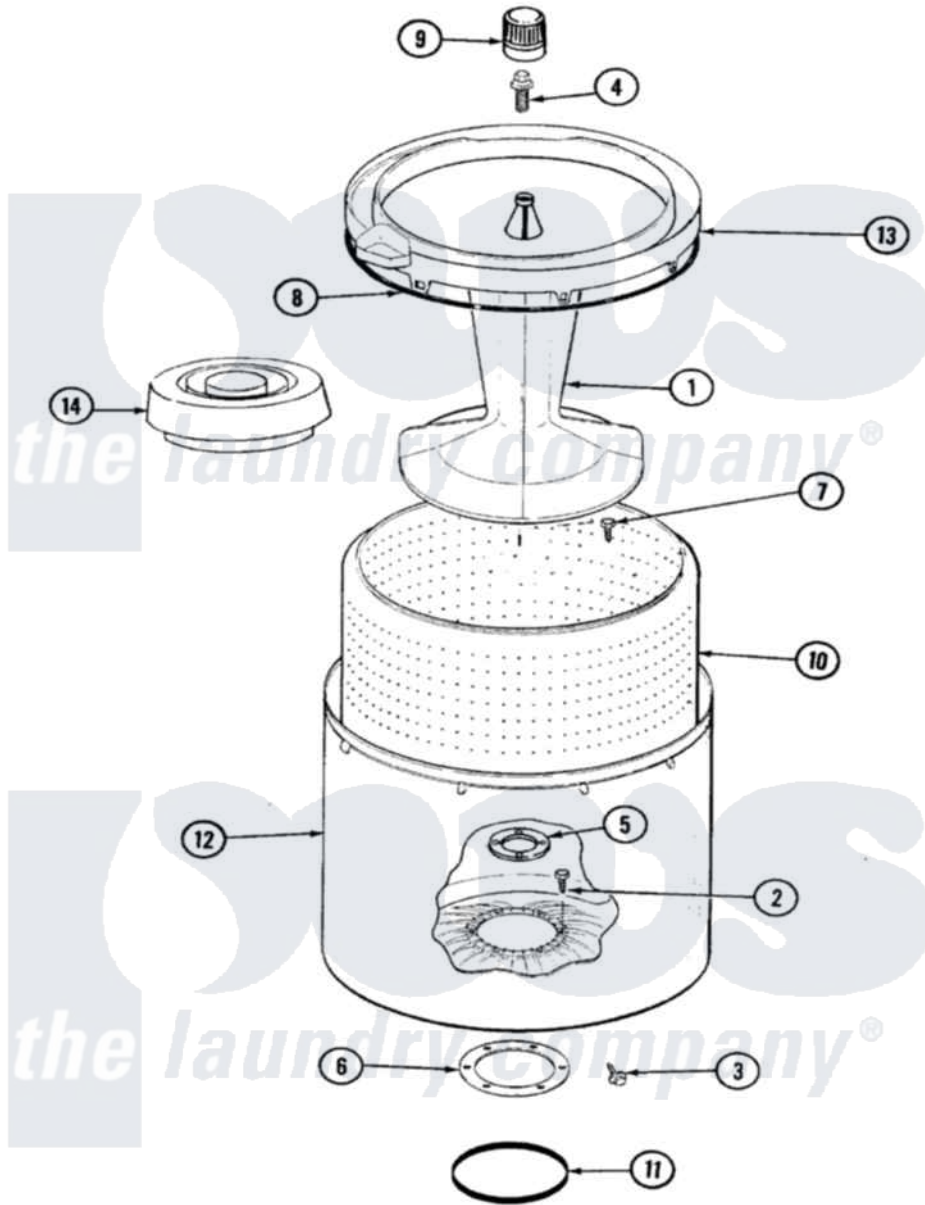

Admiral LATA300AGL 05 - TUB

Admiral [Residential Admiral LATA300AGL Washer Parts](#) Parts Diagram 05 - TUB
 Click on the part number to view part

Item	Original Part Number	Replaced By	Status	Part Description
1	35-3580			Agitator
2	25-7947	21001063		Screw, Shoulder
3	25-7953	22002933		Screw
4	25-7948	W10309247		Screw
5	35-3685			Gasket, Basket To Centerpost
6	35-3686			Gasket, Tub To Housing
7	25-7965	3400504		Screw
8	35-2328			Seal, Tub Top
9	35-2733			Cap, Agitator
10	35-3687		Not Available	BASKET, SPIN
11	35-2978			Seal, Tub/Housing
12	35-3700			Tub Assembly
13	35-3578		Not Available	TOP, TUB
"	35-2262		Not Available	SHIELD, TUB TOP
14	35-2550			Dispenser, Rinse