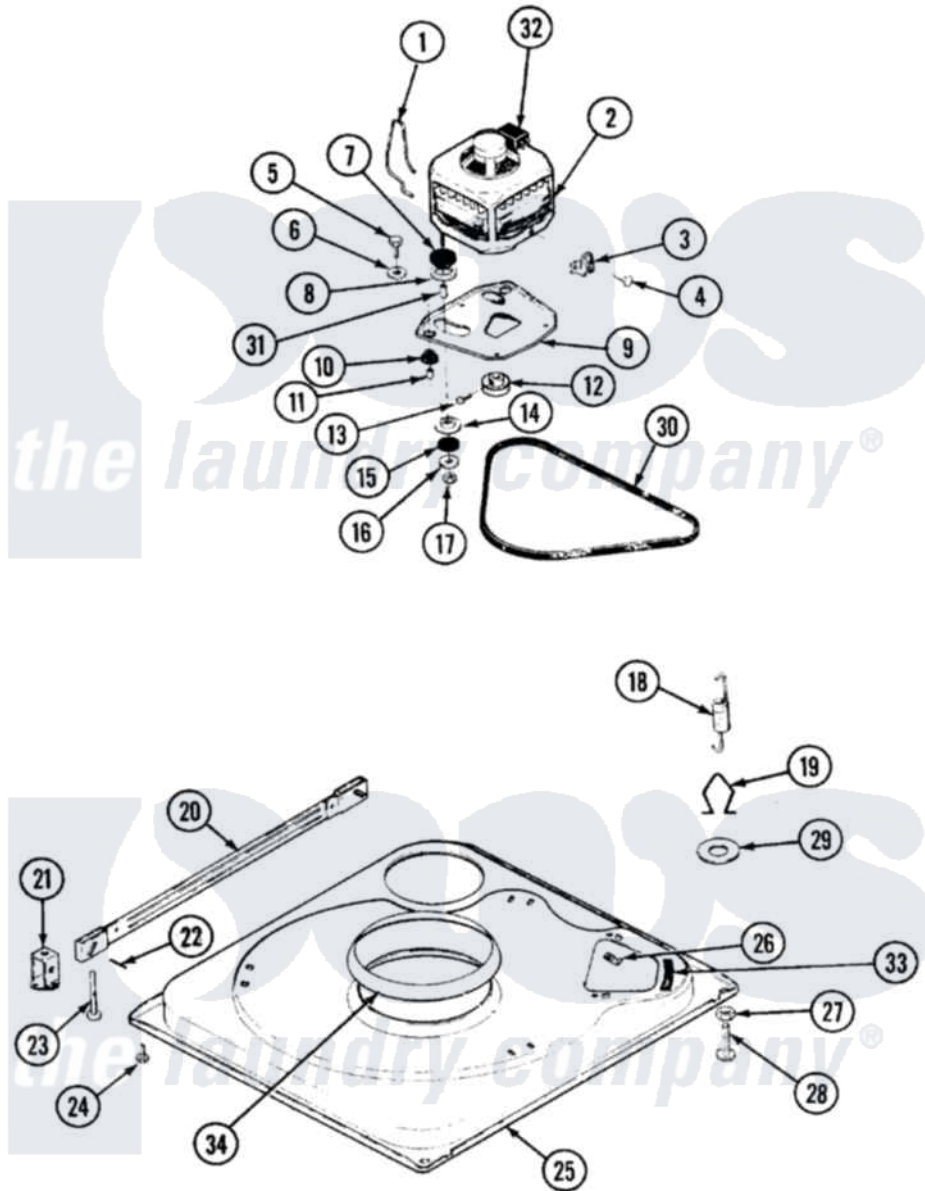

# Admiral LATA300AGW 01 - BASE

Admiral [Residential Admiral LATA300AGW Washer Parts](#) Parts Diagram 01 - BASE  
 Click on the part number to view part

Item	Original Part Number	Replaced By	Status	Part Description
1	<a href="#">35-0235</a>			Spring, Motor Pivot
2	<a href="#">LA-2003</a>			Motor Replacement Kit
"	35-3649	<a href="#">LA-2003</a>		Motor Replacement Kit
3	<a href="#">33-9945</a>			Slide, Foot
4	25-7418	<a href="#">33001178</a>		Back, Tumbler
5	25-7833	<a href="#">21001977</a>		Screw
6	<a href="#">25-7834</a>			Washer, Motor/Base Screw
7	<a href="#">33-9946</a>			Isolator, Motor
8	<a href="#">35-3570</a>			Washer, Motor Pivot
9	35-2810	<a href="#">21001783</a>		Plate And Screw Assembly
10	<a href="#">35-3646</a>			Isolator, Motor Plate
11	<a href="#">25-7831</a>			Spacer, Mounting
12	33-1171	<a href="#">21001833</a>		Pulley, Motor
13	<a href="#">25-7117</a>			Set Screw
14	<a href="#">35-3571</a>			Slide, Motor Pivot
15	<a href="#">33-9967</a>			Washer, Motor Isolator

16	<a href="#">25-7047</a>		Washer, Flat
17	25-7325	<a href="#">Y707702</a>	Locknut
18	<a href="#">35-3658</a>		Spring, Suspension
19	35-2976	Not Available	HOOK, SUSPENSION SPRING
20	35-2049	<a href="#">21001881</a>	Bar, Stabilizer
21	<a href="#">35-2046</a>		Bracket, Stabilizer
22	<a href="#">35-2052</a>		Pin, Stabilizer
23	35-2050	<a href="#">22004469</a>	Leg And Foot Self Stabalizing
24	35-3020	<a href="#">22004469</a>	Leg And Foot Self Stabalizing
25	35-2984	Not Available	BASE
26	25-7838	<a href="#">25-7845</a>	Speednut, Motor
27	<a href="#">25-7845</a>		Speednut, Motor
28	35-0837	<a href="#">25001119</a>	Foot And Pad Assembly
"	35-0772	<a href="#">25001119</a>	Foot And Pad Assembly
29	<a href="#">Y25-7951</a>		Washer, Suspension Hook
30	<a href="#">35-2279</a>		Belt, Drive
31	<a href="#">25-7830</a>		Spacer
32	<a href="#">33-9765</a>		Switch, Motor
33	<a href="#">35-2065</a>		Pad, Motor Plate
34	35-3788	<a href="#">21002026</a>	Snubber