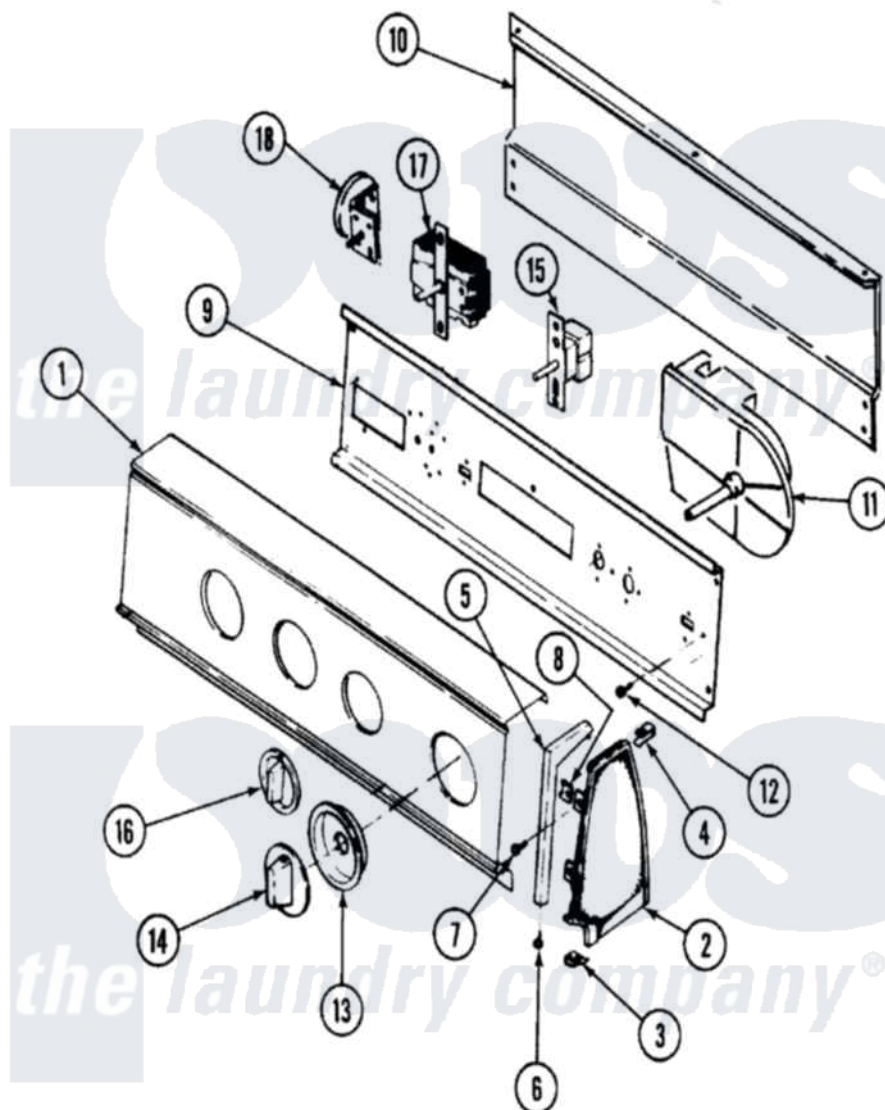

Admiral LATA300AGW 02 - CONTROL PANEL

Admiral [Residential Admiral LATA300AGW Washer Parts](#) Parts Diagram 02 - CONTROL PANEL
 Click on the part number to view part

Item	Original Part Number	Replaced By	Status	Part Description
1	25-7702			Speedclip, End Cap To Control Panel
"	25-7793			Screw
"	35-4150		Not Available	PANEL CONTROL
2	35-2487	21001451		Cap- End
"	35-2488	21001452		Cap- End
3	34-9487		Not Available	PLATE, REINFORCEMENT
"	25-7697	25-2219		Screw
"	25-7851			Speedclip, End Cap To Top
4	25-7435	33002917		Screw, No.10-16
"	25-7852			Speedclip, Rr Shld To End Cap
5	53-0277		Not Available	TRIM, END CAP (RT)
"	53-0278		Not Available	TRIM, END CAP (LT)
6	25-7760			Screw
7	25-3092	90767		Screw, 8A X 3/8 HeX Washer Head Tapping

8	25-7702		Speedclip, End Cap To Control Panel
9	53-1676		Shield, Control
"	53-2504	31001193	Pad, Shield
10	25-3092	90767	Screw, 8A X 3/8 HeX Washer Head Tapping
"	25-3457		Screw, Sems
"	25-7853	25-7933	Ring, Retaining
"	35-2688	21001460	Shield, Rear
11	35-4140	Not Available	TIMER
12	25-0205	216412	Screw, Bracket To Timer
13	35-2255	21001497	Skirt Ri
14	35-2486	12500058	Knob Ski
15	35-3855		Switch, Temp
"	25-3092	90767	Screw, 8A X 3/8 HeX Washer Head Tapping
16	35-2185	21001283	Knob, Selector---Piq
17	25-3092	90767	Screw, 8A X 3/8 HeX Washer Head Tapping
"	35-3208		Switch, Speed
18	35-3691	21001554	Switch, Water Level
"	25-3092	90767	Screw, 8A X 3/8 HeX Washer Head Tapping
19	35-4178	Not Available	MANUAL, USE & CARE
"	21001033	Not Available	MANUAL, USE & CARE
20	16002079	Not Available	GUIDE, QUICK REF - ADMIRAL