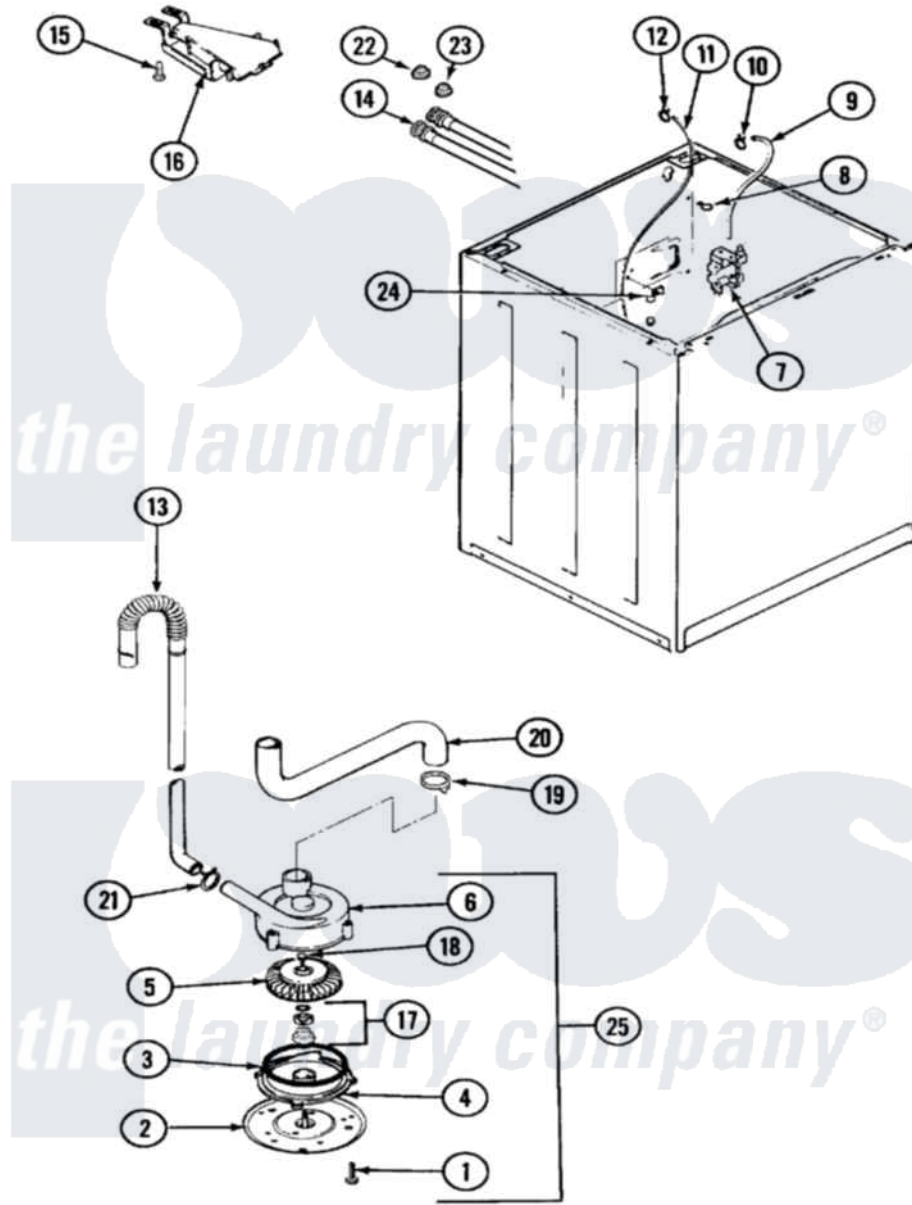

Admiral LATA300AGW 03 - MOTOR & PUMP

Admiral [Residential Admiral LATA300AGW Washer Parts](#) Parts Diagram 03 - MOTOR & PUMP
 Click on the part number to view part

Item	Original Part Number	Replaced By	Status	Part Description
1	25-7405	3196164		Screw
2	33-6035		Not Available	PLATE & PULLEY ASSY.
3	33-6032			Gasket
4	35-2058			Base, Pump
5	35-2057	35-6465		Pump Assem
6	35-2056		Not Available	HOUSING, PUMP
7	25-7220			Clip, Cabinet Top
"	35-2375			Valve, Water Mixing-230V
8	25-7867	596669		Clamp, Manifold
9	35-3623	12002749		Hose, Flume Kit
10	25-7867	596669		Clamp, Manifold
11	35-2261		Not Available	PAD, PRESSURE SWITCH HOSE
"	21001060	21001748		Hose, Pressure Switch
12	33-6099			Clamp
13	33-9537	22003814		Retainer, Drain Hose
"	35-3539	21001872		Hose, Drain

14	35-3400		Inlet Hose Assembly
"	35-3401		Inlet Hose Assembly
15	25-3092	90767	Screw, 8A X 3/8 HeX Washer Head Tapping
16	35-2051	21001760	Flume Assembly / Water Diverter
17	35-0707		Seal, Seat And "O" Ring
18	25-7894	W10001180	Screw
19	25-6068	285655	Clamp, Hose
20	35-3584	21001915	Hose, Tub To Pump
21	25-7080	285655	Clamp, Hose
22	25-7048		Washer
23	33-7313	33-4264N	Strainer And Washer Kit
24	25-7796	596669	Clamp, Manifold
25	35-2099	35-6465	Pump Assem
"	35-2344		Restrictor, Flow