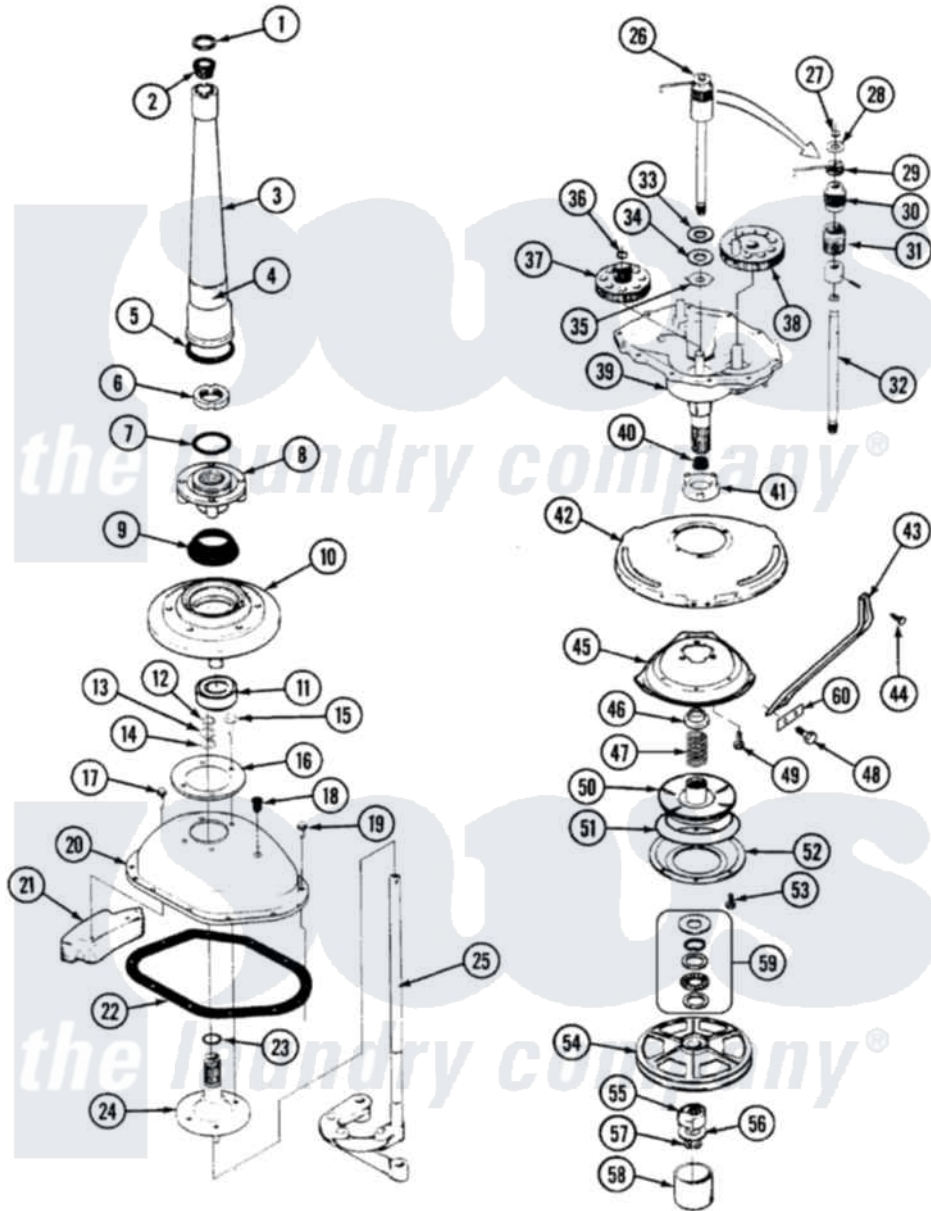

Admiral LATA300AGW 05 - TRANSMISSION

Admiral [Residential Admiral LATA300AGW Washer Parts](#) Parts Diagram 05 - TRANSMISSION
 Click on the part number to view part

Item	Original Part Number	Replaced By	Status	Part Description
1	25-7941			"O" Ring, Agr Drive Shaft
2	35-2835	21001066		Bearing, Centerpost
3	35-2792	21001401		Center Pos
4	35-3214	33-6790		Bearing, Agitator
"	35-2983		Not Available	CENTERPOST ASSY.
5	35-2906			Seal, Centerpost Bottom
6	35-2791			Nut, Spin Tube
7	25-7938			"O" Ring, Basket Drive Hub
8	35-3647	W10219156		Tub Seal
9	35-2974			Tub Seal/Hub Assembly
10	35-2716	12001561		Bearing And Seal Housing Assembly
11	35-2205			Bearing, Spin
"	35-2972	12001561		Bearing And Seal Housing Assembly
12	25-7949		Not Available	RING, RETAINING (AG. SHAFT)