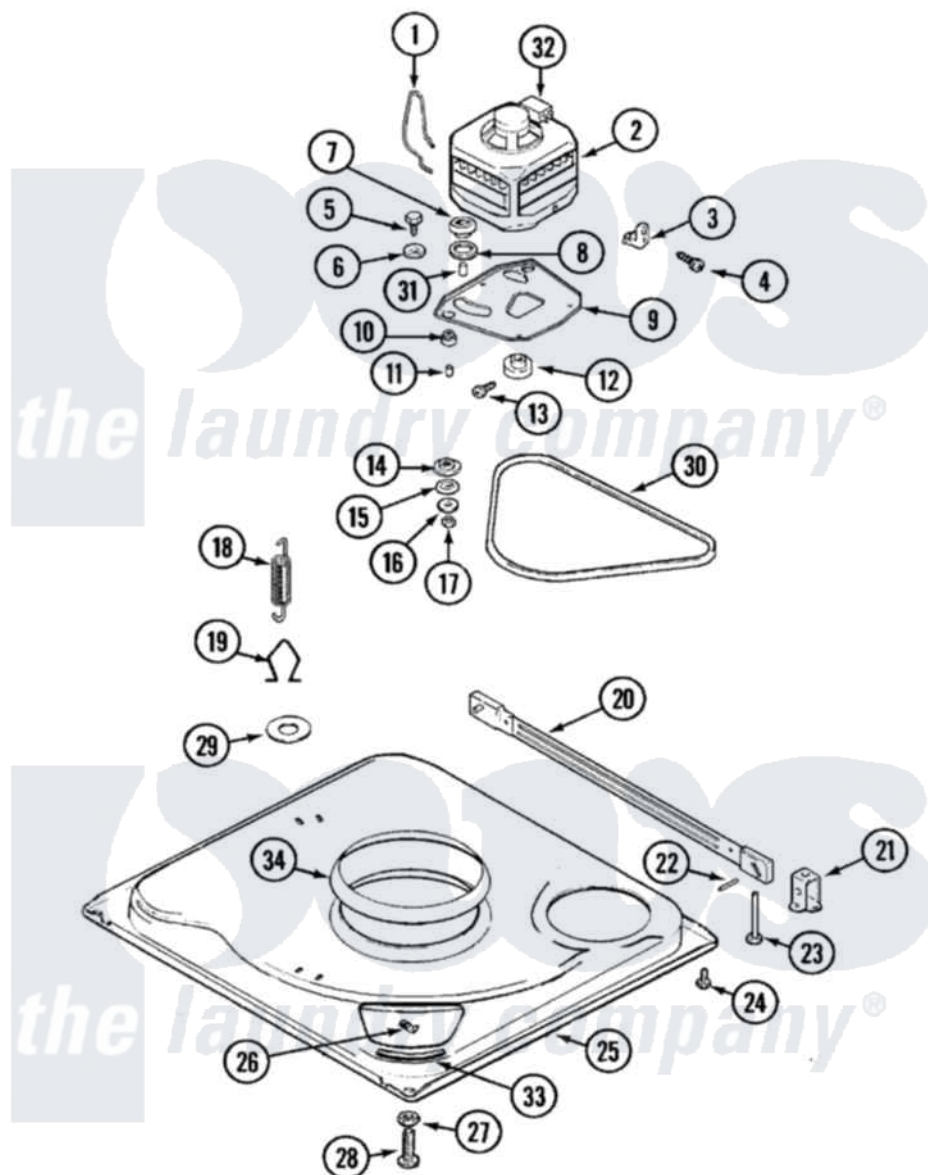

Admiral LATA400AAE 01 - BASE (LATA400AAE)

Admiral [Residential Admiral LATA400AAE Washer Parts](#) Parts Diagram 01 - BASE (LATA400AAE)
 Click on the part number to view part

Item	Original Part Number	Replaced By	Status	Part Description
1	21001110	22004376		Spring, Motor Pivot
"	35-0235			Spring, Motor Pivot
2	21001170			Motor And Pulley/Plate Assembly
"	21001400			Motor/Plate Assembly
"	LA-2002		Not Available	MOTOR KIT
3	33-9945			Slide, Foot
"	21001109	21001486		Foot Slide, Isolator
4	25-7418	33001178		Back, Tumbler
5	25-7833	21001977		Screw
6	25-7834			Washer, Motor/Base Screw
7	33-9946			Isolator, Motor
8	33-9944	35-3570		Washer, Motor Pivot
9	21001111	21001783		Plate And Screw Assembly
"	35-2810	21001783		Plate And Screw Assembly
10	33-9941	35-3646		Isolator, Motor Plate
"	35-3646			Isolator, Motor Plate

11	25-7831		Spacer, Mounting
12	21001108		Pulley, Motor
"	35-2124	W10143344	Pulley
13	25-7117		Set Screw
14	33-9943	35-3571	Slide, Motor Pivot
15	33-9967		Washer, Motor Isolator
16	25-7047		Washer, Flat
17	25-7325	Y707702	Locknut
18	21001165		Spring, Suspension
"	21001138	22002922	Tool, Spring Removal
"	35-3658		Spring, Suspension
19	35-2976	Not Available	HOOK, SUSPENSION SPRING
"	21001166		Hook, Suspension Spring
20	35-2049	21001881	Bar, Stabilizer
21	35-2046		Bracket, Stabilizer
22	35-2052		Pin, Stabilizer
23	35-3020	22004469	Leg And Foot Self Stabalizing
24	25-7828	489483	Screw 10-32 X 1/2
25	35-2984	Not Available	BASE
"	21001169	12002701	Base Kit
26	25-7838	25-7845	Speednut, Motor
27	25-7915		Hex Nut
28	35-0772	25001119	Foot And Pad Assembly
"	35-0837	25001119	Foot And Pad Assembly
29	Y25-7951		Washer, Suspension Hook
30	35-2320	21352320	Belt, Drive
31	25-7830		Spacer
32	33-9765		Switch, Motor
33	35-2065		Pad, Motor Plate
34	21001161	21002026	Snubber
"	35-3788	21002026	Snubber