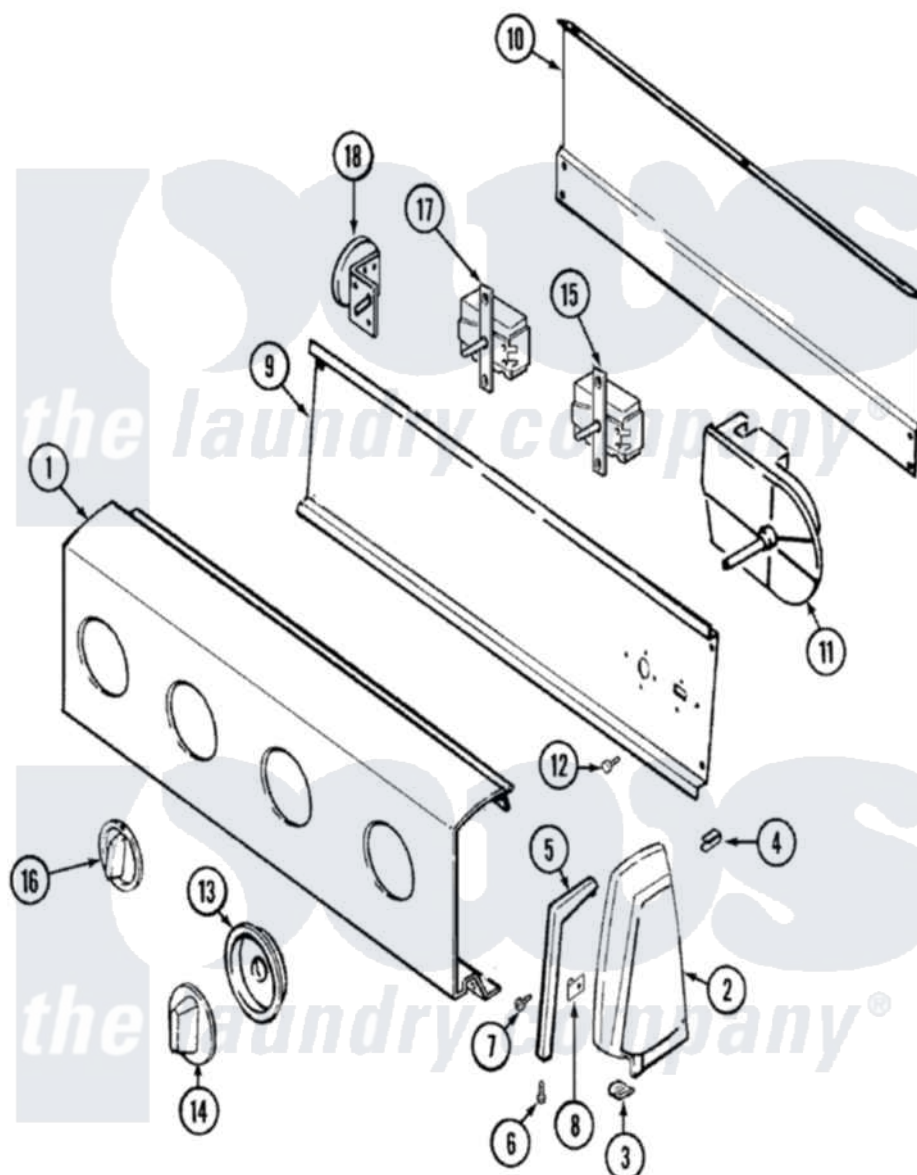

Admiral LATA400AAE 02 - CONTROL PANEL (LATA400AAE)

Admiral [Residential Admiral LATA400AAE Washer Parts](#) Parts Diagram 02 - CONTROL PANEL (LATA400AAE)
 Click on the part number to view part

| Item | Original Part Number | Replaced By | Status | Part Description |
|------|-------------------------|--------------------------|---------------|-------------------------------------|
| 1 | 25-7793 | | | Screw |
| " | 21001076 | | Not Available | PANEL, CONTROL |
| " | 21001213 | | Not Available | PANEL, CONTROL |
| " | 25-7702 | | | Speedclip, End Cap To Control Panel |
| 2 | 35-2669 | | Not Available | CAP, END (LT)(WHT) |
| " | 35-2668 | 21001453 | | Cap- End |
| 3 | 25-7697 | 25-2219 | | Screw |
| " | 25-7851 | | | Speedclip, End Cap To Top |
| 4 | 25-7435 | 33002917 | | Screw, No.10-16 |
| " | 25-7852 | | | Speedclip, Rr Shld To End Cap |
| 5 | 53-0278 | | Not Available | TRIM, END CAP (LT) |
| " | 53-0277 | | Not Available | TRIM, END CAP (RT) |
| " | 31001054 | | Not Available | TRIM, ENDCAP (RT WHT) |
| " | 31001055 | | Not Available | TRIM, ENDCAP (LT WHT) |
| 6 | 25-7760 | | | Screw |