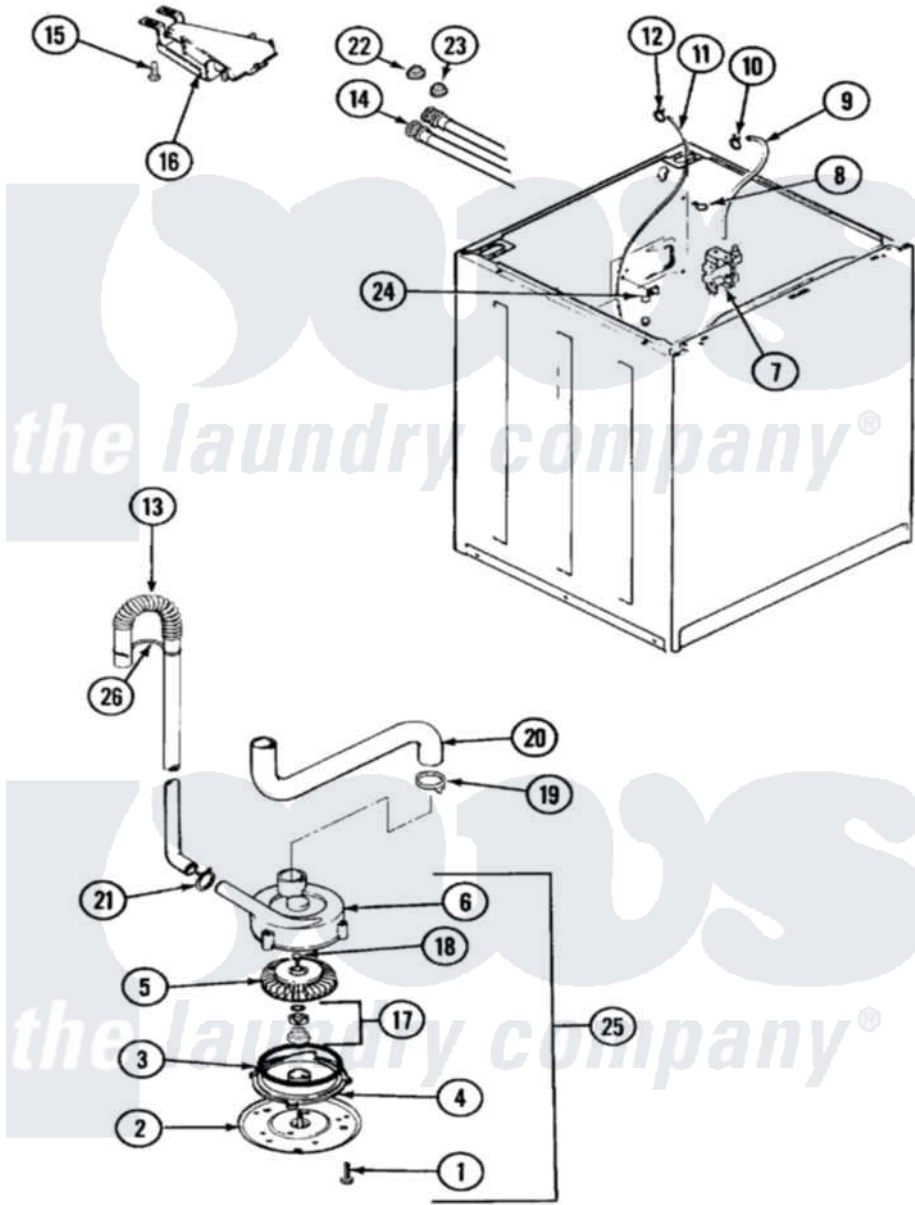

# Admiral LATA400AAE 03 - MOTOR & PUMP (LATA400AAE)

Admiral Residential Admiral LATA400AAE Washer Parts Parts Diagram 03 - MOTOR & PUMP (LATA400AAE)  
 Click on the part number to view part

Item	Original Part Number	Replaced By	Status	Part Description
1	25-7405	<a href="#">3196164</a>		Screw
2	33-6035		Not Available	PLATE & PULLEY ASSY.
3	<a href="#">33-6032</a>			Gasket
4	<a href="#">35-2058</a>			Base, Pump
5	35-2057	<a href="#">35-6465</a>		Pump Assem
6	35-2056		Not Available	HOUSING, PUMP
7	21001396	<a href="#">35-2374N</a>		Valve, Water
"	35-2374	<a href="#">35-2374N</a>		Valve, Water
"	21001378	<a href="#">35-2374N</a>		Valve, Water
"	<a href="#">25-7220</a>			Clip, Cabinet Top
8	25-7867	<a href="#">596669</a>		Clamp, Manifold
9	35-2378	<a href="#">12002749</a>		Hose, Flume Kit
10	25-7867	<a href="#">596669</a>		Clamp, Manifold
11	35-2322	<a href="#">21001748</a>		Hose, Pressure Switch
"	35-2261		Not Available	PAD, PRESSURE SWITCH HOSE
12	25-7796	<a href="#">596669</a>		Clamp, Manifold

13	33-9537	<a href="#">22003814</a>	Retainer, Drain Hose
"	35-3538	<a href="#">21001872</a>	Hose, Drain
"	35-3539	<a href="#">21001872</a>	Hose, Drain
14	33-7891	<a href="#">89503</a>	Hose-Inlet
"	35-0874	<a href="#">76313</a>	Hosefill
15	25-3092	<a href="#">90767</a>	Screw, 8A X 3/8 HeX Washer Head Tapping
16	35-2051	<a href="#">21001760</a>	Flume Assembly / Water Diverter
17	<a href="#">35-0707</a>		Seal, Seat And "O" Ring
18	25-7894	<a href="#">W10001180</a>	Screw
19	25-6068	<a href="#">285655</a>	Clamp, Hose
20	35-3584	<a href="#">21001915</a>	Hose, Tub To Pump
21	25-7080	<a href="#">285655</a>	Clamp, Hose
22	<a href="#">25-7048</a>		Washer
23	33-7313	<a href="#">33-4264N</a>	Strainer And Washer Kit
24	<a href="#">33-6099</a>		Clamp
25	35-2099	<a href="#">35-6465</a>	Pump Assem
"	<a href="#">35-2344</a>		Restrictor, Flow