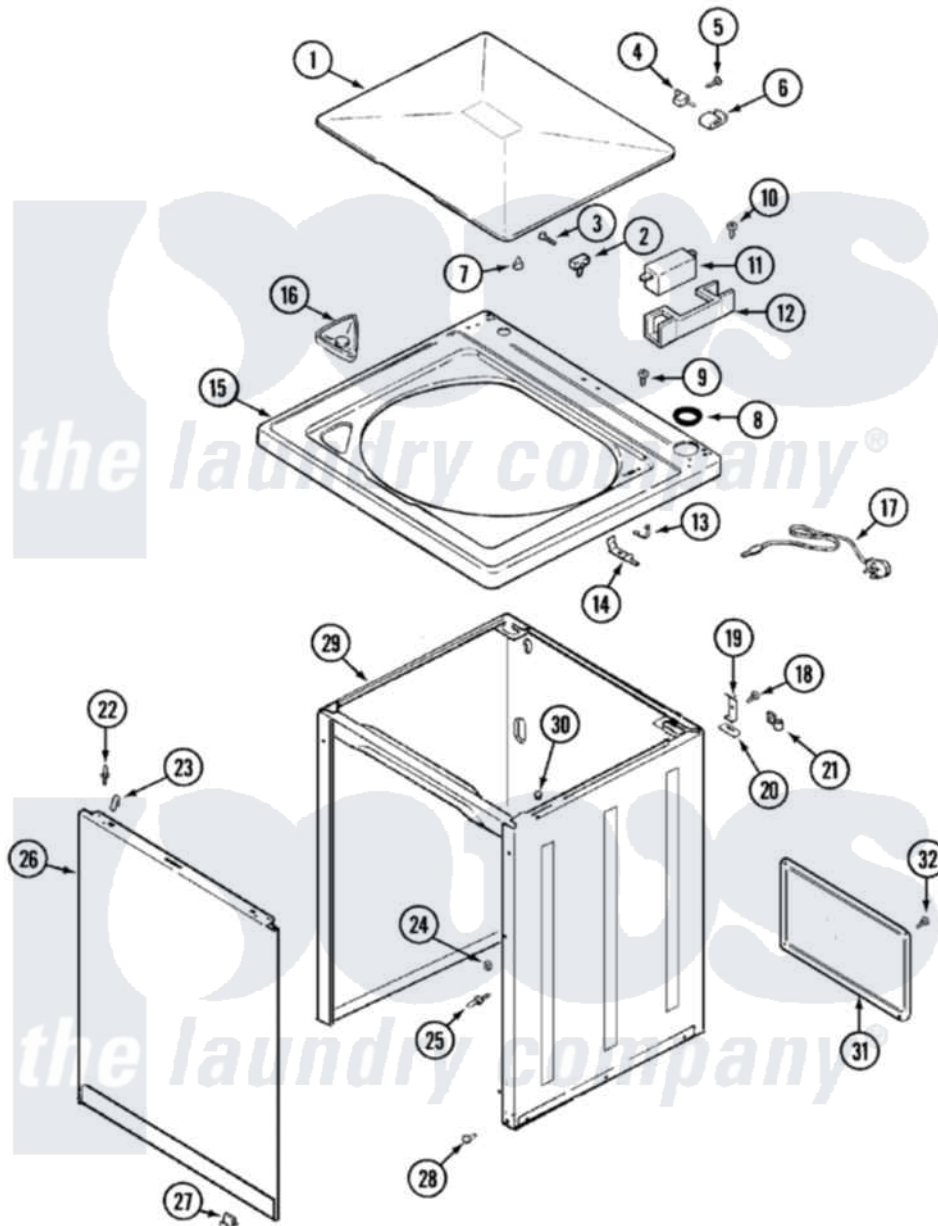

# Admiral LATA400AAE 04 - TOP (LATA400AAE)

Admiral Residential Admiral LATA400AAE Washer Parts Parts Diagram 04 - TOP (LATA400AAE)  
 Click on the part number to view part

Item	Original Part Number	Replaced By	Status	Part Description
2	<a href="#">25-7436</a>			Nylite Washer
"	<a href="#">43-0057</a>			Actuator, Door Switch
3	<a href="#">25-7438</a>			Screw
4	<a href="#">35-2045</a>			Pin, Hinge
5	<a href="#">25-7893</a>			Screw
6	<a href="#">35-2044</a>			Hinge, Lid
7	<a href="#">35-0581</a>			Bumper, Door
8	<a href="#">35-2064</a>			Bushing, Insulating
"	<a href="#">35-2063</a>			Bushing, Insulator
9	25-7463	<a href="#">7101P012-60</a>		Screw
10	21001136	<a href="#">3400872</a>		Screw, 8-18 X 3/8
"	25-7437	<a href="#">40040701</a>		Screw, Tapping No.6b-20
11	35-2904		Not Available	PAD, LID SWITCH
"	35-3382	<a href="#">12001187</a>		Kit, Lid Switch Assembly
"	21001137	<a href="#">12001187</a>		Kit, Lid Switch Assembly
"	21001148	<a href="#">12001187</a>		Kit, Lid Switch Assembly