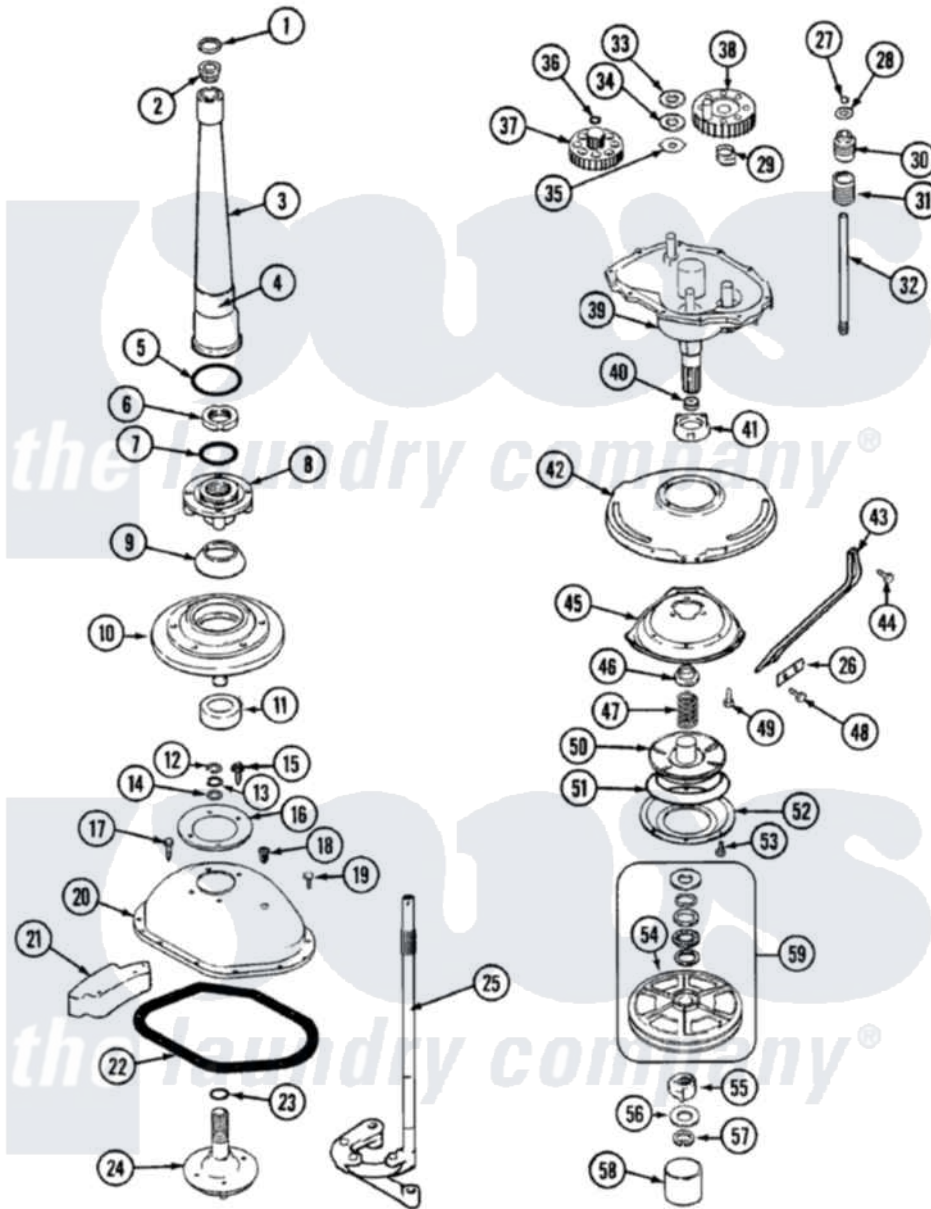

Admiral LATA400AAE 05 - TRANSMISSION (LATA400AAE SERIES 10-16)

Admiral Residential Admiral LATA400AAE Washer Parts Parts Diagram 05 - TRANSMISSION (LATA400AAE SERIES 10-16)

Click on the part number to view part

Item	Original Part Number	Replaced By	Status	Part Description
1	25-7941			"O" Ring, Agtr Drive Shaft
2	35-2835	21001066		Bearing, Centerpost
3	35-2792	21001401		Center Pos
"	35-2983		Not Available	CENTERPOST ASSY.
4	35-3214	33-6790		Bearing, Agitator
5	35-2906			Seal, Centerpost Bottom
6	35-2791			Nut, Spin Tube
7	25-7938			"O" Ring, Basket Drive Hub
8	35-3647	W10219156		Tub Seal
9	35-2974			Tub Seal/Hub Assembly
10	35-2716	12001561		Bearing And Seal Housing Assembly
11	35-2972	12001561		Bearing And Seal Housing Assembly
"	35-2205			Bearing, Spin
12	25-7949		Not Available	RING, RETAINING (AG. SHAFT)