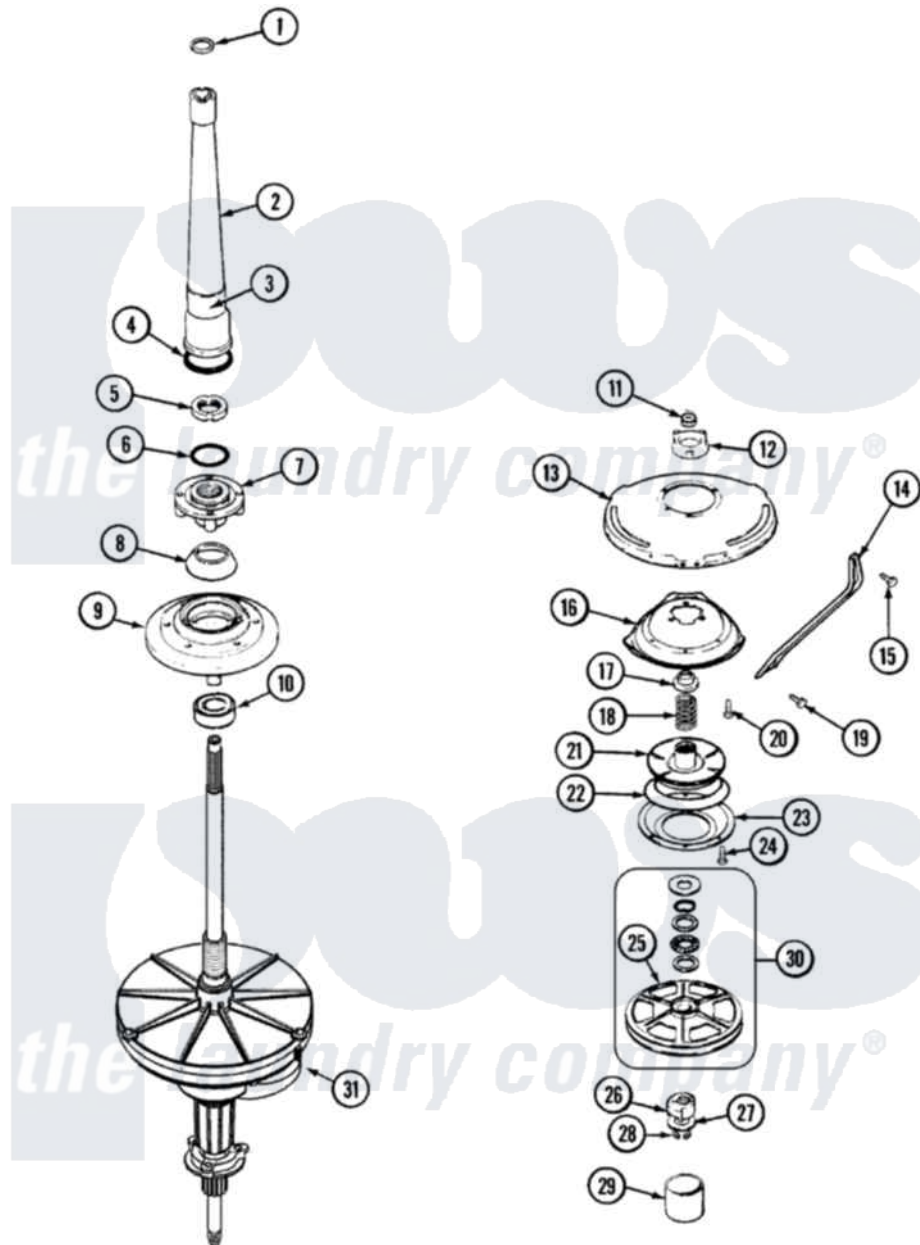

Admiral LATA400AAE 06 - TRANSMISSION (LATA400AAE SERIES 17)

Admiral Residential Admiral LATA400AAE Washer Parts Parts Diagram 06 - TRANSMISSION (LATA400AAE SERIES 17)

Click on the part number to view part

Item	Original Part Number	Replaced By	Status	Part Description
1	25-7941			"O" Ring, Agtr Drive Shaft
2	35-2792	21001401		Center Pos
3	33-6790			Bearing, Agitator
"	35-2983		Not Available	CENTERPOST ASSY.
4	35-2906			Seal, Centerpost Bottom
5	35-2791			Nut, Spin Tube
6	25-7938			"O" Ring, Basket Drive Hub
7	35-3647	W10219156		Tub Seal
8	35-2974			Tub Seal/Hub Assembly
9	35-2716	12001561		Bearing And Seal Housing Assembly
10	35-2972	12001561		Bearing And Seal Housing Assembly
"	35-2205			Bearing, Spin
"	12001561			Bearing And Seal Housing Assembly
11	35-2010	207843		Lip Seal Repair Kit

12	35-2973	35-6680	Transmission
"	12001562		Bearing Assembly
"	35-2730	12001562	Bearing Assembly
13	21001162	21001518	Support, Tub
14	21001164	Not Available	BRACE, TUB
15	25-7895	21001858	Screw 5/16-18 x 1/2
16	21001163		Housing, Suspension
17	35-2017		Retainer, Brake Spring
18	35-2112	21001910	Spring, Brake
19	25-7930	21001858	Screw 5/16-18 x 1/2
20	25-7895	21001858	Screw 5/16-18 x 1/2
21	35-2948	35-6714	Brake Roto
22	21001161	21002026	Snubber
23	35-2018	35-6918	Stator, Brake
24	21001065		Screw, No.10-24 x .50 Hxnibhd
25	35-3829	12002213	Thrust Bearing Kit
26	LA-2007	12002213	Thrust Bearing Kit
27	35-2132		Washer, 1.25ODX.530IDX.032
"	35-2082		Washer, 1.25ODX.530IDX.062
28	25-7854		Ring, Retaining
29	35-2007		Cap, Dust
30	12500036	12002213	Thrust Bearing Kit
31	21001394	35-6680	Transmission