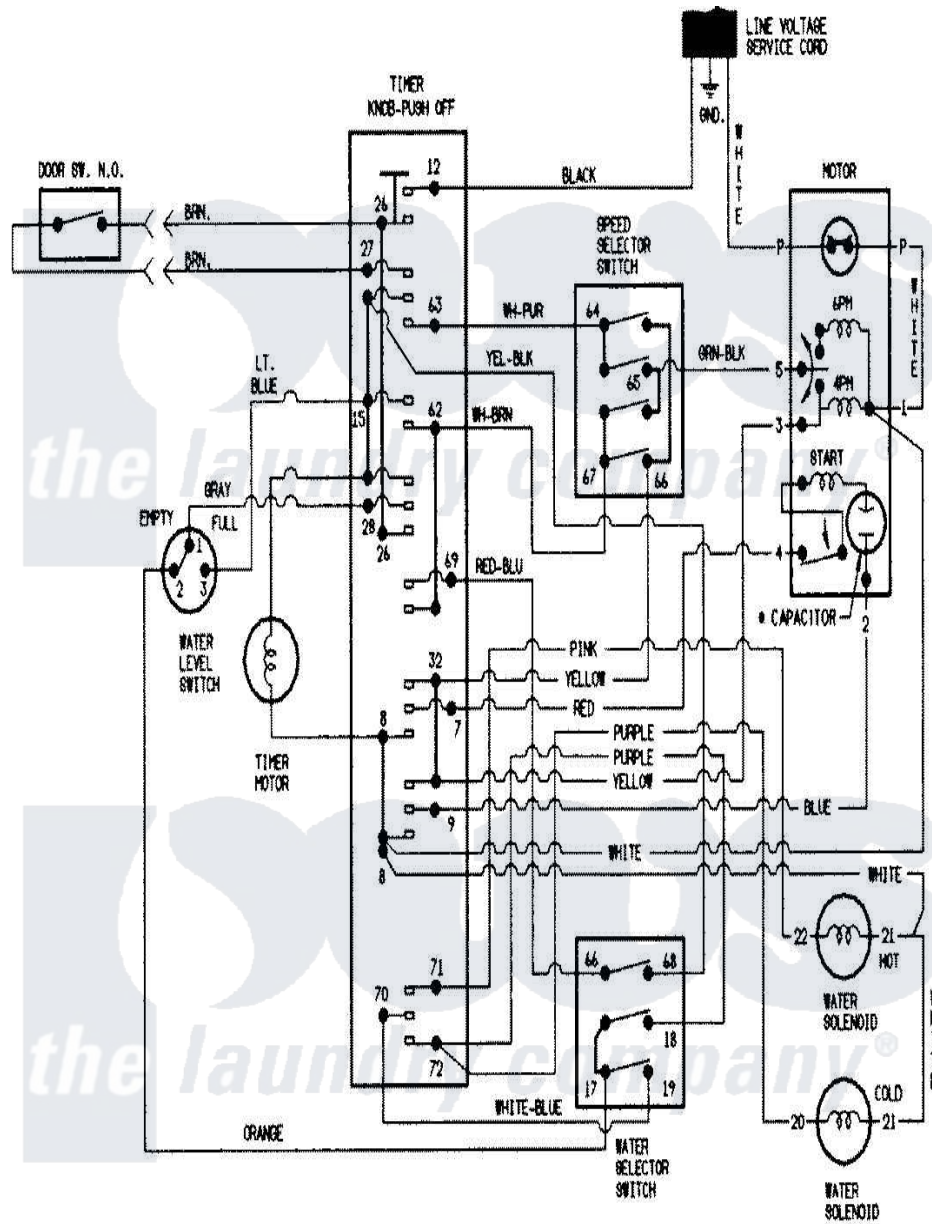

# Admiral LATA400AAE 08 - WIRING INFORMATION (LATA400AAE)

Admiral Residential Admiral LATA400AAE Washer Parts Parts Diagram 08 - WIRING INFORMATION (LATA400AAE)

[Click on the part number to view part](#)

Item	Original Part Number	Replaced By	Status	Part Description
NI	15001234		Not Available	WIRING INFORMATION