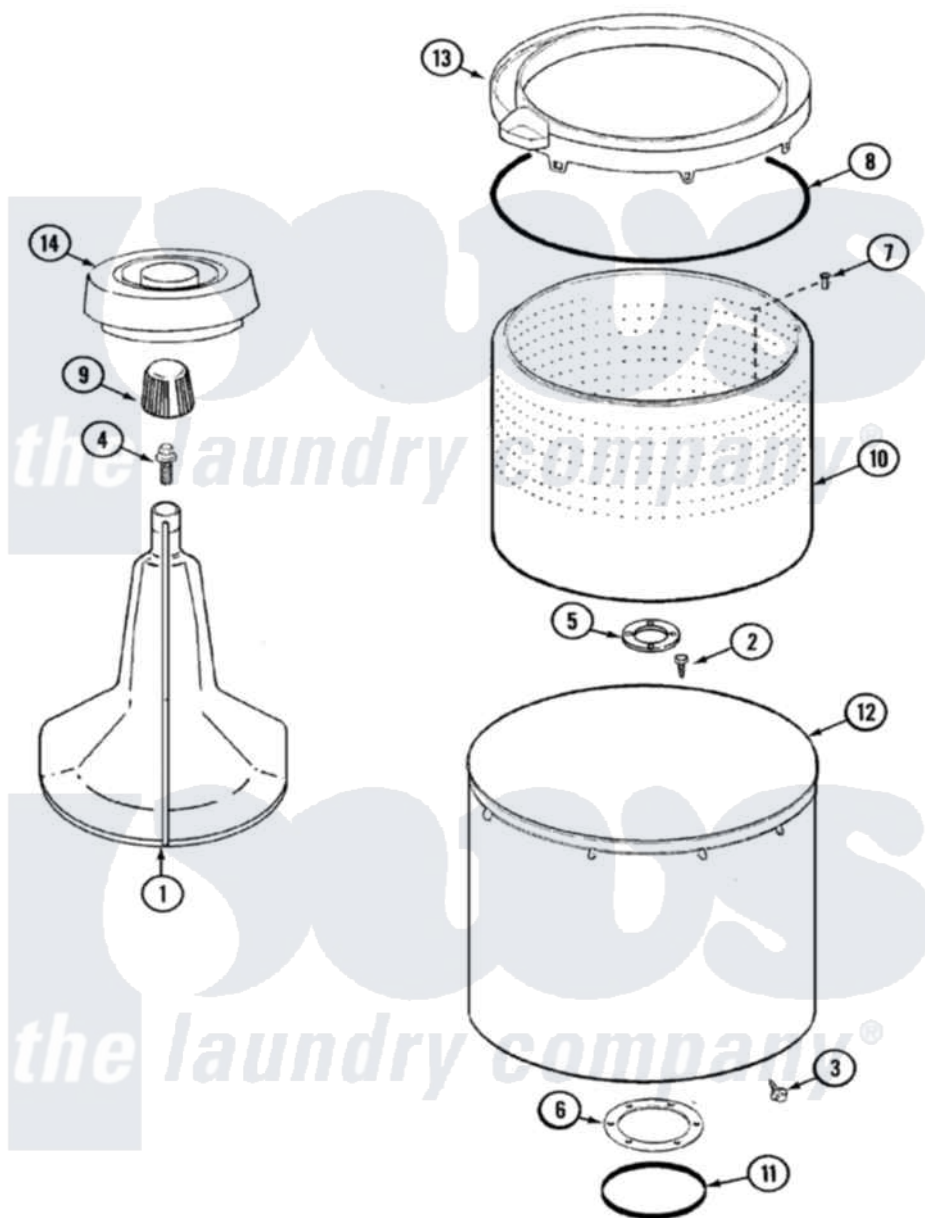

Admiral LATA400AAM 07 - TUB (LATA400AAM)

Admiral [Residential Admiral LATA400AAM Washer Parts](#) Parts Diagram 07 - TUB (LATA400AAM)
 Click on the part number to view part

Item	Original Part Number	Replaced By	Status	Part Description
1	35-3580			Agitator
2	25-7947	21001063		Screw, Shoulder
3	25-7953	22002933		Screw
4	25-7948	W10309247		Screw
5	35-3685			Gasket, Basket To Centerpost
6	35-3686			Gasket, Tub To Housing
7	25-7965	3400504		Screw
8	35-2328			Seal, Tub Top
9	35-2733			Cap, Agitator
10	35-3687		Not Available	BASKET, SPIN
11	35-2978			Seal, Tub/Housing
12	35-3700			Tub Assembly
13	35-3578		Not Available	TOP, TUB
"	35-2262		Not Available	SHIELD, TUB TOP
14	35-2550			Dispenser, Rinse