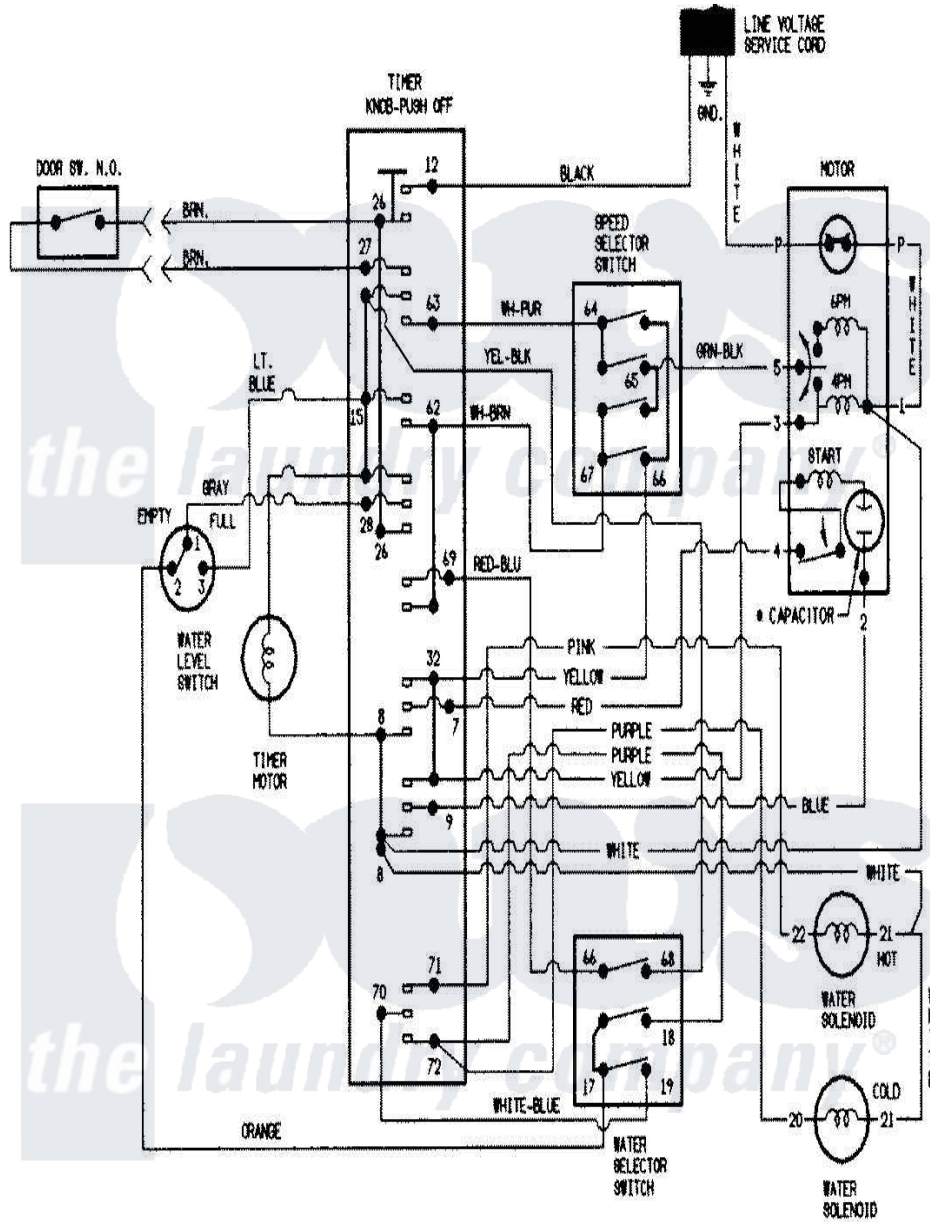

Admiral LATA400AAM 08 - WIRING INFORMATION (LATA400AAM)

Admiral [Residential Admiral LATA400AAM Washer Parts](#) Parts Diagram 08 - WIRING INFORMATION (LATA400AAM)

[Click on the part number to view part](#)

Item	Original Part Number	Replaced By	Status	Part Description
NI	15001234		Not Available	WIRING INFORMATION