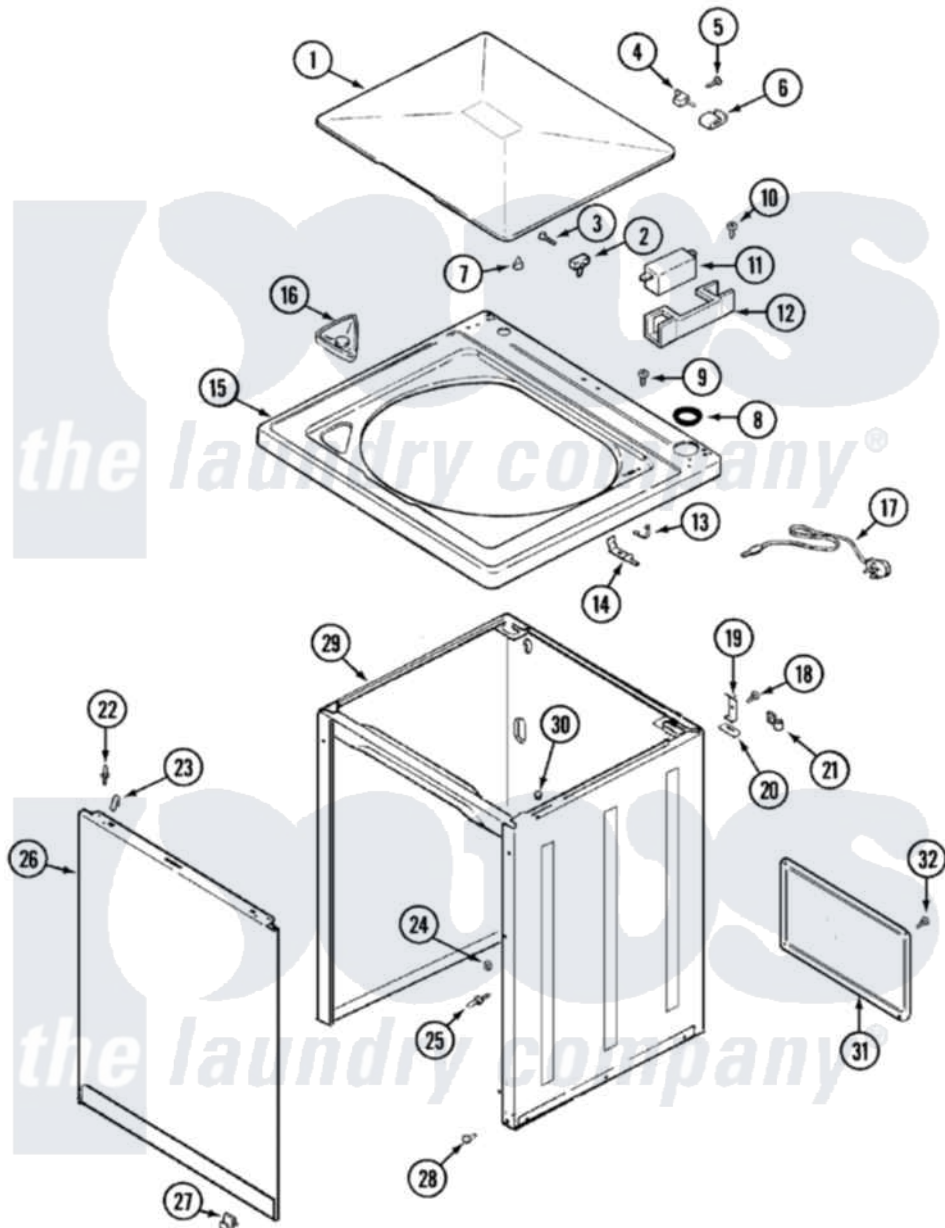

Admiral LATA400AAW 04 - TOP

Admiral [Residential Admiral LATA400AAW Washer Parts](#) Parts Diagram 04 - TOP
 Click on the part number to view part

Item	Original Part Number	Replaced By	Status	Part Description
1	35-2026			Lid
2	25-7436			Nylite Washer
"	43-0057			Actuator, Door Switch
3	25-7438			Screw
4	35-2045			Pin, Hinge
5	25-7893			Screw
6	35-2044			Hinge, Lid
7	35-0581			Bumper, Door
8	35-2064			Bushing, Insulating
"	35-2063			Bushing, Insulator
9	25-7463	7101P012-60		Screw
10	25-7437	40040701		Screw, Tapping No.6b-20
11	35-3382	12001187		Kit, Lid Switch Assembly
"	35-2904		Not Available	PAD, LID SWITCH
12	35-2795	12001187		Kit, Lid Switch Assembly
13	25-7878			Clip

14	35-3076	12001187	Kit, Lid Switch Assembly
15	35-2739		Top, Cabinet
16	35-2731	21001167	Dispenser, Bleach
17	35-0680		Not Available
18	25-7893		CORD, POWER
19	33-7450	35-2846	Screw
20	33-0930		Hinge, Cabinet Top
21	25-7796	596669	Pad, Top Hinge
22	53-0643		Clamp, Manifold
23	25-7220		Pin, Locator
24	25-0224	3400029	Clip, Cabinet Top
25	53-0643		Nut, Adapter Plate
26	35-2084		Pin, Locator
27	53-0120		Panel, Front
28	33-2653		Clip, Front Panel
29	35-2106	21001871	Bumper, Cabinet
30	33-2653		Cabinet
31	35-2108	21001871	Bumper, Cabinet
32	25-7733	681414	Cabinet
			Screw, 10AB X 1/2