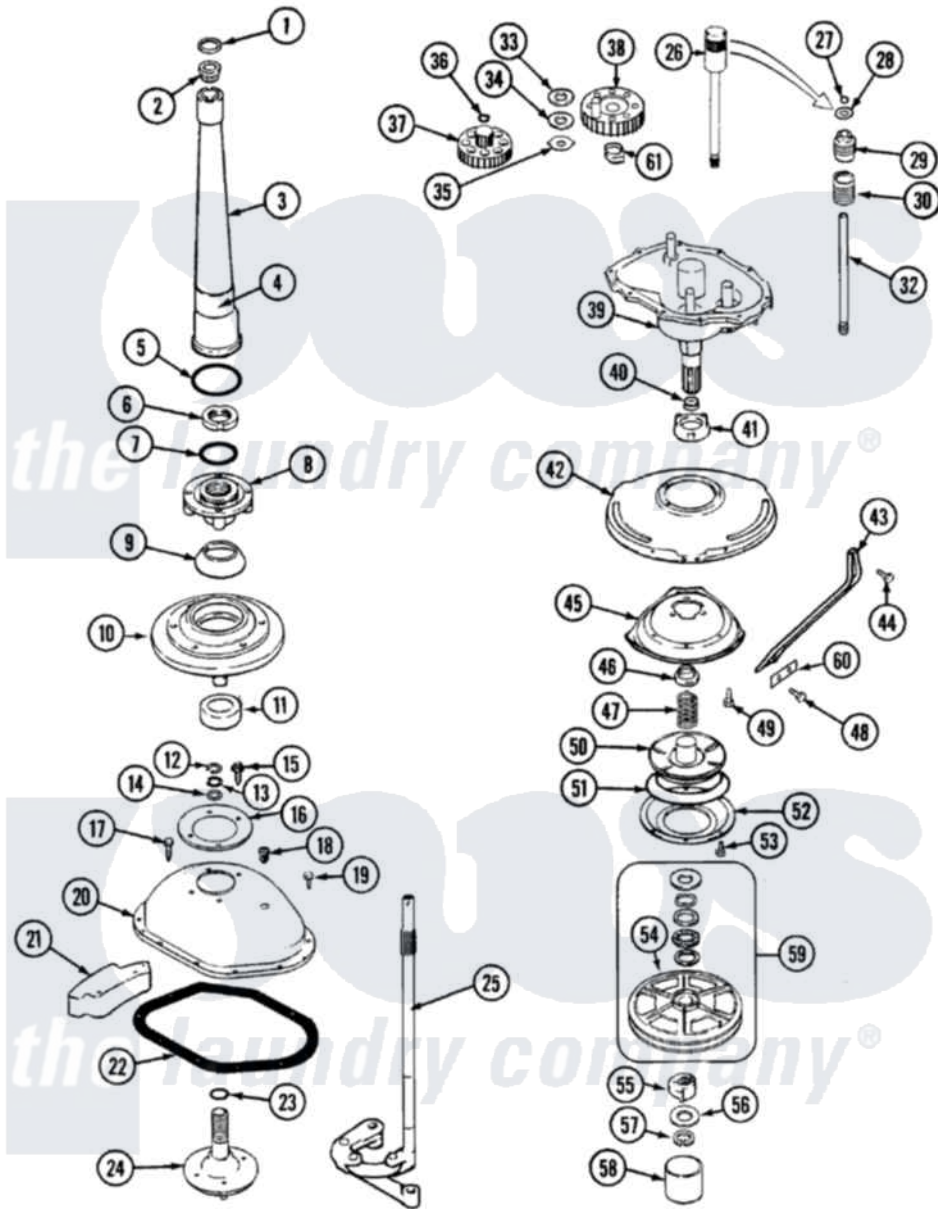

Admiral LATA400AAW 05 - TRANSMISSION

Admiral [Residential Admiral LATA400AAW Washer Parts](#) Parts Diagram 05 - TRANSMISSION
 Click on the part number to view part

Item	Original Part Number	Replaced By	Status	Part Description
1	25-7941			"O" Ring, Agr Drive Shaft
2	35-2835	21001066		Bearing, Centerpost
3	35-2792	21001401		Center Pos
4	35-2983		Not Available	CENTERPOST ASSY.
"	35-3214	33-6790		Bearing, Agitator
5	35-2906			Seal, Centerpost Bottom
6	35-2791			Nut, Spin Tube
7	25-7938			"O" Ring, Basket Drive Hub
8	35-3647	W10219156		Tub Seal
9	35-2974			Tub Seal/Hub Assembly
10	35-2716	12001561		Bearing And Seal Housing Assembly
11	35-2205			Bearing, Spin
"	35-2972	12001561		Bearing And Seal Housing Assembly
12	25-7949		Not Available	RING, RETAINING (AG. SHAFT)

51	35-3788	21002026		Snubber
52	35-2018	35-6918		Stator, Brake
53	25-7900	21001065		Screw, No.10-24 x .50 Hxnibhd
54	35-3829	12002213		Thrust Bearing Kit
55	35-2439	12002213		Thrust Bearing Kit
56	35-2132			Washer, 1.25ODX.530IDX.032
"	35-2082			Washer, 1.25ODX.530IDX.062
57	25-7854			Ring, Retaining
58	35-2007			Cap, Dust
59	12500036	12002213		Thrust Bearing Kit
60	35-2025		Not Available	PLATE, REINFORCEMENT
61	35-3384		Not Available	STOP, ANTIBACKUP CAM
"	W10124350		Not Available	NOT REQUIRED PART OR SEE NOTE
62	35-3748	35-6680		Transmission
"	21001091	35-6680		Transmission
"	35-3748	35-6680		Transmission