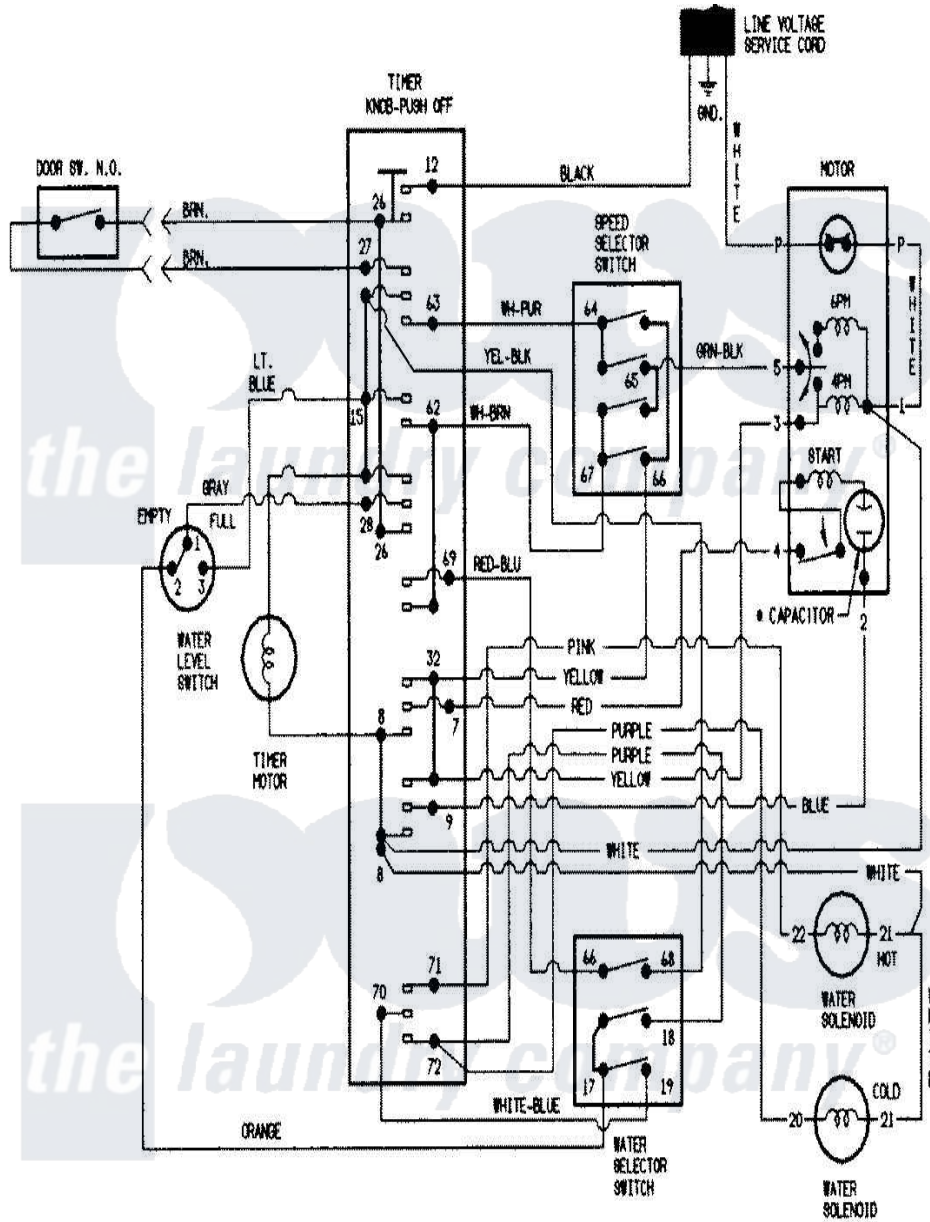

Admiral LATA400AAW 07 - WIRING INFORMATION

Admiral Residential Admiral LATA400AAW Washer Parts Parts Diagram 07 - WIRING INFORMATION
 Click on the part number to view part

Item	Original Part Number	Replaced By	Status	Part Description
NI	15001234		Not Available	WIRING INFORMATION