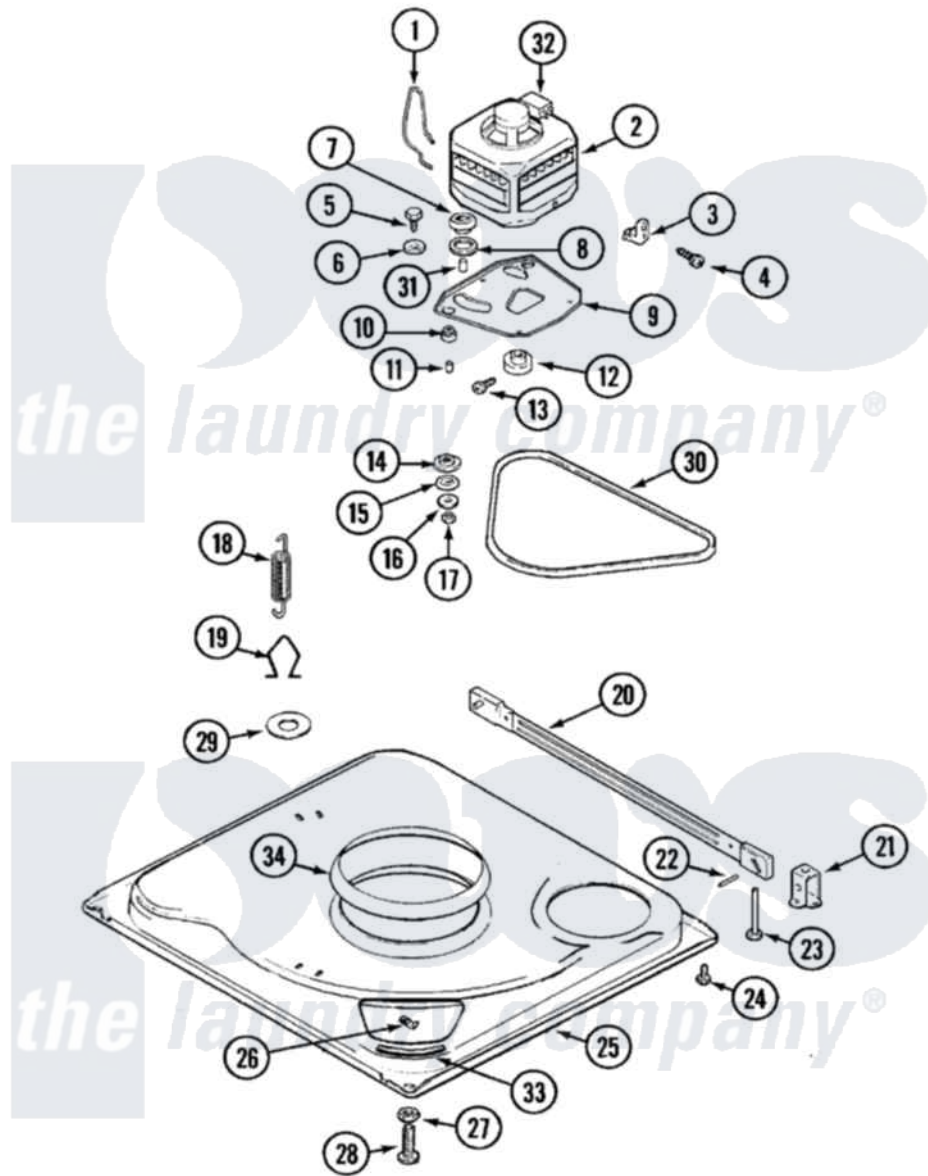

# Admiral LATA400AGE 01 - BASE

Admiral [Residential Admiral LATA400AGE Washer Parts](#) Parts Diagram 01 - BASE  
 Click on the part number to view part

Item	Original Part Number	Replaced By	Status	Part Description
1	<a href="#">35-0235</a>			Spring, Motor Pivot
"	21001110	<a href="#">22004376</a>		Spring, Motor Pivot
2	21001231	<a href="#">LA-2003</a>		Motor Replacement Kit
"	35-3649	<a href="#">LA-2003</a>		Motor Replacement Kit
"	<a href="#">LA-2003</a>			Motor Replacement Kit
3	<a href="#">33-9945</a>			Slide, Foot
"	21001109	<a href="#">21001486</a>		Foot Slide, Isolator
4	25-7418	<a href="#">33001178</a>		Back, Tumbler
"	W10124350		Not Available	NOT REQUIRED PART OR SEE NOTE
5	25-7833	<a href="#">21001977</a>		Screw
6	<a href="#">25-7834</a>			Washer, Motor/Base Screw
7	<a href="#">33-9946</a>			Isolator, Motor
8	33-9944	<a href="#">35-3570</a>		Washer, Motor Pivot
9	35-2810	<a href="#">21001783</a>		Plate And Screw Assembly
"	21001111	<a href="#">21001783</a>		Plate And Screw Assembly
10	<a href="#">35-3646</a>			Isolator, Motor Plate