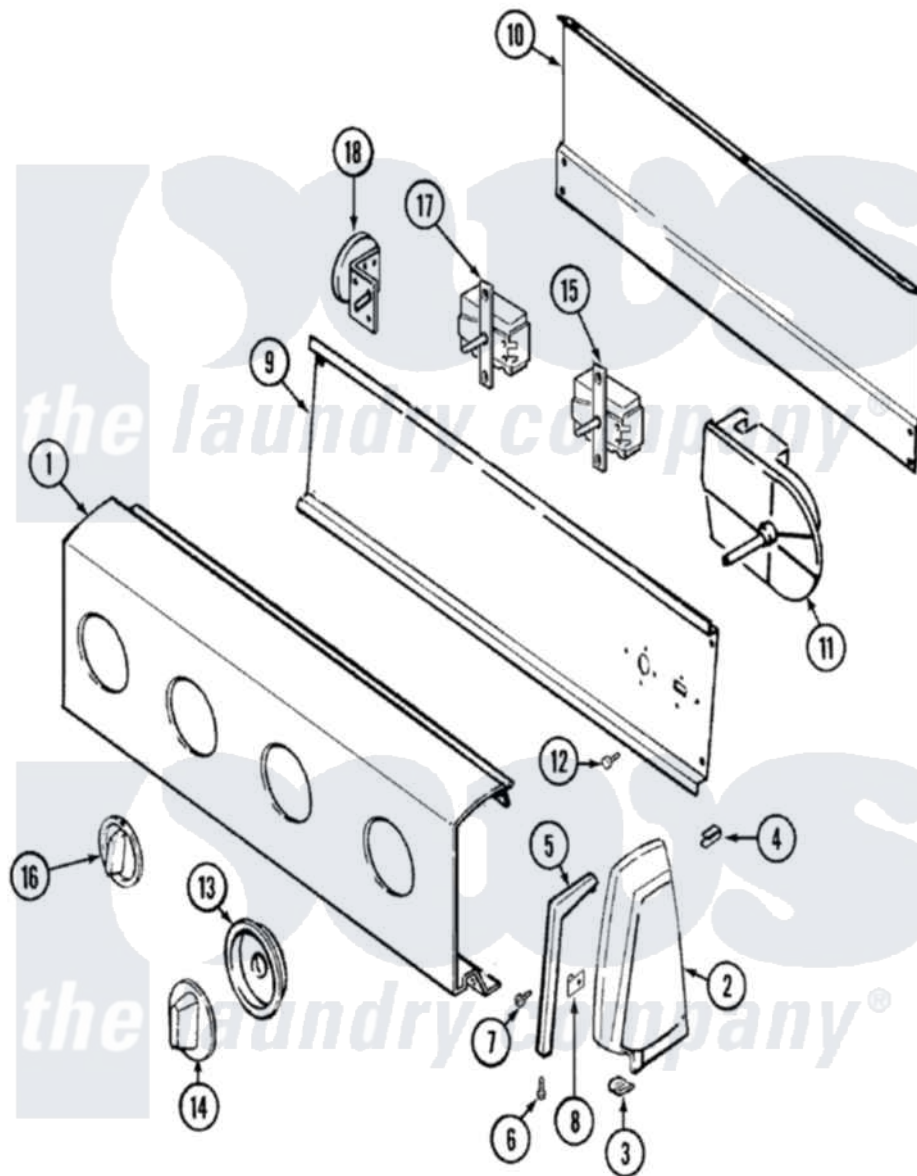

# Admiral LATA400AGE 02 - CONTROL PANEL

Admiral [Residential Admiral LATA400AGE Washer Parts](#) Parts Diagram 02 - CONTROL PANEL  
 Click on the part number to view part

Item	Original Part Number	Replaced By	Status	Part Description
1	<a href="#">25-7702</a>			Speedclip, End Cap To Control Panel
"	35-4152		Not Available	PANEL CONTROL
"	<a href="#">25-7793</a>			Screw
2	35-2668	<a href="#">21001453</a>		Cap- End
"	35-2669		Not Available	CAP, END (LT)(WHT)
3	<a href="#">25-7851</a>			Speedclip, End Cap To Top
"	25-7697	<a href="#">25-2219</a>		Screw
"	34-9487		Not Available	PLATE, REINFORCEMENT
4	25-7435	<a href="#">33002917</a>		Screw, No.10-16
"	<a href="#">25-7852</a>			Speedclip, Rr Shld To End Cap
5	53-0277		Not Available	TRIM, END CAP (RT)
"	53-0278		Not Available	TRIM, END CAP (LT)
6	<a href="#">25-7760</a>			Screw
7	25-3092	<a href="#">90767</a>		Screw, 8A X 3/8 HeX Washer Head Tapping