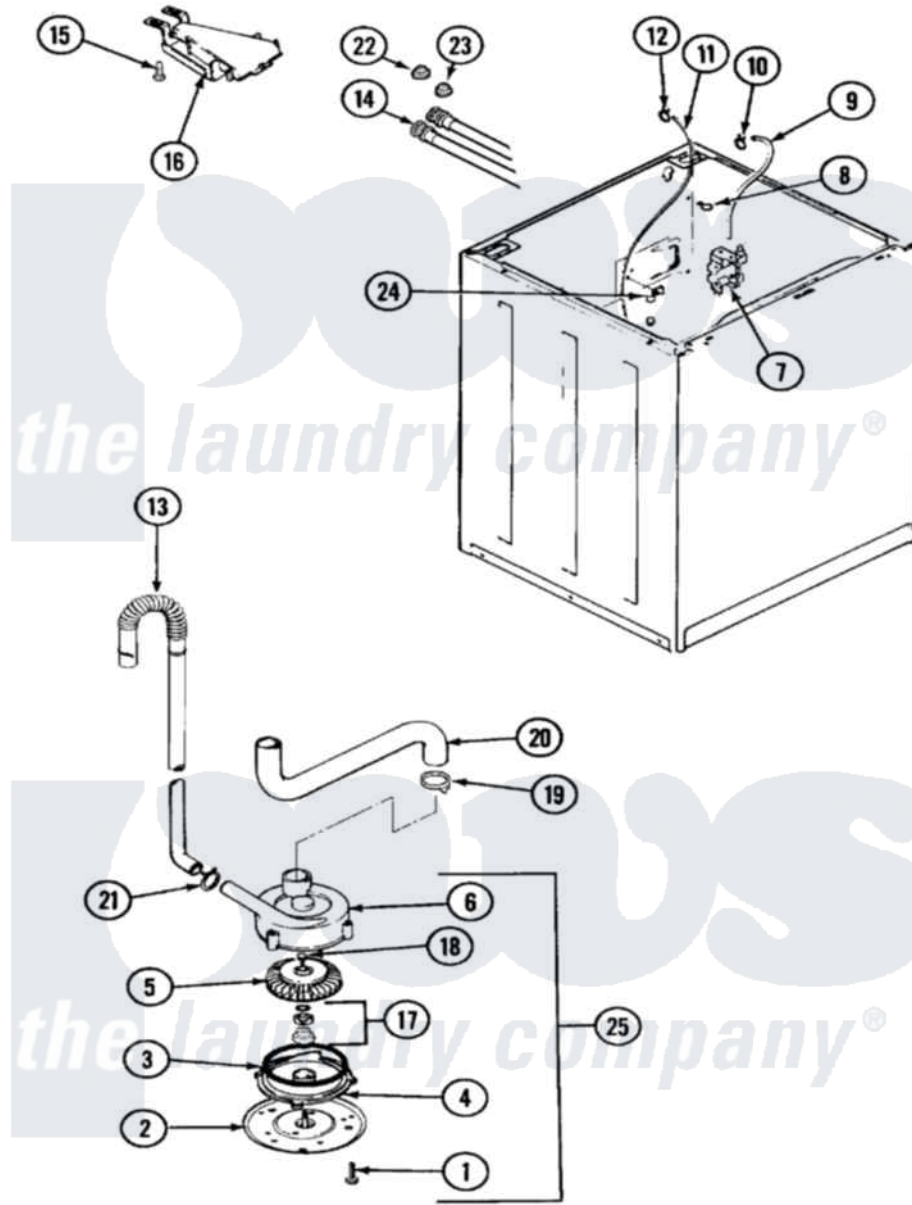

Admiral LATA400AGE 03 - MOTOR & PUMP

Admiral [Residential Admiral LATA400AGE Washer Parts](#) Parts Diagram 03 - MOTOR & PUMP
 Click on the part number to view part

Item	Original Part Number	Replaced By	Status	Part Description
1	25-7405	3196164		Screw
2	33-6035		Not Available	PLATE & PULLEY ASSY.
3	33-6032			Gasket
4	35-2058			Base, Pump
5	35-2057	35-6465		Pump Assem
6	35-2056		Not Available	HOUSING, PUMP
7	35-2375			Valve, Water Mixing-230V
"	25-7220			Clip, Cabinet Top
8	25-7867	596669		Clamp, Manifold
9	35-3623	12002749		Hose, Flume Kit
10	25-7867	596669		Clamp, Manifold
11	35-2322	21001748		Hose, Pressure Switch
"	35-2261		Not Available	PAD, PRESSURE SWITCH HOSE
12	25-7796	596669		Clamp, Manifold
13	33-9537	22003814		Retainer, Drain Hose
"	35-3539	21001872		Hose, Drain

14	35-3400		Inlet Hose Assembly
"	35-3401		Inlet Hose Assembly
15	25-3092	90767	Screw, 8A X 3/8 HeX Washer Head Tapping
16	35-2051	21001760	Flume Assembly / Water Diverter
17	35-0707		Seal, Seat And "O" Ring
18	25-7894	W10001180	Screw
19	25-6068	285655	Clamp, Hose
20	35-3584	21001915	Hose, Tub To Pump
21	25-7080	285655	Clamp, Hose
22	25-7048		Washer
23	33-7313	33-4264N	Strainer And Washer Kit
24	33-6099		Clamp
25	35-2099	35-6465	Pump Assem
"	35-2344		Restrictor, Flow