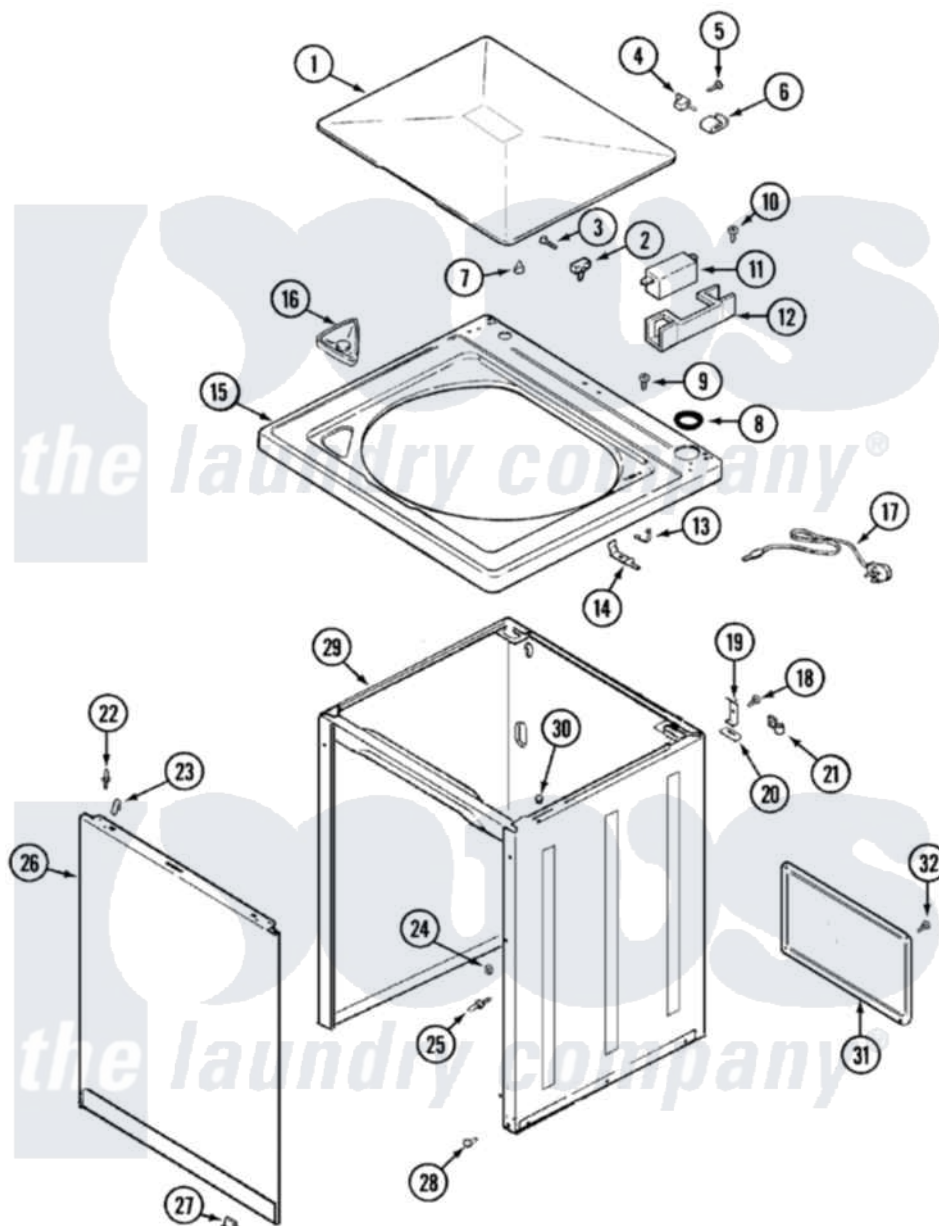

Admiral LATA400AGE 04 - TOP

Admiral [Residential Admiral LATA400AGE Washer Parts](#) Parts Diagram 04 - TOP
 Click on the part number to view part

Item	Original Part Number	Replaced By	Status	Part Description
1	35-2026			Lid
2	25-7436			Nylite Washer
"	43-0057			Actuator, Door Switch
3	25-7438			Screw
4	35-2045			Pin, Hinge
5	25-7893			Screw
6	35-2044			Hinge, Lid
7	35-0581			Bumper, Door
8	35-2063			Bushing, Insulator
"	35-2064			Bushing, Insulating
9	25-7463	7101P012-60		Screw
10	25-7437	40040701		Screw, Tapping No.6b-20
11	35-2904		Not Available	PAD, LID SWITCH
"	35-3382	12001187		Kit, Lid Switch Assembly
12	35-2795	12001187		Kit, Lid Switch Assembly
13	25-7878			Clip

14	35-3076	12001187	Kit, Lid Switch Assembly
15	35-2739		Top, Cabinet
16	21001167		Dispenser, Bleach
"	35-2731	21001167	Dispenser, Bleach
17	35-1011		Not Available SERVICE CORD
"	35-1007		Strain Relief
18	25-7893		Screw
19	33-7450	35-2846	Hinge, Cabinet Top
20	33-0930		Pad, Top Hinge
21	25-7796	596669	Clamp, Manifold
22	53-0643		Pin, Locator
23	25-7220		Clip, Cabinet Top
24	25-0224	3400029	Nut, Adapter Plate
25	53-0643		Pin, Locator
26	35-2084		Panel, Front
27	53-0120		Clip, Front Panel
28	33-2653		Bumper, Cabinet
29	35-2106	21001871	Cabinet
30	33-2653		Bumper, Cabinet
31	35-2108	21001871	Cabinet
32	25-7733	681414	Screw, 10AB X 1/2