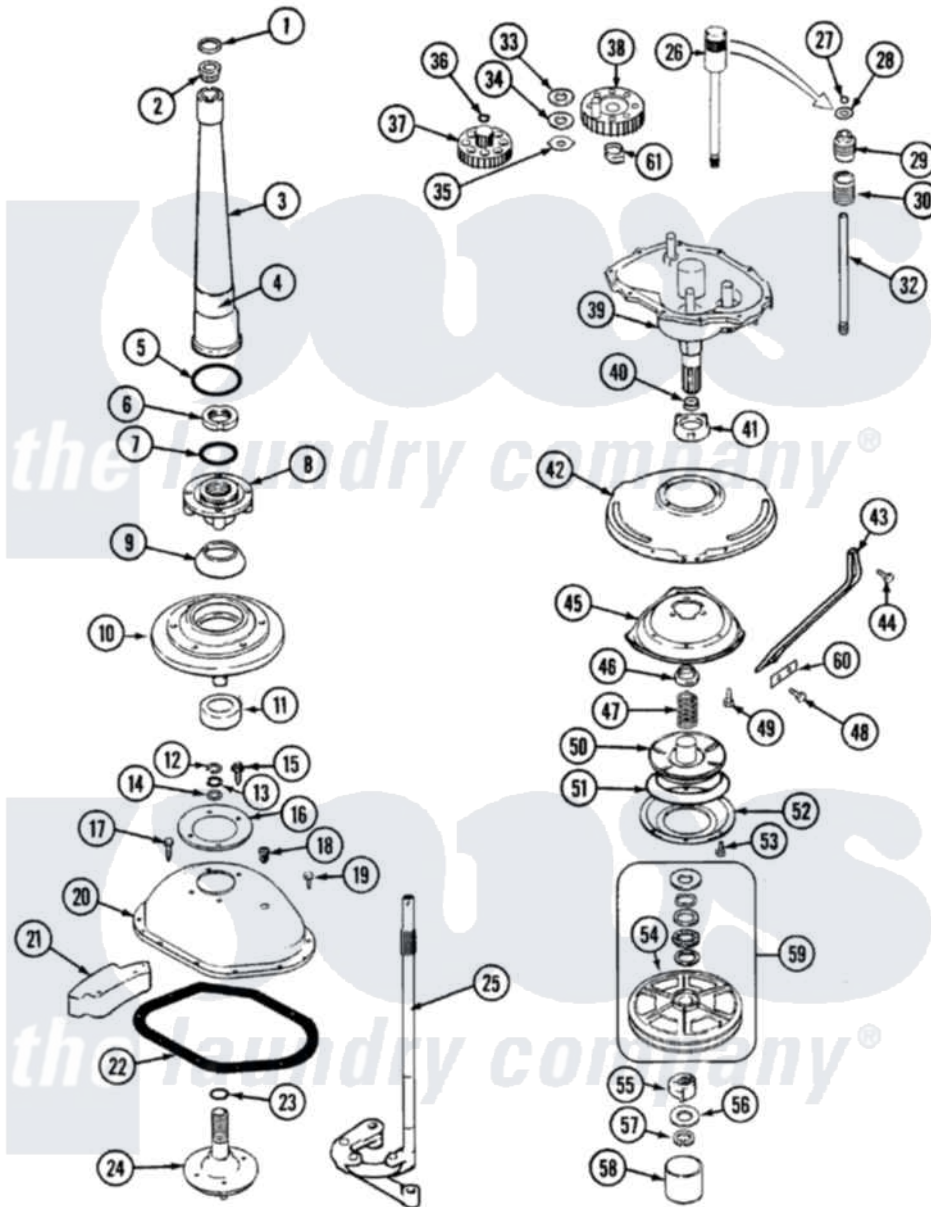

# Admiral LATA400AGE 05 - TRANSMISSION

Admiral [Residential Admiral LATA400AGE Washer Parts](#) Parts Diagram 05 - TRANSMISSION  
 Click on the part number to view part

Item	Original Part Number	Replaced By	Status	Part Description
1	<a href="#">25-7941</a>			"O" Ring, Agr Drive Shaft
2	35-2835	<a href="#">21001066</a>		Bearing, Centerpost
3	35-2792	<a href="#">21001401</a>		Center Pos
"	35-2983		Not Available	CENTERPOST ASSY.
4	35-3214	<a href="#">33-6790</a>		Bearing, Agitator
5	<a href="#">35-2906</a>			Seal, Centerpost Bottom
6	<a href="#">35-2791</a>			Nut, Spin Tube
7	<a href="#">25-7938</a>			"O" Ring, Basket Drive Hub
8	35-3647	<a href="#">W10219156</a>		Tub Seal
9	<a href="#">35-2974</a>			Tub Seal/Hub Assembly
10	35-2716	<a href="#">12001561</a>		Bearing And Seal Housing Assembly
11	<a href="#">35-2205</a>			Bearing, Spin
"	35-2972	<a href="#">12001561</a>		Bearing And Seal Housing Assembly
12	25-7949		Not Available	RING, RETAINING (AG. SHAFT)