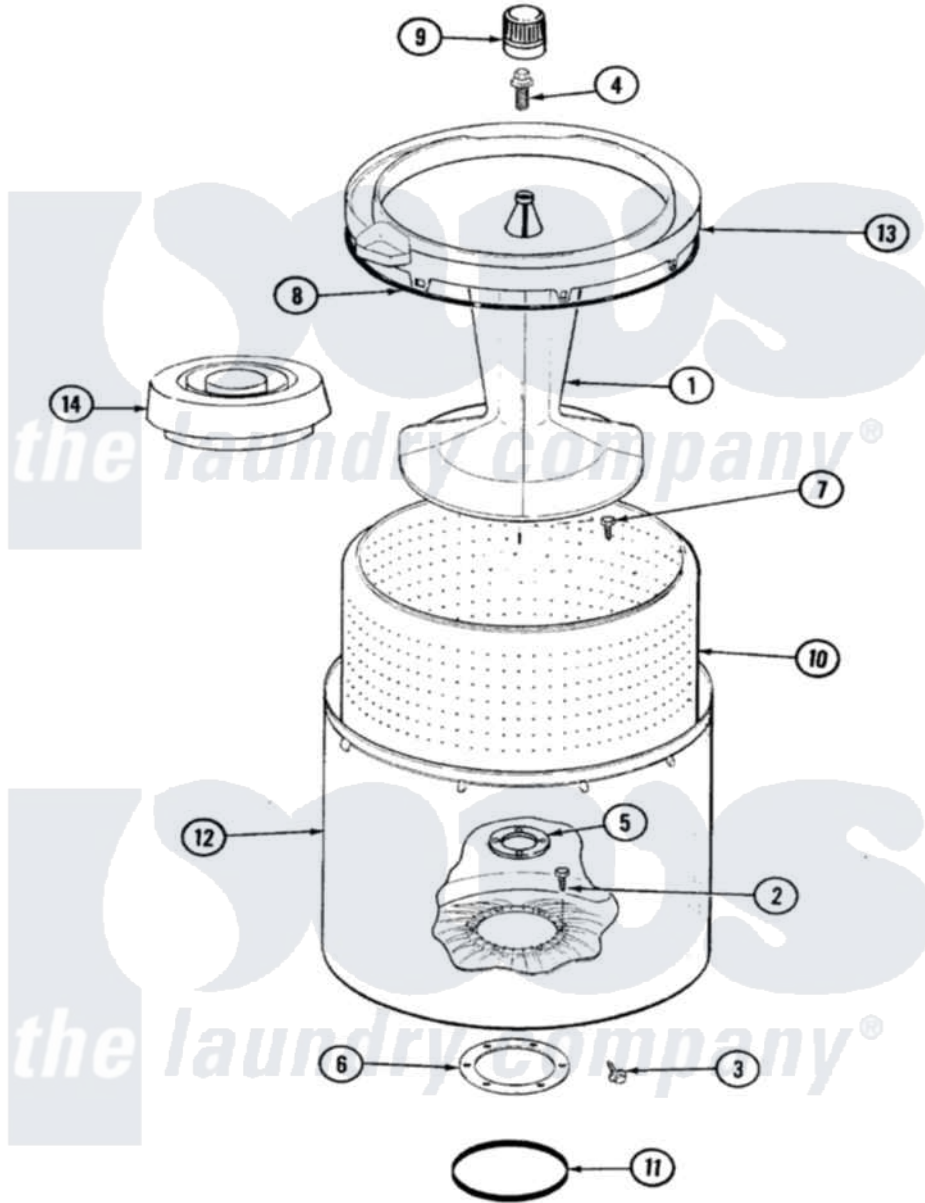

# Admiral LATA400AGE 06 - TUB

Admiral [Residential Admiral LATA400AGE Washer Parts](#) Parts Diagram 06 - TUB  
 Click on the part number to view part

Item	Original Part Number	Replaced By	Status	Part Description
1	<a href="#">35-3580</a>			Agitator
2	25-7947	<a href="#">21001063</a>		Screw, Shoulder
3	25-7953	<a href="#">22002933</a>		Screw
4	25-7948	<a href="#">W10309247</a>		Screw
5	<a href="#">35-3685</a>			Gasket, Basket To Centerpost
6	<a href="#">35-3686</a>			Gasket, Tub To Housing
7	25-7965	<a href="#">3400504</a>		Screw
8	<a href="#">35-2328</a>			Seal, Tub Top
9	<a href="#">35-2733</a>			Cap, Agitator
10	35-3687		Not Available	BASKET, SPIN
11	<a href="#">35-2978</a>			Seal, Tub/Housing
12	<a href="#">35-3700</a>			Tub Assembly
13	35-3578		Not Available	TOP, TUB
"	35-2262		Not Available	SHIELD, TUB TOP
14	<a href="#">35-2550</a>			Dispenser, Rinse