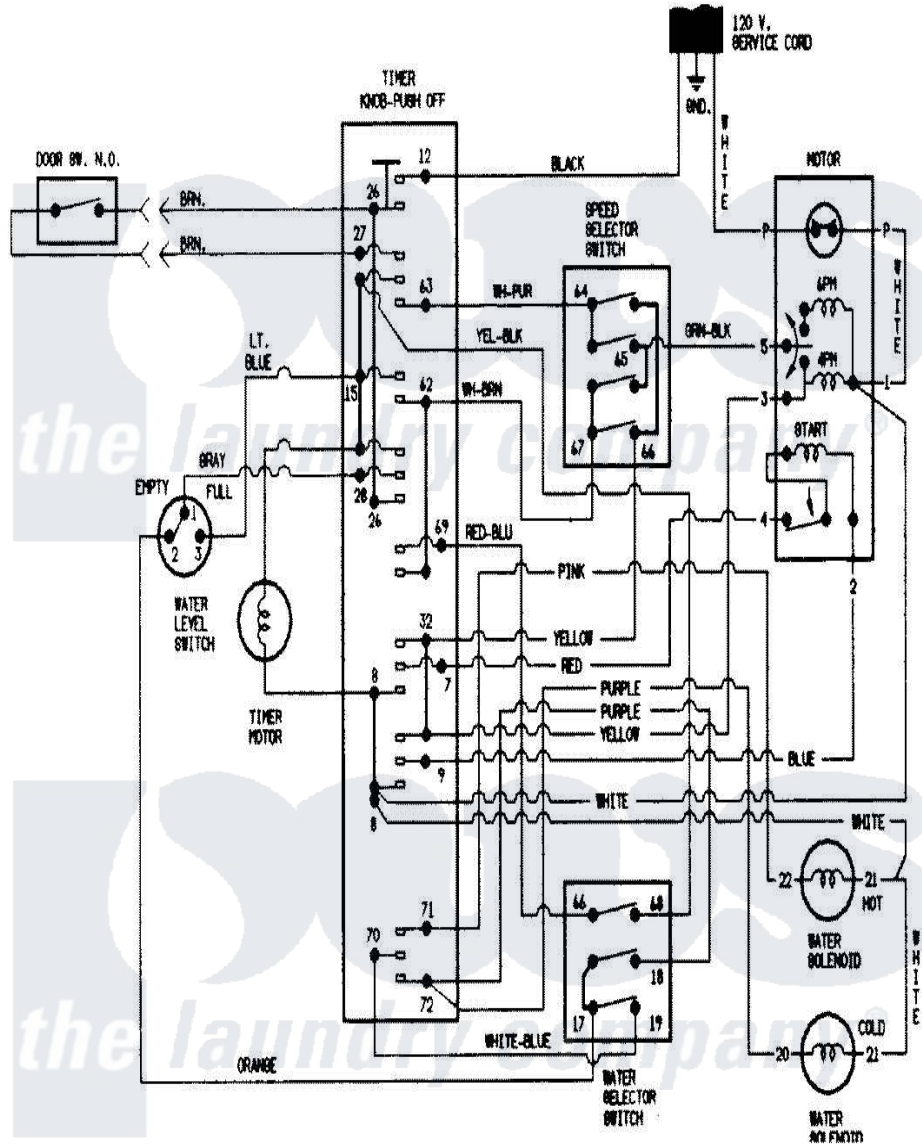

Admiral LATA400AGE 07 - WIRING INFORMATION

Admiral [Residential Admiral LATA400AGE Washer Parts](#) Parts Diagram 07 - WIRING INFORMATION
 Click on the part number to view part

| Item | Original Part Number | Replaced By | Status | Part Description |
|------|----------------------|-------------|---------------|--------------------|
| NI | 15001237 | | Not Available | WIRING INFORMATION |