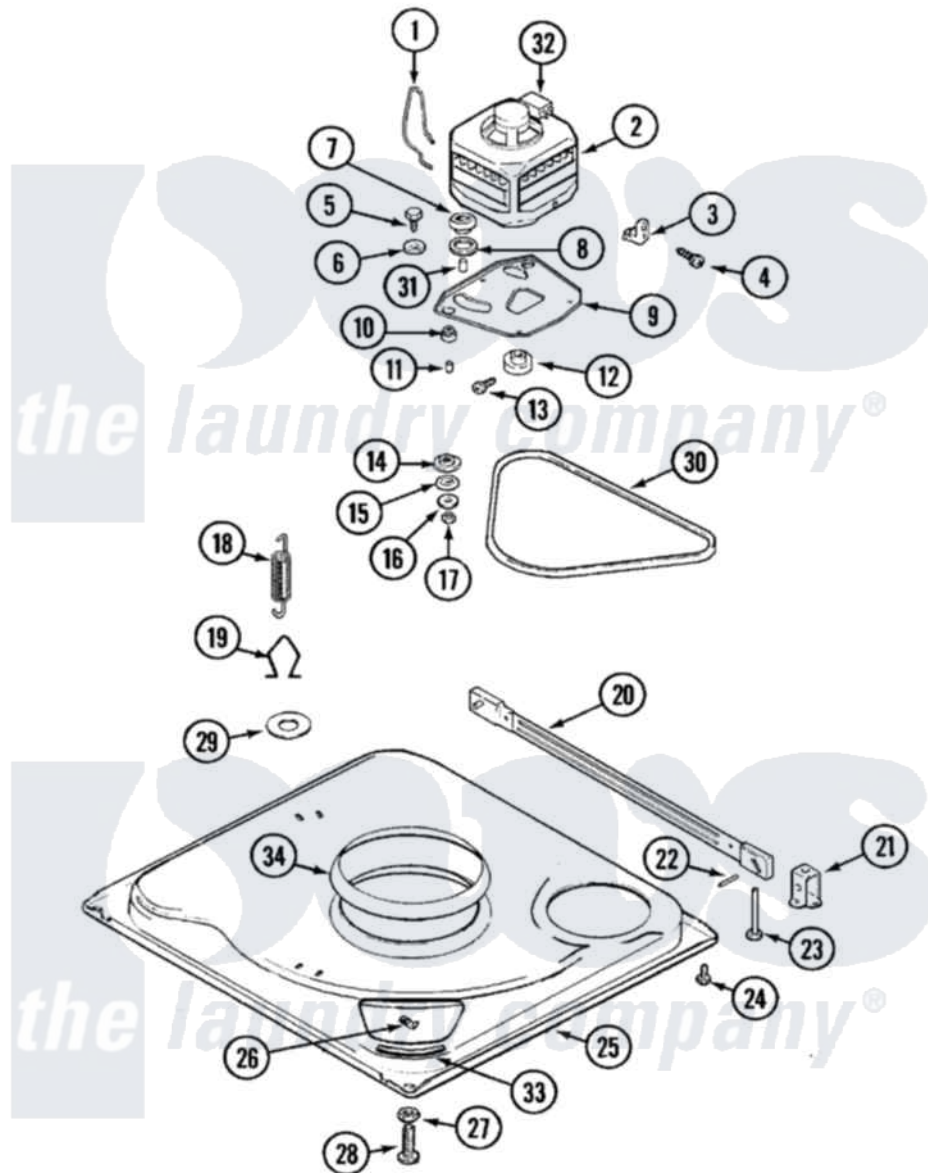

# Admiral LATA400AKE 01 - BASE (LATA400AKE)

Admiral [Residential Admiral LATA400AKE Washer Parts](#) Parts Diagram 01 - BASE (LATA400AKE)  
 Click on the part number to view part

Item	Original Part Number	Replaced By	Status	Part Description
1	<a href="#">35-0235</a>			Spring, Motor Pivot
"	21001110	<a href="#">22004376</a>		Spring, Motor Pivot
2	21001231	<a href="#">LA-2003</a>		Motor Replacement Kit
"	35-3649	<a href="#">LA-2003</a>		Motor Replacement Kit
"	<a href="#">LA-2003</a>			Motor Replacement Kit
3	<a href="#">33-9945</a>			Slide, Foot
"	21001109	<a href="#">21001486</a>		Foot Slide, Isolator
4	25-7418	<a href="#">33001178</a>		Back, Tumbler
"	W10124350		Not Available	NOT REQUIRED PART OR SEE NOTE
5	25-7833	<a href="#">21001977</a>		Screw
6	<a href="#">25-7834</a>			Washer, Motor/Base Screw
7	<a href="#">33-9946</a>			Isolator, Motor
8	33-9944	<a href="#">35-3570</a>		Washer, Motor Pivot
9	35-2810	<a href="#">21001783</a>		Plate And Screw Assembly
"	21001111	<a href="#">21001783</a>		Plate And Screw Assembly
10	<a href="#">35-3646</a>			Isolator, Motor Plate