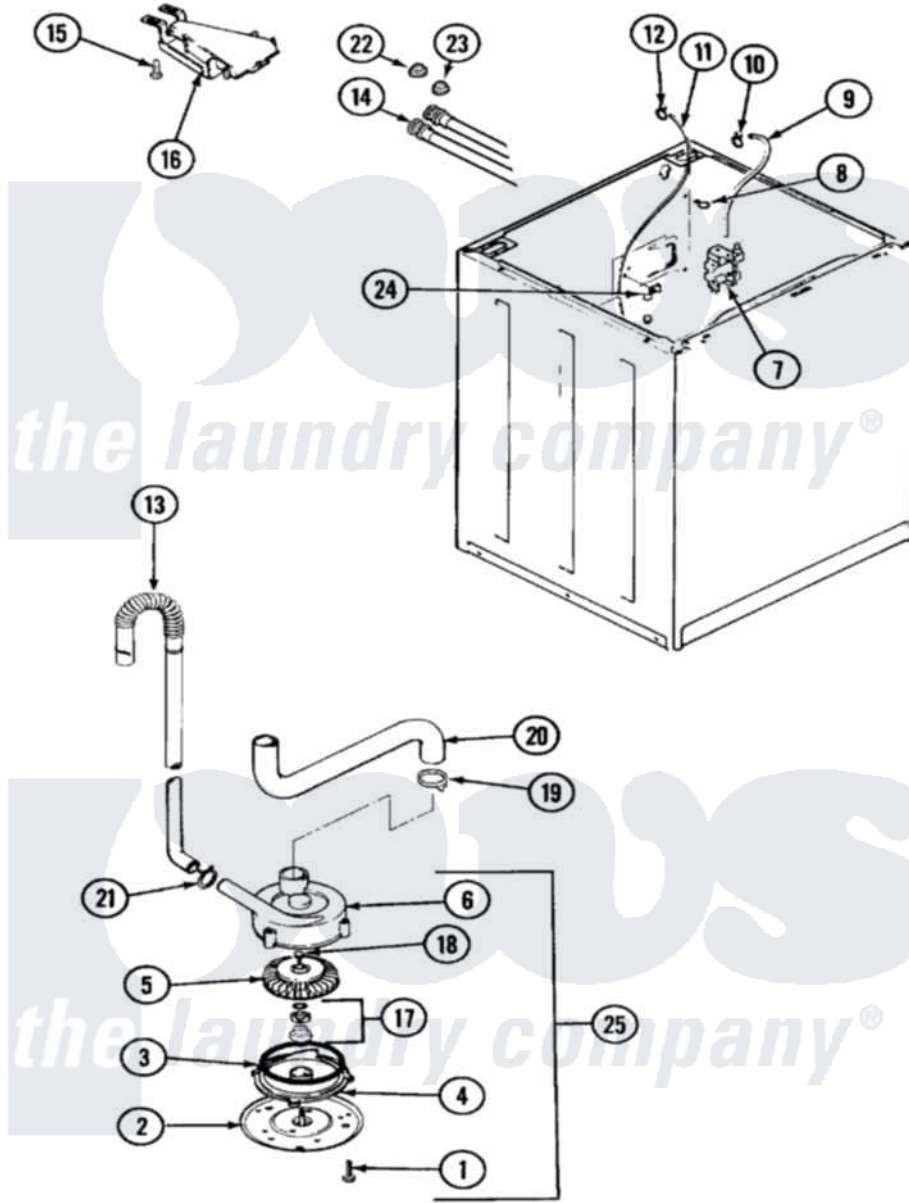

Admiral LATA400AKE 03 - MOTOR & PUMP (LATA400AKE)

Admiral [Residential Admiral LATA400AKE Washer Parts](#) Parts Diagram 03 - MOTOR & PUMP (LATA400AKE)
 Click on the part number to view part

Item	Original Part Number	Replaced By	Status	Part Description
1	25-7405	3196164		Screw
2	33-6035		Not Available	PLATE & PULLEY ASSY.
3	33-6032			Gasket
4	35-2058			Base, Pump
5	35-2057	35-6465		Pump Assem
6	35-2056		Not Available	HOUSING, PUMP
7	35-2375			Valve, Water Mixing-230V
"	25-7220			Clip, Cabinet Top
8	25-7867	596669		Clamp, Manifold
9	35-3623	12002749		Hose, Flume Kit
10	25-7867	596669		Clamp, Manifold
11	35-2322	21001748		Hose, Pressure Switch
"	35-2261		Not Available	PAD, PRESSURE SWITCH HOSE
12	25-7796	596669		Clamp, Manifold
13	33-9537	22003814		Retainer, Drain Hose
"	35-3539	21001872		Hose, Drain

14	35-3400		Inlet Hose Assembly
"	35-3401		Inlet Hose Assembly
15	25-3092	90767	Screw, 8A X 3/8 HeX Washer Head Tapping
16	35-2051	21001760	Flume Assembly / Water Diverter
17	35-0707		Seal, Seat And "O" Ring
18	25-7894	W10001180	Screw
19	25-6068	285655	Clamp, Hose
20	35-3584	21001915	Hose, Tub To Pump
21	25-7080	285655	Clamp, Hose
22	25-7048		Washer
23	33-7313	33-4264N	Strainer And Washer Kit
24	33-6099		Clamp
25	35-2099	35-6465	Pump Assem
"	35-2344		Restrictor, Flow