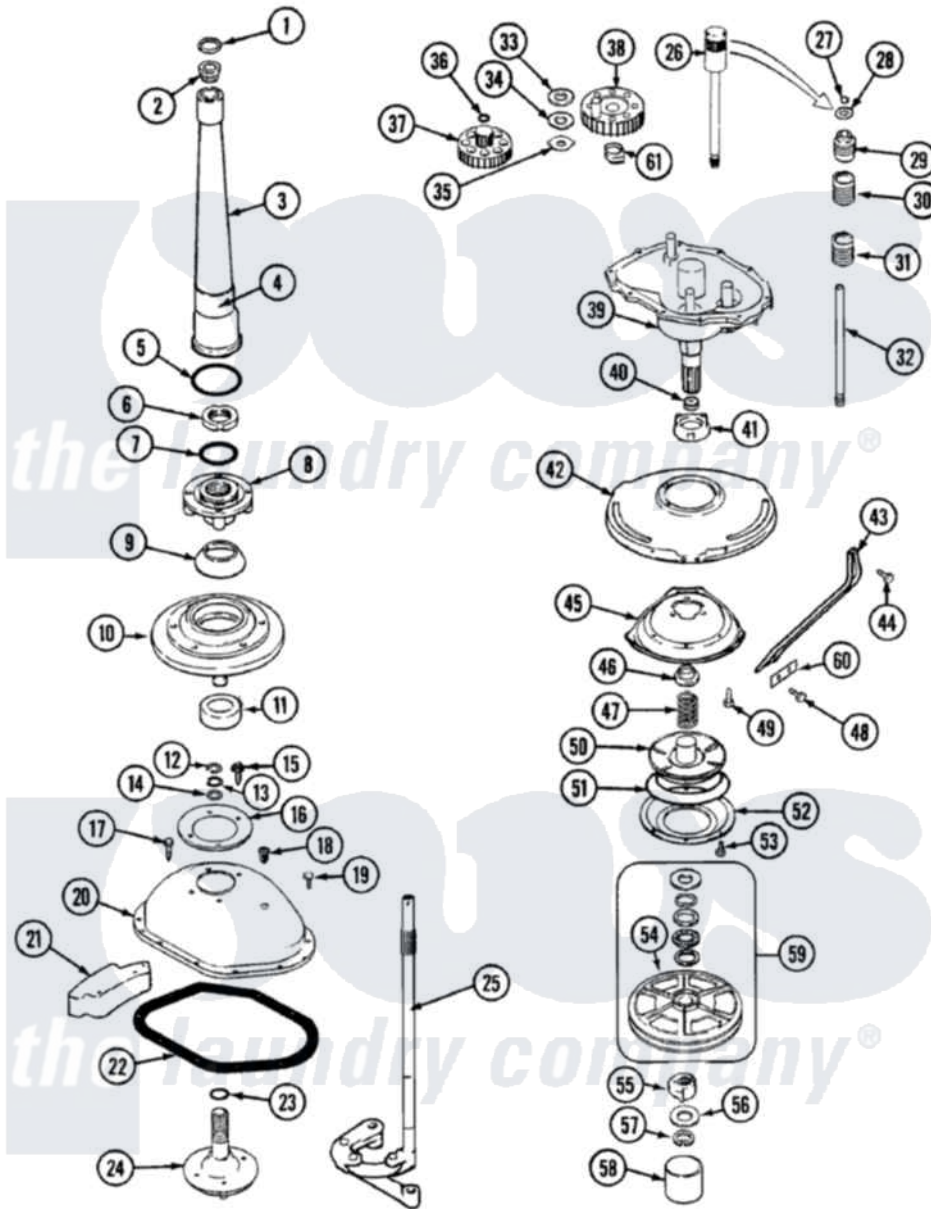

# Admiral LATA400AKE 05 - TRANSMISSION (LATA400AKE)

Admiral [Residential Admiral LATA400AKE Washer Parts](#) Parts Diagram 05 - TRANSMISSION (LATA400AKE)  
 Click on the part number to view part

Item	Original Part Number	Replaced By	Status	Part Description
1	<a href="#">25-7941</a>			"O" Ring, Agr Drive Shaft
2	35-2835	<a href="#">21001066</a>		Bearing, Centerpost
3	35-2792	<a href="#">21001401</a>		Center Pos
"	35-2983		Not Available	CENTERPOST ASSY.
4	35-3214	<a href="#">33-6790</a>		Bearing, Agitator
5	<a href="#">35-2906</a>			Seal, Centerpost Bottom
6	<a href="#">35-2791</a>			Nut, Spin Tube
7	<a href="#">25-7938</a>			"O" Ring, Basket Drive Hub
8	35-3647	<a href="#">W10219156</a>		Tub Seal
9	<a href="#">35-2974</a>			Tub Seal/Hub Assembly
10	35-2716	<a href="#">12001561</a>		Bearing And Seal Housing Assembly
11	<a href="#">35-2205</a>			Bearing, Spin
"	35-2972	<a href="#">12001561</a>		Bearing And Seal Housing Assembly
12	25-7949		Not Available	RING, RETAINING (AG. SHAFT)