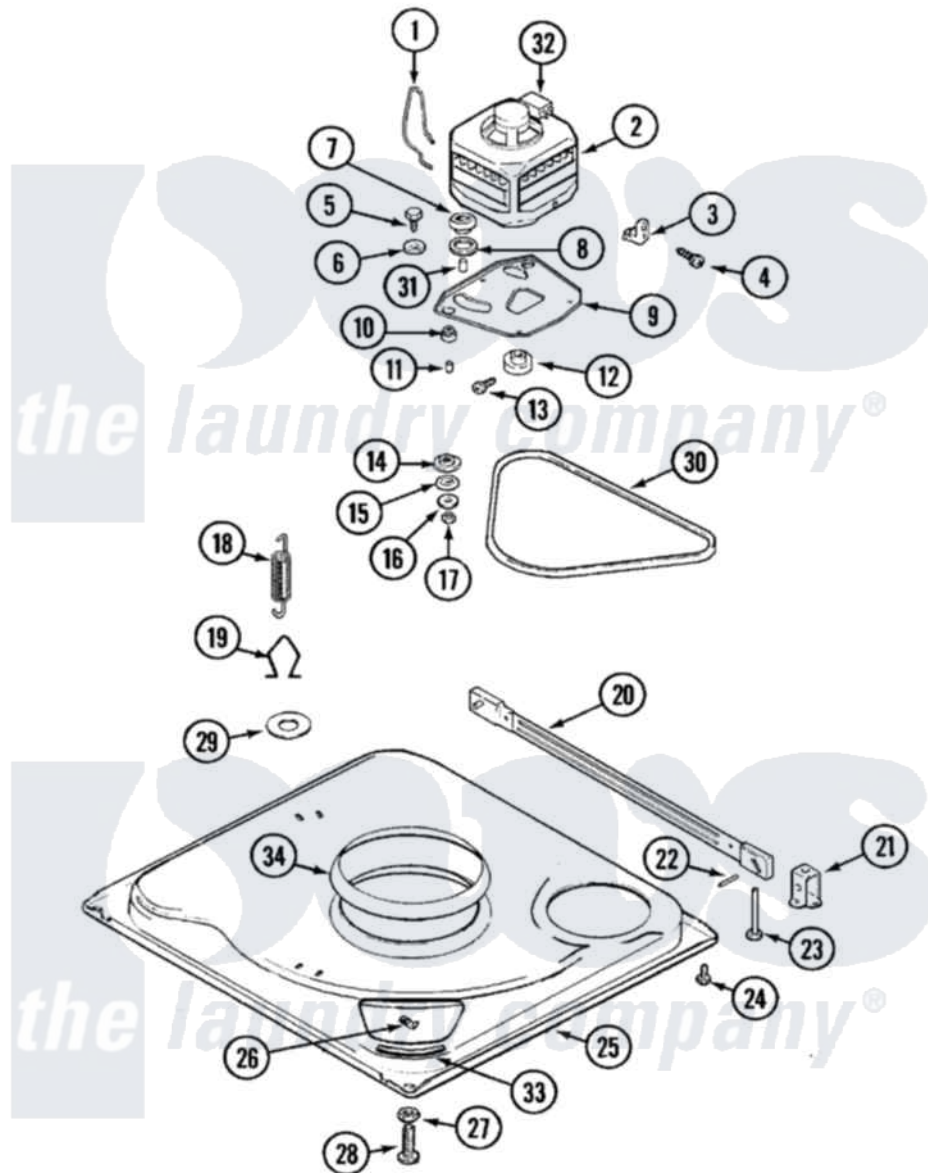

Admiral LATA400AKL 01 - BASE (LATA400AKL)

Admiral [Residential Admiral LATA400AKL Washer Parts](#) Parts Diagram 01 - BASE (LATA400AKL)
 Click on the part number to view part

Item	Original Part Number	Replaced By	Status	Part Description
1	35-0235			Spring, Motor Pivot
"	21001110	22004376		Spring, Motor Pivot
2	21001231	LA-2003		Motor Replacement Kit
"	35-3649	LA-2003		Motor Replacement Kit
"	LA-2003			Motor Replacement Kit
3	33-9945			Slide, Foot
"	21001109	21001486		Foot Slide, Isolator
4	25-7418	33001178		Back, Tumbler
"	W10124350		Not Available	NOT REQUIRED PART OR SEE NOTE
5	25-7833	21001977		Screw
6	25-7834			Washer, Motor/Base Screw
7	33-9946			Isolator, Motor
8	33-9944	35-3570		Washer, Motor Pivot
9	35-2810	21001783		Plate And Screw Assembly
"	21001111	21001783		Plate And Screw Assembly
10	35-3646			Isolator, Motor Plate

"	33-9941	35-3646	Isolator, Motor Plate
11	25-7831		Spacer, Mounting
12	35-2124	W10143344	Pulley
"	21001108		Pulley, Motor
13	25-7117		Set Screw
14	33-9943	35-3571	Slide, Motor Pivot
15	33-9967		Washer, Motor Isolator
16	25-7047		Washer, Flat
17	25-7325	Y707702	Locknut
18	21001138	22002922	Tool, Spring Removal
"	35-3658		Spring, Suspension
"	21001165		Spring, Suspension
19	35-2976	Not Available	HOOK, SUSPENSION SPRING
"	21001166		Hook, Suspension Spring
20	35-2049	21001881	Bar, Stabilizer
21	35-2046		Bracket, Stabilizer
22	35-2052		Pin, Stabilizer
23	35-3020	22004469	Leg And Foot Self Stabalizing
24	25-7828	489483	Screw 10-32 X 1/2
25	35-2984	Not Available	BASE
"	21001169	12002701	Base Kit
26	25-7838	25-7845	Speednut, Motor
27	25-7915		Hex Nut
28	35-0772	25001119	Foot And Pad Assembly
"	35-0837	25001119	Foot And Pad Assembly
29	Y25-7951		Washer, Suspension Hook
30	35-2320	21352320	Belt, Drive
31	25-7830		Spacer
32	33-9765		Switch, Motor
33	35-2065		Pad, Motor Plate
34	21001161	21002026	Snubber
"	35-3788	21002026	Snubber