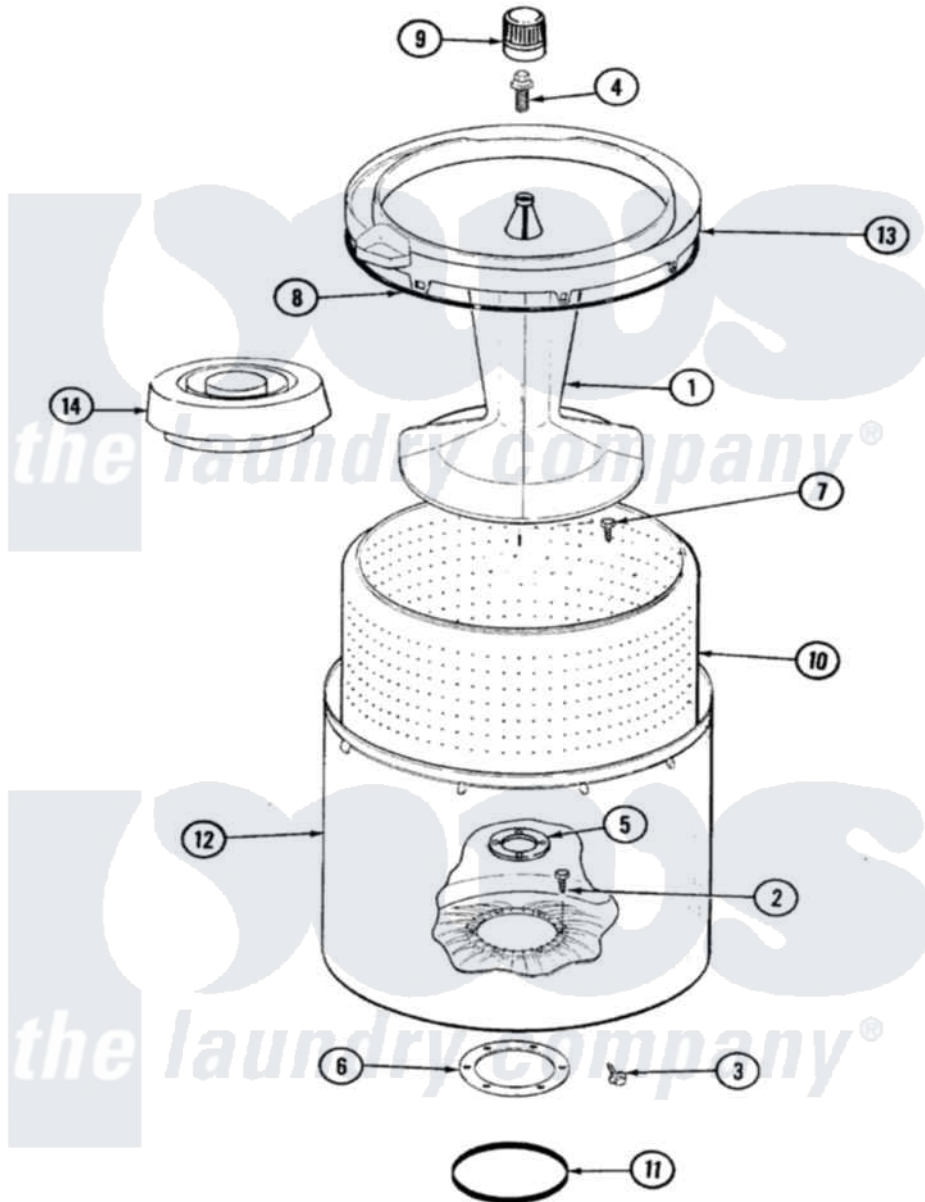

Admiral LATA400AKL 06 - TUB (LATA400AKL)

Admiral Residential Admiral LATA400AKL Washer Parts Parts Diagram 06 - TUB (LATA400AKL)
 Click on the part number to view part

Item	Original Part Number	Replaced By	Status	Part Description
1	35-3580			Agitator
2	25-7947	21001063		Screw, Shoulder
3	25-7953	22002933		Screw
4	25-7948	W10309247		Screw
5	35-3685			Gasket, Basket To Centerpost
6	35-3686			Gasket, Tub To Housing
7	25-7965	3400504		Screw
8	35-2328			Seal, Tub Top
9	35-2733			Cap, Agitator
10	35-3687		Not Available	BASKET, SPIN
11	35-2978			Seal, Tub/Housing
12	35-3700			Tub Assembly
13	35-3578		Not Available	TOP, TUB
"	35-2262		Not Available	SHIELD, TUB TOP
14	35-2550			Dispenser, Rinse