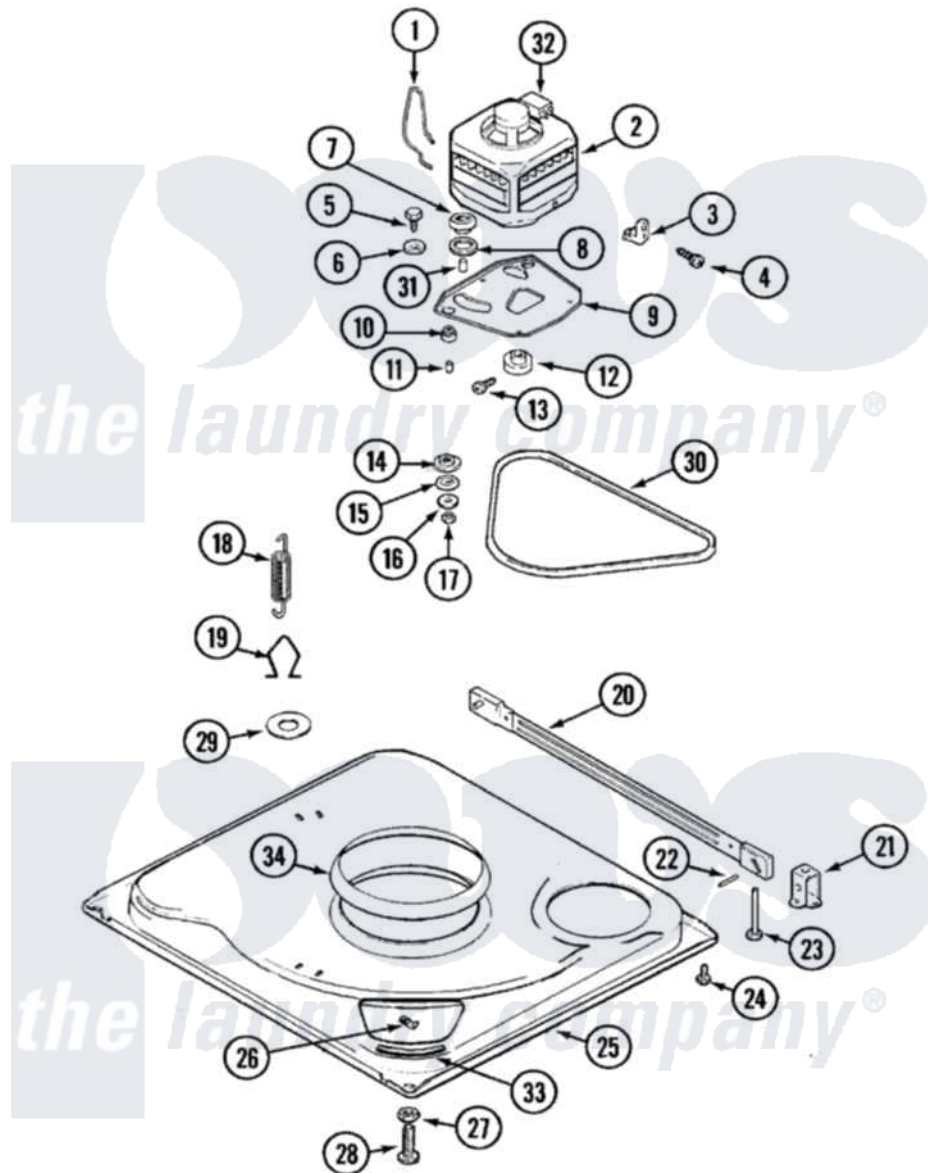

# Admiral LATA400ASE 01 - BASE

Admiral [Residential Admiral LATA400ASE Washer Parts](#) Parts Diagram 01 - BASE  
 Click on the part number to view part

Item	Original Part Number	Replaced By	Status	Part Description
1	<a href="#">35-0235</a>			Spring, Motor Pivot
"	21001110	<a href="#">22004376</a>		Spring, Motor Pivot
2	21001231	<a href="#">LA-2003</a>		Motor Replacement Kit
"	35-3649	<a href="#">LA-2003</a>		Motor Replacement Kit
"	<a href="#">LA-2003</a>			Motor Replacement Kit
3	<a href="#">33-9945</a>			Slide, Foot
"	21001109	<a href="#">21001486</a>		Foot Slide, Isolator
4	25-7418	<a href="#">33001178</a>		Back, Tumbler
"	W10124350		Not Available	NOT REQUIRED PART OR SEE NOTE
5	25-7833	<a href="#">21001977</a>		Screw
6	<a href="#">25-7834</a>			Washer, Motor/Base Screw
7	<a href="#">33-9946</a>			Isolator, Motor
8	33-9944	<a href="#">35-3570</a>		Washer, Motor Pivot
9	35-2810	<a href="#">21001783</a>		Plate And Screw Assembly
"	21001111	<a href="#">21001783</a>		Plate And Screw Assembly
10	<a href="#">35-3646</a>			Isolator, Motor Plate